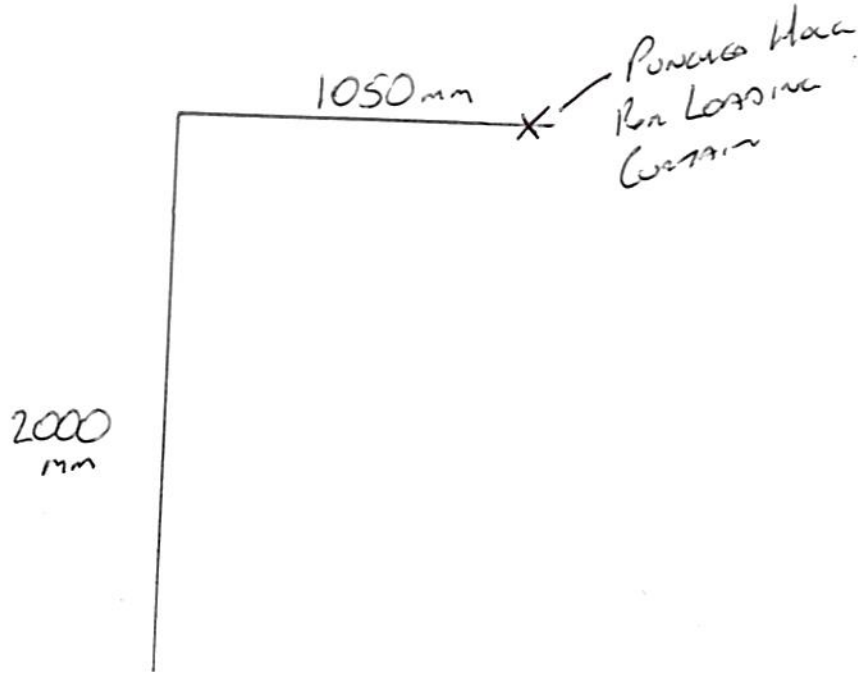

URGENT

- 1 No Pole @ 300mm Centre
- 1 No SG 6086 - Spring Stop
- SG 6110 Dust Cover To Suit
- 2 No SG 661D - Wire Supports