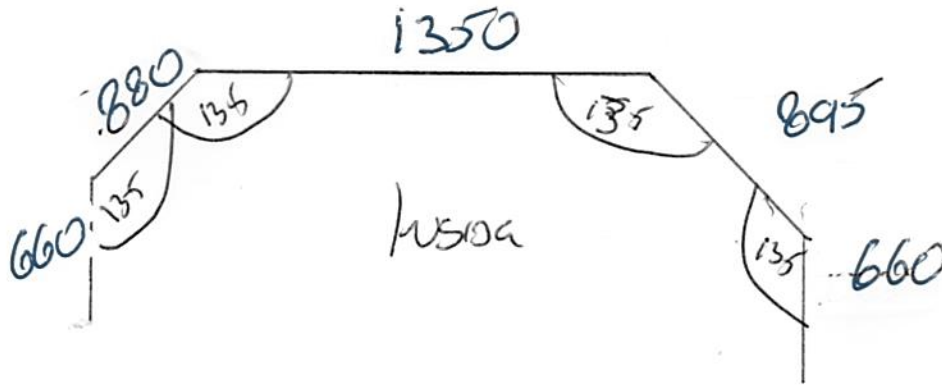

# ABERDEEN BLIND COMPANY

ESTABLISHED 1952

32 Esslemont Avenue,  
Aberdeen AB25 1SP

t: 01224 637609

f: 01224 631172

sales@aberdeen-blinds.co.uk

www.aberdeen-blinds.co.uk

WALL SIZES DOORWAY FOR BRACINGS  
1080 TRACK BRACING + ROLLER + ENDSTOP  
+ ENDCOVERS