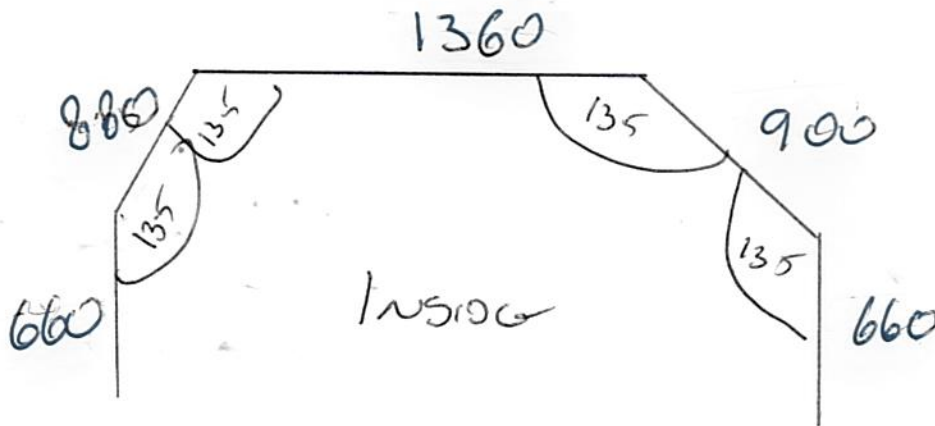

# ABERDEEN BLIND COMPANY

ESTABLISHED 1952

32 Esslemont Avenue,  
Aberdeen AB25 1SP

t: 01224 637609

f: 01224 631172

sales@aberdeen-blinds.co.uk

www.aberdeen-blinds.co.uk

WALL SIZES DOORWAY FOR BRACINGS  
1080 TRACK BRACING + ROLLER + ENDSTOP  
+ ENDCOVERS