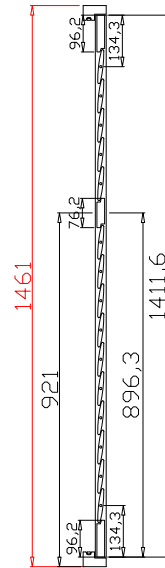

Configuration(窗扇结构): LDL, IN, 4Side, 41.3mm Astrigal, Deep Plain L Frame 60mm

Tilt rod type(拉杆类型): Easy tilt rod(齿条拉杆)

Louvre Quantity(叶片数量): 30

Louvre Size(叶片尺寸): 288.75mm

Rail Size(上下板尺寸): 340.45mm

Order No(订单号): ABC 48757 davies

Qty(数量): 1

Material(材质): Balmoral Pine Wood(松木)

Configuration(窗扇结构): LDL-DRDR,IN, 4Side, 41.3mm Astrigal, Deep Plain L Frame 60mm

Tilt rod type(拉杆类型): Easy tilt rod(齿条拉杆)

Louvre Quantity(叶片数量): 60

Louvre Size(叶片尺寸): 244.6mm

Rail Size(上下板尺寸): 296.3mm

Order No(订单号): ABC 48757 davies

Item(序号): 2

Room(房间号):

Louvre Size(叶片类型): 89mm

Deep Plain L Frame 60mm

5
10

NOTES:

Louvre Quantity(叶片数量): 30

Louvre Size(叶片尺寸): 292.95mm

Rail Size(上下板尺寸): 343.95mm

Order No(订单号): ABC 48757 davies

Item(序号): 3

Room(房间号):

Louvre Size(叶片类型): 89mm

Deep Plain L Frame 60mm