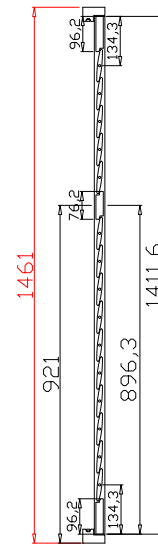

5

10

NOTES:

Shutter Color: Timeless White(覆盖色)

Hinges Color: White(白色)

Qty(数量): 1

Material(材质): Balmoral Pine Wood(松木)

Configuration(窗扇结构): LDL-DRDR,IN, 4Side, 41.3mm Astrigal, Deep Plain L Frame 60mm

Tilt rod type(拉杆类型): Easy tilt rod(齿条拉杆)

Louvre Quantity(叶片数量): 60

Louvre Size(叶片尺寸): 244.6mm

Rail Size(上下板尺寸): 296.3mm

Order No(订单号): ABC 48757 davies

Item(序号): 2

Room(房间号):

Louvre Size(叶片类型): 89mm