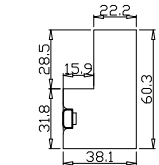

Configuration(窗扇结构): LDL, IN, 4Side, 41.3mm Astrigal, Deep Plain L Frame 60mm

Tilt rod type(拉杆类型): Easy tilt rod(齿条拉杆)

Louvre Quantity(叶片数量): 30

Louvre Size(叶片尺寸): 288.75mm

Rail Size(上下板尺寸): 340.45mm

Order No(订单号): ABC 48757 davies

Rail Size(上下板尺寸): 296.3mm

Order No(订单号): ABC 48757 davies

Item(序号): 2

Room(房间号):

Louvre Size(叶片类型): 89mm

Deep Plain L Frame 60mm

5
10

NOTES:

Louvre Quantity(叶片数量): 30

Louvre Size(叶片尺寸): 292.95mm

Rail Size(上下板尺寸): 343.95mm

Order No(订单号): ABC 48757 davies

Item(序号): 3

Room(房间号):

Louvre Size(叶片类型): 89mm

Deep Plain L Frame 60mm