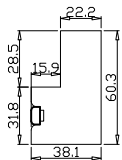

Configuration(窗扇结构): LDL, IN, 4Side, 41.3mm Astrigal, Deep Plain L Frame 60mm

Tilt rod type(拉杆类型): Easy tilt rod(齿条拉杆)

Louvre Quantity(叶片数量): 30

Louvre Size(叶片尺寸): 288.75mm

Rail Size(上下板尺寸): 340.45mm

Order No(订单号): ABC 48757 davies

Qty(数量): 1

Material(材质): Balmoral Pine Wood(松木)

Configuration(窗扇结构): LDL-DRDR,IN, 4Side, 41.3mm Astrigal, Deep Plain L Frame 60mm

Tilt rod type(拉杆类型): Easy tilt rod(齿条拉杆)

Louvre Quantity(叶片数量): 60

Louvre Size(叶片尺寸): 244.6mm

Rail Size(上下板尺寸): 296.3mm

Order No(订单号): ABC 48757 davies

Item(序号): 2

Room(房间号):

Louvre Size(叶片类型): 89mm

Deep Plain L Frame 60mm

5
10

NOTES:

Louvre Quantity(叶片数量): 30

Louvre Size(叶片尺寸): 292.95mm

Rail Size(上下板尺寸): 343.95mm

Order No(订单号): ABC 48757 davies

Item(序号): 3

Room(房间号):

Louvre Size(叶片类型): 89mm

Deep Plain L Frame 60mm