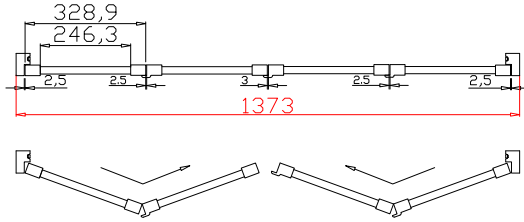

5

10

NOTES:

Shutter Color: Timeless White(覆盖色)

Hinges Color: White(白色)

Qty(数量): 1

Material(材质): Balmoral Pine Wood(松木)

Configuration(窗扇结构): LDL-DRDR,IN, 4Side, 41.3mm Astrigal, Deep Plain L Frame 60mm

Tilt rod type(拉杆类型): Easy tilt rod(齿条拉杆)

Louvre Quantity(叶片数量): 60

Louvre Size(叶片尺寸): 244.6mm

Rail Size(上下板尺寸): 296.3mm

Order No(订单号): ABC 48757 davies

Item(序号): 2

Room(房间号):

Louvre Size(叶片类型): 89mm