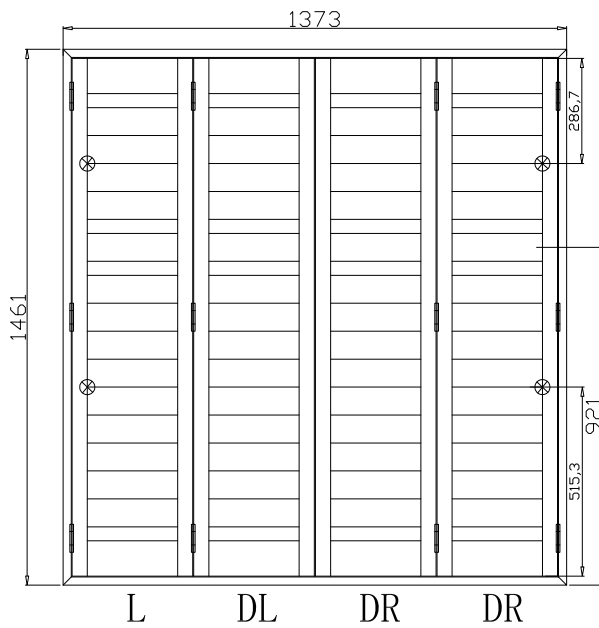

5

10

NOTES:

Shutter Color: Timeless White(覆盖色)

Hinges Color: White(白色)

Qty(数量): 1

Material(材质): Balmoral Pine Wood(松木)

Configuration(窗扇结构): LDL-DRDR,IN, 4Side, 41.3mm Astrigal, Deep Plain L Frame 60mm

Tilt rod type(拉杆类型): Easy tilt rod(齿条拉杆)

Louvre Quantity(叶片数量): 60

Louvre Size(叶片尺寸): 244.6mm

Rail Size(上下板尺寸): 296.3mm

Order No(订单号): ABC 48757 davies

Item(序号): 2

Room(房间号):

Louvre Size(叶片类型): 89mm