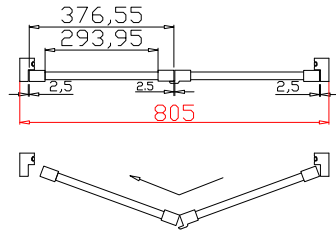

Configuration(窗扇结构): LDL, IN, 4Side, 41.3mm Astrigal, Deep Plain L Frame 60mm

Tilt rod type(拉杆类型): Easy tilt rod(齿条拉杆)

Louvre Quantity(叶片数量): 30

Louvre Size(叶片尺寸): 288.75mm

Rail Size(上下板尺寸): 340.45mm

Order No(订单号): ABC 48757 davies

Qty(数量): 1

Material(材质): Balmoral Pine Wood(松木)

Configuration(窗扇结构): LDL-DRDR,IN, 4Side, 41.3mm Astrigal, Deep Plain L Frame 60mm

Tilt rod type(拉杆类型): Easy tilt rod(齿条拉杆)

Louvre Quantity(叶片数量): 60

Louvre Size(叶片尺寸): 244.6mm

Rail Size(上下板尺寸): 296.3mm

Order No(订单号): ABC 48757 davies

Item(序号): 2

Room(房间号):

Louvre Size(叶片类型): 89mm

Deep Plain L Frame 60mm

5
10

NOTES:

Louvre Quantity(叶片数量): 30

Louvre Size(叶片尺寸): 292.95mm

Rail Size(上下板尺寸): 343.95mm

Order No(订单号): ABC 48757 davies

Item(序号): 3

Room(房间号):

Louvre Size(叶片类型): 89mm

Deep Plain L Frame 60mm