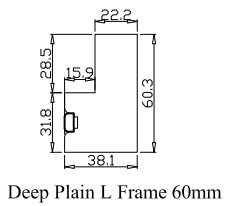

5

10

Light Bar: 3*70*1500 (mm)
3*65*1500 (mm)
Timeless White(覆盖色)

NOTES:

Shutter Color: Timeless White(覆盖色)

Hinges Color: White(白色)

Qty(数量): 1

Material(材质): Balmoral Pine Wood(松木)

Configuration(窗扇结构): LDL, IN, 4Side, 41.3mm Astrigal, Deep Plain L Frame 60mm

Tilt rod type(拉杆类型): Easy tilt rod(齿条拉杆)

Louvre Quantity(叶片数量): 30

Louvre Size(叶片尺寸): 288.75mm

Rail Size(上下板尺寸): 340.45mm

Order No(订单号): ABC 48757 davies

Rail Size(上下板尺寸): 296.3mm

Order No(订单号): ABC 48757 davies

Item(序号): 2

Room(房间号):

Louvre Size(叶片类型): 89mm

Deep Plain L Frame 60mm

5
10

NOTES:

Louvre Quantity(叶片数量): 30

Louvre Size(叶片尺寸): 292.95mm

Rail Size(上下板尺寸): 343.95mm

Order No(订单号): ABC 48757 davies

Item(序号): 3

Room(房间号):

Louvre Size(叶片类型): 89mm

Deep Plain L Frame 60mm