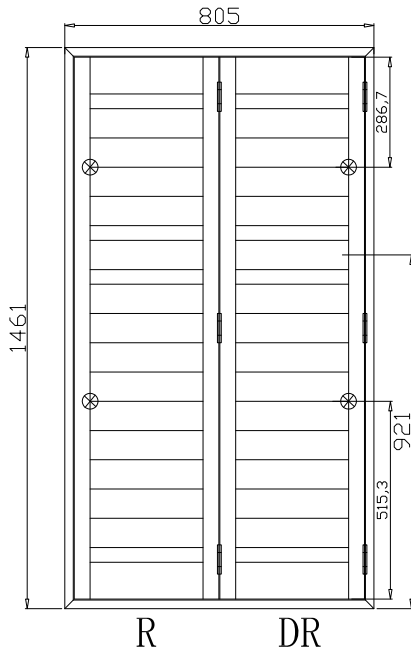

5

10

Light Bar: 3*70*1500 (mm)
3*65*1500 (mm)
Timeless White(覆盖色)

NOTES:

Shutter Color: Timeless White(覆盖色)

Hinges Color: White(白色)

Qty(数量): 1

Material(材质): Balmoral Pine Wood(松木)

Qty(数量): 1

Material(材质): Balmoral Pine Wood(松木)

Configuration(窗扇结构): LDL-DRDR,IN, 4Side, 41.3mm Astrigal, Deep Plain L Frame 60mm

Tilt rod type(拉杆类型): Easy tilt rod(齿条拉杆)

Louvre Quantity(叶片数量): 60

Louvre Size(叶片尺寸): 244.6mm

Rail Size(上下板尺寸): 296.3mm

Order No(订单号): ABC 48757 davies

Item(序号): 2

Room(房间号):

Louvre Size(叶片类型): 89mm

Deep Plain L Frame 60mm

5
10

NOTES:

Louvre Quantity(叶片数量): 30

Louvre Size(叶片尺寸): 292.95mm

Rail Size(上下板尺寸): 343.95mm

Order No(订单号): ABC 48757 davies

Item(序号): 3

Room(房间号):

Louvre Size(叶片类型): 89mm

Deep Plain L Frame 60mm