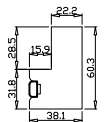

Room(房间号):

Material(材质): Balmoral Pine Wood(松木)

Louvre Size(叶片类型): 89mm

Configuration(窗扇结构): LDL-DRDR,IN, 4SP, 41.3mm Astrigal, Deep BullNose Z Frame 38mm

Tilt rod type(拉杆类型): Easy tilt rod(齿条拉杆)

Louvre Quantity(叶片数量): 92

Louvre Size(叶片尺寸): 489.1mm

Rail Size(上下板尺寸): 540.8mm

Z Sill Plate

Deep BullNose Z Frame 38mm