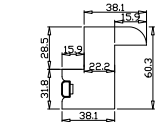

Room(房间号):

Material(材质): Balmoral Pine Wood(松木)

Louvre Size(叶片类型): 89mm

Configuration(窗扇结构): LDL-DRDR,IN, 4SP, 41.3mm Astrigal, Deep BullNose Z Frame 38mm

Tilt rod type(拉杆类型): Easy tilt rod(齿条拉杆)

Louvre Quantity(叶片数量): 92

Louvre Size(叶片尺寸): 489.1mm

Rail Size(上下板尺寸): 540.8mm

Z Sill Plate

Deep BullNose Z Frame 38mm