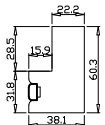

Tilt rod type(拉杆类型): Easy tilt rod(齿条拉杆)

Louvre Quantity(叶片数量): 36

Louvre Size(叶片尺寸): 426.5mm

Rail Size(上下板尺寸): 478.2mm

Order No(订单号): ABC 48755 PATERSON

Item(序号): 1

Room(房间号):

Louvre Size(叶片类型): 89mm

Material(材质): Balmoral Pine Wood(松木)

Configuration(窗扇结构): L-DR, IN, 4SP, 41.3mm Astrigal, Deep BullNose Z Frame 38mm

Tilt rod type(拉杆类型): Easy tilt rod(齿条拉杆)

Louvre Quantity(叶片数量): 36

Louvre Size(叶片尺寸): 427.5mm

Rail Size(上下板尺寸): 479.2mm

Order No(订单号): ABC 48755 PATERSON

Item(序号): 2

Room(房间号):

Louvre Size(叶片类型): 89mm

Z Sill Plate

Deep BullNose Z Frame 38mm

9

Louvre Quantity(叶片数量): 36

Louvre Size(叶片尺寸): 422.5mm

Rail Size(上下板尺寸): 474.2mm

Order No(订单号):ABC 48755 PATERSON

Item(序号): 3

Room(房间号):

Louvre Size(叶片类型): 89mm

Z Sill Plate