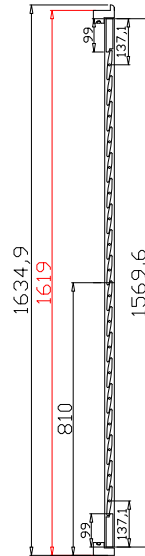

9

9

NOTES:

Shutter Color: Timeless White(覆盖色)

Hinges Color: White(白色)

Qty(数量): 1

Material(材质): Balmoral Pine Wood(松木)

Configuration(窗扇结构): L-DR, IN, 4SP, 41.3mm Astrigal, Deep BullNose Z Frame 38mm

Tilt rod type(拉杆类型): Easy tilt rod(齿条拉杆)

Louvre Quantity(叶片数量): 36

Louvre Size(叶片尺寸): 427.5mm

Rail Size(上下板尺寸): 479.2mm

Order No(订单号): ABC 48755 PATERSON

Item(序号): 2

Room(房间号):

Louvre Size(叶片类型): 89mm