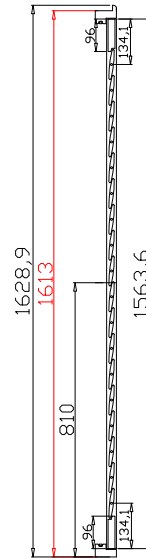

Tilt rod type(拉杆类型): Easy tilt rod(齿条拉杆)

Louvre Quantity(叶片数量): 36

Louvre Size(叶片尺寸): 426.5mm

Rail Size(上下板尺寸): 478.2mm

Order No(订单号): ABC 48755 PATERSON

Item(序号): 1

Room(房间号):

Louvre Size(叶片类型): 89mm

Material(材质): Balmoral Pine Wood(松木)

Configuration(窗扇结构): L-DR, IN, 4SP, 41.3mm Astrigal, Deep BullNose Z Frame 38mm

Tilt rod type(拉杆类型): Easy tilt rod(齿条拉杆)

Louvre Quantity(叶片数量): 36

Louvre Size(叶片尺寸): 427.5mm

Rail Size(上下板尺寸): 479.2mm

Order No(订单号): ABC 48755 PATERSON

Item(序号): 2

Room(房间号):

Louvre Size(叶片类型): 89mm

Z Sill Plate

Deep BullNose Z Frame 38mm

9

Louvre Quantity(叶片数量): 36

Louvre Size(叶片尺寸): 422.5mm

Rail Size(上下板尺寸): 474.2mm

Order No(订单号):ABC 48755 PATERSON

Item(序号): 3

Room(房间号):

Louvre Size(叶片类型): 89mm

Z Sill Plate