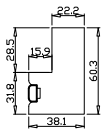

Tilt rod type(拉杆类型): Easy tilt rod(齿条拉杆)

Louvre Quantity(叶片数量): 36

Louvre Size(叶片尺寸): 426.5mm

Rail Size(上下板尺寸): 478.2mm

Order No(订单号): ABC 48755 PATERSON

Item(序号): 1

Room(房间号):

Louvre Size(叶片类型): 89mm

Rail Size(上下板尺寸): 479.2mm

Order No(订单号): ABC 48755 PATERSON

Item(序号): 2

Room(房间号):

Louvre Size(叶片类型): 89mm

Z Sill Plate

Deep BullNose Z Frame 38mm

9

Louvre Quantity(叶片数量): 36

Louvre Size(叶片尺寸): 422.5mm

Rail Size(上下板尺寸): 474.2mm

Order No(订单号):ABC 48755 PATERSON

Item(序号): 3

Room(房间号):

Louvre Size(叶片类型): 89mm

Z Sill Plate