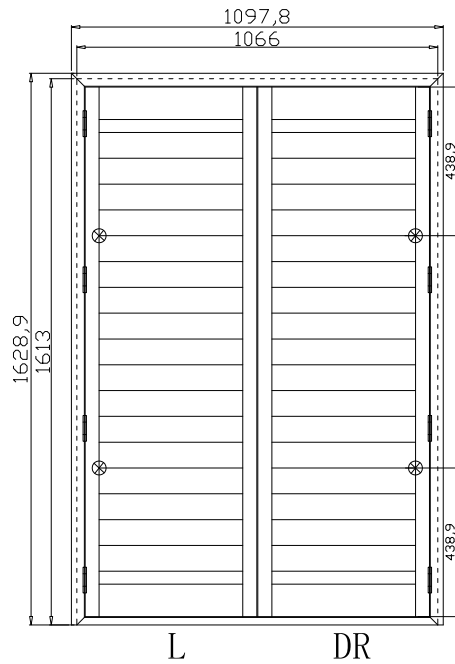

Material(材质): Balmoral Pine Wood(松木)

Configuration(窗扇结构): L-DR, IN, 4SP, 41.3mm Astrigal, Deep BullNose Z Frame 38mm

Tilt rod type(拉杆类型): Easy tilt rod(齿条拉杆)

Louvre Quantity(叶片数量): 36

Louvre Size(叶片尺寸): 427.5mm

Rail Size(上下板尺寸): 479.2mm

Order No(订单号): ABC 48755 PATERSON

Item(序号): 2

Room(房间号):

Louvre Size(叶片类型): 89mm

Z Sill Plate

Deep BullNose Z Frame 38mm

9

Louvre Quantity(叶片数量): 36

Louvre Size(叶片尺寸): 422.5mm

Rail Size(上下板尺寸): 474.2mm

Order No(订单号):ABC 48755 PATERSON

Item(序号): 3

Room(房间号):

Louvre Size(叶片类型): 89mm

Z Sill Plate