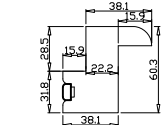

Rail Size(上下板尺寸): 479.2mm

Order No(订单号): ABC 48755 PATERSON

Item(序号): 2

Room(房间号):

Louvre Size(叶片类型): 89mm

Z Sill Plate

Deep BullNose Z Frame 38mm

9

Louvre Quantity(叶片数量): 36

Louvre Size(叶片尺寸): 422.5mm

Rail Size(上下板尺寸): 474.2mm

Order No(订单号):ABC 48755 PATERSON

Item(序号): 3

Room(房间号):

Louvre Size(叶片类型): 89mm

Z Sill Plate