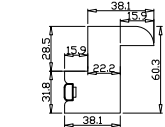

Louvre Quantity(叶片数量): 36

Louvre Size(叶片尺寸): 422.5mm

Rail Size(上下板尺寸): 474.2mm

Order No(订单号):ABC 48755 PATERSON

Item(序号): 3

Room(房间号):

Louvre Size(叶片类型): 89mm

Z Sill Plate