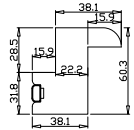

9

9

NOTES:

Shutter Color: Timeless White(覆盖色)

Hinges Color: White(白色)

Qty(数量): 1

Material(材质): Balmoral Pine Wood(松木)

Configuration(窗扇结构): L-DR, IN, 4SP, 41.3mm Astrigal, Deep BullNose Z Frame 38mm

Tilt rod type(拉杆类型): Easy tilt rod(齿条拉杆)

Louvre Quantity(叶片数量): 36

Louvre Size(叶片尺寸): 426.5mm

Rail Size(上下板尺寸): 478.2mm

Order No(订单号): ABC 48755 PATERSON

Item(序号): 1

Room(房间号):

Louvre Size(叶片类型): 89mm