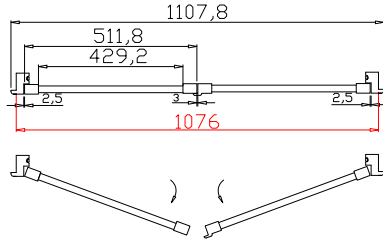

9

9

NOTES:

Shutter Color: Timeless White(覆盖色)

Hinges Color: White(白色)

Qty(数量): 1

Material(材质): Balmoral Pine Wood(松木)

Configuration(窗扇结构): L-DR, IN, 4SP, 41.3mm Astrigal, Deep BullNose Z Frame 38mm

Tilt rod type(拉杆类型): Easy tilt rod(齿条拉杆)

Louvre Quantity(叶片数量): 36

Louvre Size(叶片尺寸): 427.5mm

Rail Size(上下板尺寸): 479.2mm

Order No(订单号): ABC 48755 PATERSON

Item(序号): 2

Room(房间号):

Louvre Size(叶片类型): 89mm