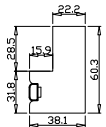

Rail Size(上下板尺寸): 479.2mm

Order No(订单号): ABC 48755 PATERSON

Item(序号): 2

Room(房间号):

Louvre Size(叶片类型): 89mm

Z Sill Plate

Deep BullNose Z Frame 38mm

9

Louvre Quantity(叶片数量): 36

Louvre Size(叶片尺寸): 422.5mm

Rail Size(上下板尺寸): 474.2mm

Order No(订单号):ABC 48755 PATERSON

Item(序号): 3

Room(房间号):

Louvre Size(叶片类型): 89mm

Z Sill Plate