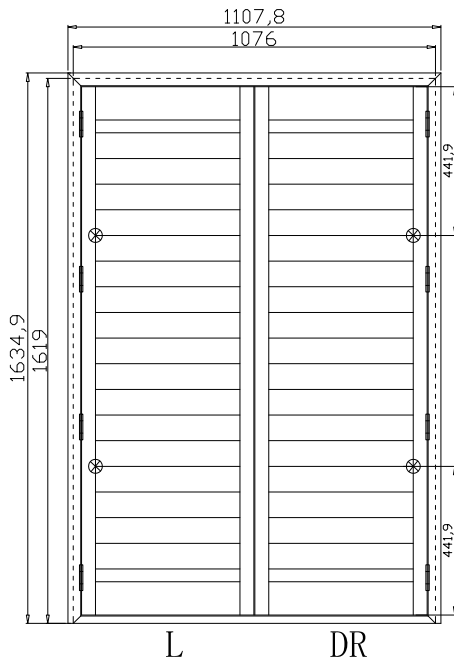

Deep BullNose Z Frame 38mm

9

9

NOTES:

Shutter Color: Timeless White(覆盖色)

Hinges Color: White(白色)

Qty(数量): 1

Material(材质): Balmoral Pine Wood(松木)

Configuration(窗扇结构): L-DR, IN, 4SP, 41.3mm Astrigal, Deep BullNose Z Frame 38mm

Tilt rod type(拉杆类型): Easy tilt rod(齿条拉杆)

Louvre Quantity(叶片数量): 36

Louvre Size(叶片尺寸): 427.5mm

Rail Size(上下板尺寸): 479.2mm

Order No(订单号): ABC 48755 PATERSON

Item(序号): 2

Room(房间号):

Louvre Size(叶片类型): 89mm