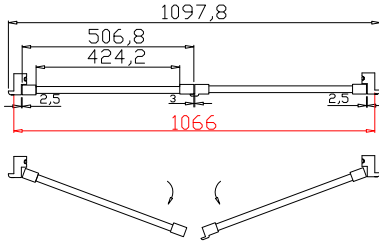

Tilt rod type(拉杆类型): Easy tilt rod(齿条拉杆)

Louvre Quantity(叶片数量): 36

Louvre Size(叶片尺寸): 426.5mm

Rail Size(上下板尺寸): 478.2mm

Order No(订单号): ABC 48755 PATERSON

Item(序号): 1

Room(房间号):

Louvre Size(叶片类型): 89mm

Material(材质): Balmoral Pine Wood(松木)

Configuration(窗扇结构): L-DR, IN, 4SP, 41.3mm Astrigal, Deep BullNose Z Frame 38mm

Tilt rod type(拉杆类型): Easy tilt rod(齿条拉杆)

Louvre Quantity(叶片数量): 36

Louvre Size(叶片尺寸): 427.5mm

Rail Size(上下板尺寸): 479.2mm

Order No(订单号): ABC 48755 PATERSON

Item(序号): 2

Room(房间号):

Louvre Size(叶片类型): 89mm

Z Sill Plate

Deep BullNose Z Frame 38mm

9

Louvre Quantity(叶片数量): 36

Louvre Size(叶片尺寸): 422.5mm

Rail Size(上下板尺寸): 474.2mm

Order No(订单号):ABC 48755 PATERSON

Item(序号): 3

Room(房间号):

Louvre Size(叶片类型): 89mm

Z Sill Plate