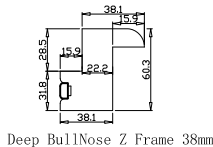

Louvre Quantity(叶片数量): 104

Louvre Size(叶片尺寸): 346.35mm

Rail Size(上下板尺寸): 398.05mm

Order No(订单号):ABC SHOWROOM

Item(序号): 1

Room(房间号):

Louvre Size(叶片类型): 76mm

Z Sill Plate

Deep BullNose Z Frame 38mm

7

12

7