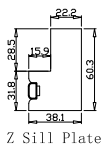

Louvre Quantity(叶片数量): 104

Louvre Size(叶片尺寸): 346.35mm

Rail Size(上下板尺寸): 398.05mm

Order No(订单号):ABC SHOWROOM

Item(序号): 1

Room(房间号):

Louvre Size(叶片类型): 76mm

Z Sill Plate

Deep BullNose Z Frame 38mm

7

12

7