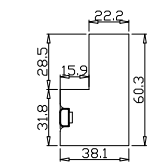

Configuration(窗扇结构): L, IN, 4Side, 41.3mm Butt, Deep Plain L Frame 60mm

Tilt rod type(拉杆类型): Easy tilt rod(齿条拉杆)

Louvre Quantity(叶片数量): 18

Louvre Size(叶片尺寸): 358.3mm

Rail Size(上下板尺寸): 410mm

Order No(订单号): ABC 48730 HENDERSON

Item(序号): 1

Room(房间号):

Louvre Size(叶片类型): 76mm

Deep Plain L Frame 60mm

Light Bar: 8*25*500 (mm) *2
8*25*1400 (mm)

Timeless White(覆盖色)

NOTES:

Shutter Color: Timeless White(覆盖色)

Louvre Size(叶片尺寸): 558.5mm

Rail Size(上下板尺寸): 610.2mm

Order No(订单号): ABC 48730 HENDERSON

Item(序号): 2

Room(房间号):

Louvre Size(叶片类型): 76mm

Deep Plain L Frame 60mm

9

Louvre Quantity(叶片数量): 18

Louvre Size(叶片尺寸): 355.3mm

Rail Size(上下板尺寸): 407mm

Order No(订单号): ABC 48730 HENDERSON

Item(序号): 3

Room(房间号):

Louvre Size(叶片类型): 76mm

Deep Plain L Frame 60mm