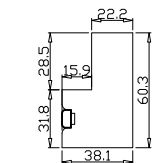

Configuration(窗扇结构): L, IN, 4Side, 41.3mm Butt, Deep Plain L Frame 60mm

Tilt rod type(拉杆类型): Easy tilt rod(齿条拉杆)

Louvre Quantity(叶片数量): 18

Louvre Size(叶片尺寸): 358.3mm

Rail Size(上下板尺寸): 410mm

Order No(订单号): ABC 48730 HENDERSON

Item(序号): 1

Room(房间号):

Louvre Size(叶片类型): 76mm

Deep Plain L Frame 60mm

Light Bar: 8*25*500 (mm) *2
8*25*1400 (mm)

Timeless White(覆盖色)

NOTES:

Shutter Color: Timeless White(覆盖色)

Louvre Size(叶片尺寸): 558.5mm

Rail Size(上下板尺寸): 610.2mm

Order No(订单号): ABC 48730 HENDERSON

Item(序号): 2

Room(房间号):

Louvre Size(叶片类型): 76mm

Deep Plain L Frame 60mm

9

Louvre Quantity(叶片数量): 18

Louvre Size(叶片尺寸): 355.3mm

Rail Size(上下板尺寸): 407mm

Order No(订单号): ABC 48730 HENDERSON

Item(序号): 3

Room(房间号):

Louvre Size(叶片类型): 76mm

Deep Plain L Frame 60mm