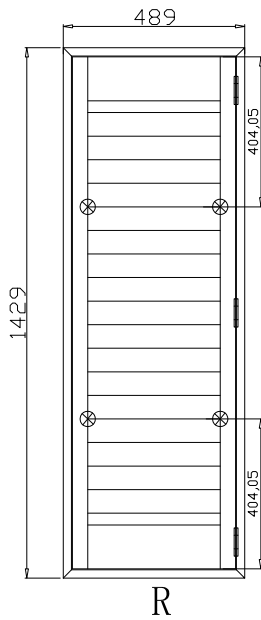

Configuration(窗扇结构): L, IN, 4Side, 41.3mm Butt, Deep Plain L Frame 60mm

Tilt rod type(拉杆类型): Easy tilt rod(齿条拉杆)

Louvre Quantity(叶片数量): 18

Louvre Size(叶片尺寸): 358.3mm

Rail Size(上下板尺寸): 410mm

Order No(订单号): ABC 48730 HENDERSON

Item(序号): 1

Room(房间号):

Louvre Size(叶片类型): 76mm

Deep Plain L Frame 60mm

Light Bar: 8*25*500 (mm) *2
8*25*1400 (mm)

Timeless White(覆盖色)

NOTES:

Shutter Color: Timeless White(覆盖色)

Louvre Size(叶片尺寸): 558.5mm

Rail Size(上下板尺寸): 610.2mm

Order No(订单号): ABC 48730 HENDERSON

Item(序号): 2

Room(房间号):

Louvre Size(叶片类型): 76mm

Deep Plain L Frame 60mm

9

Louvre Quantity(叶片数量): 18

Louvre Size(叶片尺寸): 355.3mm

Rail Size(上下板尺寸): 407mm

Order No(订单号): ABC 48730 HENDERSON

Item(序号): 3

Room(房间号):

Louvre Size(叶片类型): 76mm

Deep Plain L Frame 60mm