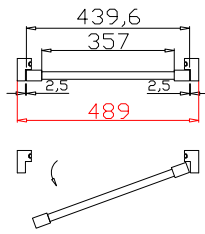

Configuration(窗扇结构): L, IN, 4Side, 41.3mm Butt, Deep Plain L Frame 60mm

Tilt rod type(拉杆类型): Easy tilt rod(齿条拉杆)

Louvre Quantity(叶片数量): 18

Louvre Size(叶片尺寸): 358.3mm

Rail Size(上下板尺寸): 410mm

Order No(订单号): ABC 48730 HENDERSON

Item(序号): 1

Room(房间号):

Louvre Size(叶片类型): 76mm

Deep Plain L Frame 60mm

Light Bar: 8*25*500 (mm) *2
8*25*1400 (mm)

Timeless White(覆盖色)

NOTES:

Shutter Color: Timeless White(覆盖色)

Louvre Size(叶片尺寸): 558.5mm

Rail Size(上下板尺寸): 610.2mm

Order No(订单号): ABC 48730 HENDERSON

Item(序号): 2

Room(房间号):

Louvre Size(叶片类型): 76mm

Deep Plain L Frame 60mm

9

Louvre Quantity(叶片数量): 18

Louvre Size(叶片尺寸): 355.3mm

Rail Size(上下板尺寸): 407mm

Order No(订单号): ABC 48730 HENDERSON

Item(序号): 3

Room(房间号):

Louvre Size(叶片类型): 76mm

Deep Plain L Frame 60mm