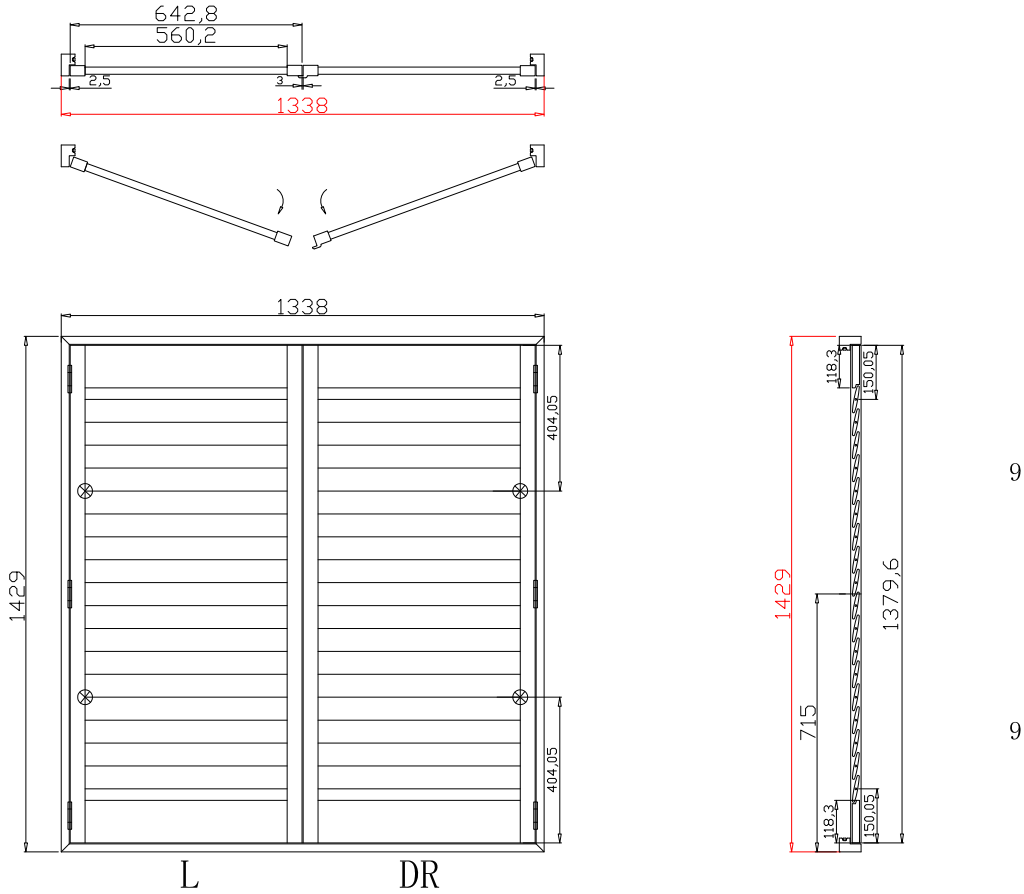

Configuration(窗扇结构): L, IN, 4Side, 41.3mm Butt, Deep Plain L Frame 60mm

Tilt rod type(拉杆类型): Easy tilt rod(齿条拉杆)

Louvre Quantity(叶片数量): 18

Louvre Size(叶片尺寸): 358.3mm

Rail Size(上下板尺寸): 410mm

Order No(订单号): ABC 48730 HENDERSON

Item(序号): 1

Room(房间号):

Louvre Size(叶片类型): 76mm

Deep Plain L Frame 60mm

Light Bar: 8*25*500 (mm) *2
8*25*1400 (mm)

Timeless White(覆盖色)

NOTES:

Shutter Color: Timeless White(覆盖色)

Louvre Size(叶片尺寸): 558.5mm

Rail Size(上下板尺寸): 610.2mm

Order No(订单号): ABC 48730 HENDERSON

Item(序号): 2

Room(房间号):

Louvre Size(叶片类型): 76mm

Deep Plain L Frame 60mm

9

Louvre Quantity(叶片数量): 18

Louvre Size(叶片尺寸): 355.3mm

Rail Size(上下板尺寸): 407mm

Order No(订单号): ABC 48730 HENDERSON

Item(序号): 3

Room(房间号):

Louvre Size(叶片类型): 76mm

Deep Plain L Frame 60mm