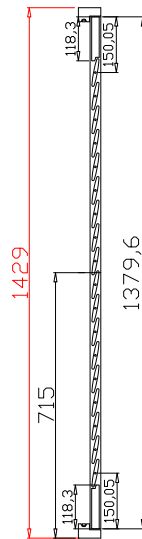

Configuration(窗扇结构): L, IN, 4Side, 41.3mm Butt, Deep Plain L Frame 60mm

Tilt rod type(拉杆类型): Easy tilt rod(齿条拉杆)

Louvre Quantity(叶片数量): 18

Louvre Size(叶片尺寸): 358.3mm

Rail Size(上下板尺寸): 410mm

Order No(订单号): ABC 48730 HENDERSON

Item(序号): 1

Room(房间号):

Louvre Size(叶片类型): 76mm

Deep Plain L Frame 60mm

Light Bar: 8*25*500 (mm) *2
8*25*1400 (mm)

Timeless White(覆盖色)

NOTES:

Shutter Color: Timeless White(覆盖色)

Louvre Size(叶片尺寸): 558.5mm

Rail Size(上下板尺寸): 610.2mm

Order No(订单号): ABC 48730 HENDERSON

Item(序号): 2

Room(房间号):

Louvre Size(叶片类型): 76mm

Deep Plain L Frame 60mm

9

Louvre Quantity(叶片数量): 18

Louvre Size(叶片尺寸): 355.3mm

Rail Size(上下板尺寸): 407mm

Order No(订单号): ABC 48730 HENDERSON

Item(序号): 3

Room(房间号):

Louvre Size(叶片类型): 76mm

Deep Plain L Frame 60mm