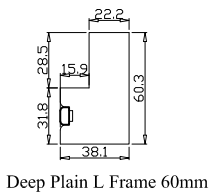

Item(序号): 1

Room(房间号):

Louvre Size(叶片类型): 76mm

Deep Plain L Frame 60mm

Light Bar: 8*25*500 (mm) *2
8*25*1400 (mm)

Timeless White(覆盖色)

NOTES:

Shutter Color: Timeless White(覆盖色)

Louvre Size(叶片尺寸): 558.5mm

Rail Size(上下板尺寸): 610.2mm

Order No(订单号): ABC 48730 HENDERSON

Item(序号): 2

Room(房间号):

Louvre Size(叶片类型): 76mm

Deep Plain L Frame 60mm

9

Louvre Quantity(叶片数量): 18

Louvre Size(叶片尺寸): 355.3mm

Rail Size(上下板尺寸): 407mm

Order No(订单号): ABC 48730 HENDERSON

Item(序号): 3

Room(房间号):

Louvre Size(叶片类型): 76mm

Deep Plain L Frame 60mm