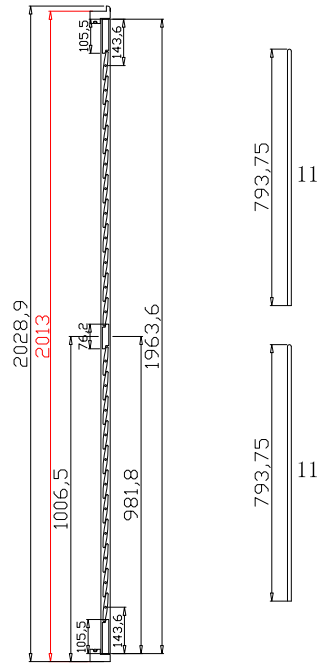

Rail Size(上下板尺寸): 447.2mm

Order No(订单号):ABC 48694 COOPER

Item(序号): 7

Room(房间号):BATHROOM

Louvre Size(叶片类型): 89mm

Z Sill Plate

Deep BullNose Z Frame 38mm

NOTES:

Louvre Quantity(叶片数量): 44

Louvre Size(叶片尺寸): 395.5mm

Rail Size(上下板尺寸): 447.2mm

Order No(订单号):ABC 48694 COOPER

Item(序号): 8

Room(房间号):SPARE

Louvre Size(叶片类型): 89mm

Z Sill Plate

Tilt rod type(拉杆类型): Center tilt rod(中拉杆)

Louvre Quantity(叶片数量): 44

Louvre Size(叶片尺寸): 389.5mm

Rail Size(上下板尺寸): 441.2mm

Order No(订单号):ABC 48694 COOPER

Item(序号): 9

Room(房间号):STUDY

Louvre Size(叶片类型): 89mm

Tilt rod type(拉杆类型): Center tilt rod(中拉杆)

Louvre Quantity(叶片数量): 44

Louvre Size(叶片尺寸): 394.5mm

Rail Size(上下板尺寸): 446.2mm

Order No(订单号): ABC 48694 COOPER

Item(序号): 10

Room(房间号): DAUGHTER

Louvre Size(叶片类型): 89mm