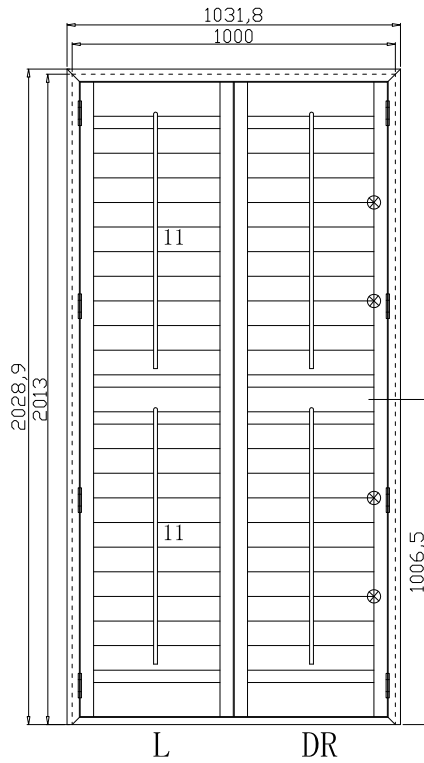

Rail Size(上下板尺寸): 447.2mm

Order No(订单号):ABC 48694 COOPER

Item(序号): 7

Room(房间号):BATHROOM

Louvre Size(叶片类型): 89mm

Z Sill Plate

Deep BullNose Z Frame 38mm

NOTES:

Louvre Quantity(叶片数量): 44

Louvre Size(叶片尺寸): 395.5mm

Rail Size(上下板尺寸): 447.2mm

Order No(订单号):ABC 48694 COOPER

Item(序号): 8

Room(房间号):SPARE

Louvre Size(叶片类型): 89mm

Z Sill Plate

Tilt rod type(拉杆类型): Center tilt rod(中拉杆)

Louvre Quantity(叶片数量): 44

Louvre Size(叶片尺寸): 389.5mm

Rail Size(上下板尺寸): 441.2mm

Order No(订单号):ABC 48694 COOPER

Item(序号): 9

Room(房间号):STUDY

Louvre Size(叶片类型): 89mm

Tilt rod type(拉杆类型): Center tilt rod(中拉杆)

Louvre Quantity(叶片数量): 44

Louvre Size(叶片尺寸): 394.5mm

Rail Size(上下板尺寸): 446.2mm

Order No(订单号): ABC 48694 COOPER

Item(序号): 10

Room(房间号): DAUGHTER

Louvre Size(叶片类型): 89mm