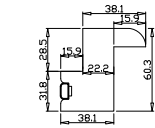

Deep BullNose Z Frame 38mm

NOTES:

Shutter Color: Linen White(覆盖色)

Hinges Color: Pearl(珍珠白)

Qty(数量): 1

Material(材质): Balmoral Pine Wood(松木)

Configuration(窗扇结构): L-DR, IN, 4SP, 41.3mm Astrigal, Deep BullNose Z Frame 38mm

Tilt rod type(拉杆类型): Center tilt rod(中拉杆)

Louvre Quantity(叶片数量): 44

Louvre Size(叶片尺寸): 394.5mm

Rail Size(上下板尺寸): 446.2mm

Order No(订单号): ABC 48694 COOPER

Item(序号): 10

Room(房间号): DAUGHTER

Louvre Size(叶片类型): 89mm