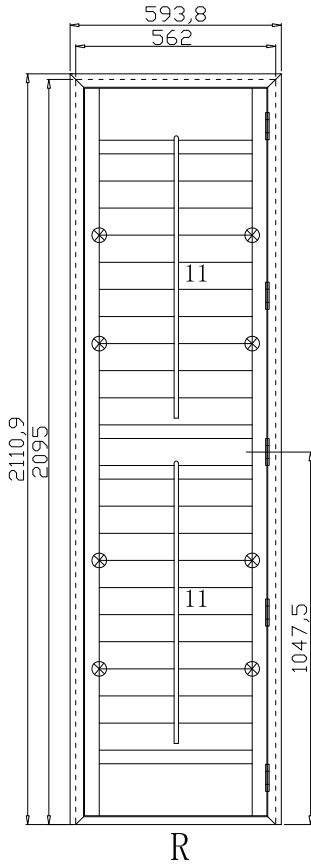

NOTES:

Shutter Color:Linen White(覆盖色)

Hinges Color:Pearl(珍珠白)

Qty(数量): 1

Material(材质): Balmoral Pine Wood(松木)

Configuration(窗扇结构): R,IN, 4SP, 41.3mm Butt, Deep BullNose Z Frame 38mm

Tilt rod type(拉杆类型): Center tilt rod(中拉杆)

Louvre Quantity(叶片数量): 22

Louvre Size(叶片尺寸): 428.3mm

Rail Size(上下板尺寸): 480mm

Order No(订单号):ABC 48694 COOPER

Item(序号): 6

Room(房间号): MASTER

Louvre Size(叶片类型): 89mm