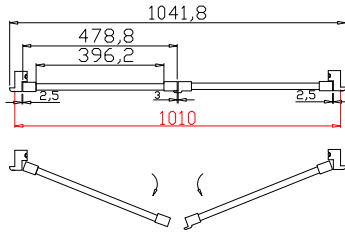

Louvre Quantity(叶片数量): 44

Louvre Size(叶片尺寸): 395.5mm

Rail Size(上下板尺寸): 447.2mm

Order No(订单号):ABC 48694 COOPER

Item(序号): 8

Room(房间号):SPARE

Louvre Size(叶片类型): 89mm

Z Sill Plate

Tilt rod type(拉杆类型): Center tilt rod(中拉杆)

Louvre Quantity(叶片数量): 44

Louvre Size(叶片尺寸): 389.5mm

Rail Size(上下板尺寸): 441.2mm

Order No(订单号):ABC 48694 COOPER

Item(序号): 9

Room(房间号):STUDY

Louvre Size(叶片类型): 89mm

Tilt rod type(拉杆类型): Center tilt rod(中拉杆)

Louvre Quantity(叶片数量): 44

Louvre Size(叶片尺寸): 394.5mm

Rail Size(上下板尺寸): 446.2mm

Order No(订单号): ABC 48694 COOPER

Item(序号): 10

Room(房间号): DAUGHTER

Louvre Size(叶片类型): 89mm