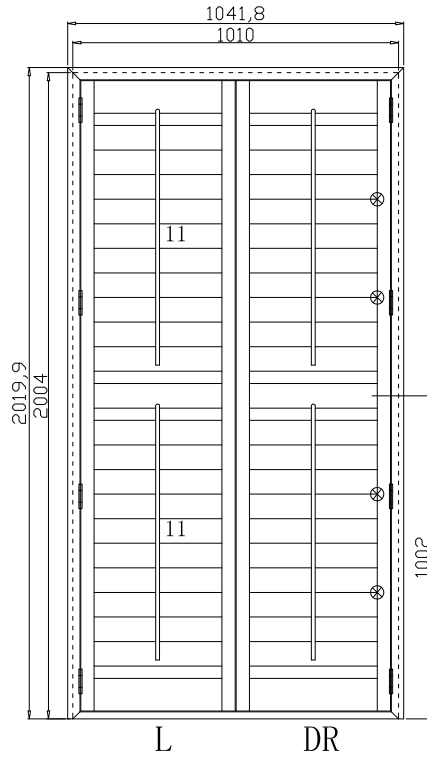

Tilt rod type(拉杆类型): Center tilt rod(中拉杆)

Louvre Quantity(叶片数量): 44

Louvre Size(叶片尺寸): 389.5mm

Rail Size(上下板尺寸): 441.2mm

Order No(订单号):ABC 48694 COOPER

Item(序号): 9

Room(房间号):STUDY

Louvre Size(叶片类型): 89mm

Tilt rod type(拉杆类型): Center tilt rod(中拉杆)

Louvre Quantity(叶片数量): 44

Louvre Size(叶片尺寸): 394.5mm

Rail Size(上下板尺寸): 446.2mm

Order No(订单号): ABC 48694 COOPER

Item(序号): 10

Room(房间号): DAUGHTER

Louvre Size(叶片类型): 89mm