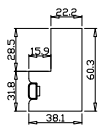

Louvre Quantity(叶片数量): 44

Louvre Size(叶片尺寸): 395.5mm

Rail Size(上下板尺寸): 447.2mm

Order No(订单号):ABC 48694 COOPER

Item(序号): 8

Room(房间号):SPARE

Louvre Size(叶片类型): 89mm

Z Sill Plate

Tilt rod type(拉杆类型): Center tilt rod(中拉杆)

Louvre Quantity(叶片数量): 44

Louvre Size(叶片尺寸): 389.5mm

Rail Size(上下板尺寸): 441.2mm

Order No(订单号):ABC 48694 COOPER

Item(序号): 9

Room(房间号):STUDY

Louvre Size(叶片类型): 89mm

Tilt rod type(拉杆类型): Center tilt rod(中拉杆)

Louvre Quantity(叶片数量): 44

Louvre Size(叶片尺寸): 394.5mm

Rail Size(上下板尺寸): 446.2mm

Order No(订单号): ABC 48694 COOPER

Item(序号): 10

Room(房间号): DAUGHTER

Louvre Size(叶片类型): 89mm