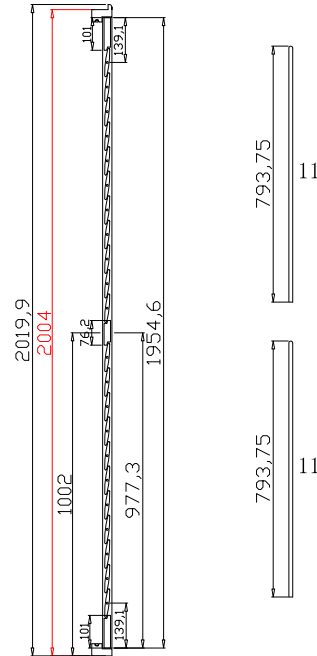

Rail Size(上下板尺寸): 447.2mm

Order No(订单号):ABC 48694 COOPER

Item(序号): 7

Room(房间号):BATHROOM

Louvre Size(叶片类型): 89mm

Z Sill Plate

Deep BullNose Z Frame 38mm

NOTES:

Louvre Quantity(叶片数量): 44

Louvre Size(叶片尺寸): 395.5mm

Rail Size(上下板尺寸): 447.2mm

Order No(订单号):ABC 48694 COOPER

Item(序号): 8

Room(房间号):SPARE

Louvre Size(叶片类型): 89mm

Z Sill Plate

Tilt rod type(拉杆类型): Center tilt rod(中拉杆)

Louvre Quantity(叶片数量): 44

Louvre Size(叶片尺寸): 389.5mm

Rail Size(上下板尺寸): 441.2mm

Order No(订单号):ABC 48694 COOPER

Item(序号): 9

Room(房间号):STUDY

Louvre Size(叶片类型): 89mm

Tilt rod type(拉杆类型): Center tilt rod(中拉杆)

Louvre Quantity(叶片数量): 44

Louvre Size(叶片尺寸): 394.5mm

Rail Size(上下板尺寸): 446.2mm

Order No(订单号): ABC 48694 COOPER

Item(序号): 10

Room(房间号): DAUGHTER

Louvre Size(叶片类型): 89mm