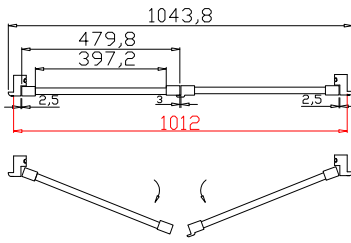

Tilt rod type(拉杆类型): Center tilt rod(中拉杆)

Louvre Quantity(叶片数量): 22

Louvre Size(叶片尺寸): 428.3mm

Rail Size(上下板尺寸): 480mm

Order No(订单号):ABC 48694 COOPER

Item(序号): 6

Room(房间号): MASTER

Louvre Size(叶片类型): 89mm

Material(材质): Balmoral Pine Wood(松木)

Configuration(窗扇结构): L-DR,IN, 4SP, 41.3mm Astrigal, Deep BullNose Z Frame 38mm

Tilt rod type(拉杆类型): Center tilt rod(中拉杆)

Louvre Quantity(叶片数量): 44

Louvre Size(叶片尺寸): 395.5mm

Rail Size(上下板尺寸): 447.2mm

Order No(订单号):ABC 48694 COOPER

Item(序号): 7

Room(房间号):BATHROOM

Louvre Size(叶片类型): 89mm

Z Sill Plate

Deep BullNose Z Frame 38mm

NOTES:

Tilt rod type(拉杆类型): Center tilt rod(中拉杆)

Louvre Quantity(叶片数量): 44

Louvre Size(叶片尺寸): 394.5mm

Rail Size(上下板尺寸): 446.2mm

Order No(订单号): ABC 48694 COOPER

Item(序号): 10

Room(房间号): DAUGHTER

Louvre Size(叶片类型): 89mm