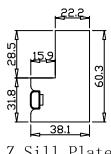

Louvre Quantity(叶片数量): 22

Louvre Size(叶片尺寸): 433.3mm

Rail Size(上下板尺寸): 485mm

Order No(订单号):ABC 48694 COOPER

Item(序号): 1

Room(房间号): LOUNGE

Louvre Size(叶片类型): 89mm

Z Sill Plate