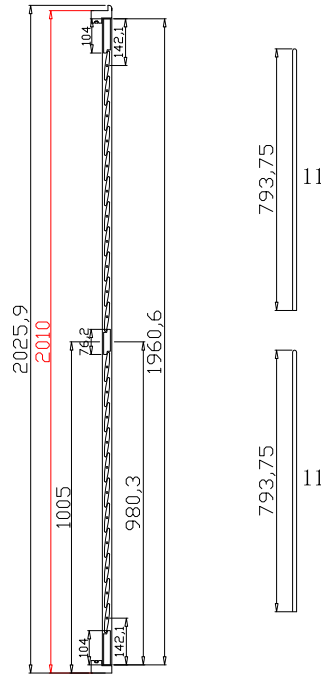

Tilt rod type(拉杆类型): Center tilt rod(中拉杆)

Louvre Quantity(叶片数量): 22

Louvre Size(叶片尺寸): 428.3mm

Rail Size(上下板尺寸): 480mm

Order No(订单号):ABC 48694 COOPER

Item(序号): 6

Room(房间号): MASTER

Louvre Size(叶片类型): 89mm

Material(材质): Balmoral Pine Wood(松木)

Configuration(窗扇结构): L-DR,IN, 4SP, 41.3mm Astrigal, Deep BullNose Z Frame 38mm

Tilt rod type(拉杆类型): Center tilt rod(中拉杆)

Louvre Quantity(叶片数量): 44

Louvre Size(叶片尺寸): 395.5mm

Rail Size(上下板尺寸): 447.2mm

Order No(订单号):ABC 48694 COOPER

Item(序号): 7

Room(房间号):BATHROOM

Louvre Size(叶片类型): 89mm

Z Sill Plate

Deep BullNose Z Frame 38mm

NOTES:

Tilt rod type(拉杆类型): Center tilt rod(中拉杆)

Louvre Quantity(叶片数量): 44

Louvre Size(叶片尺寸): 394.5mm

Rail Size(上下板尺寸): 446.2mm

Order No(订单号): ABC 48694 COOPER

Item(序号): 10

Room(房间号): DAUGHTER

Louvre Size(叶片类型): 89mm