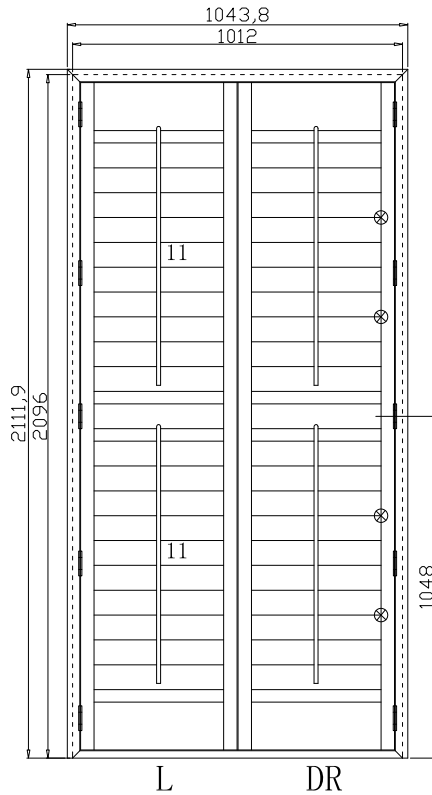

NOTES:

Shutter Color:Linen White(覆盖色)

Hinges Color:Pearl(珍珠白)

Qty(数量): 1

Material(材质): Balmoral Pine Wood(松木)

Configuration(窗扇结构): L-DR,IN, 4SP, 41.3mm Astrigal, Deep BullNose Z Frame 38mm

Tilt rod type(拉杆类型): Center tilt rod(中拉杆)

Louvre Quantity(叶片数量): 44

Louvre Size(叶片尺寸): 395.5mm

Rail Size(上下板尺寸): 447.2mm

Order No(订单号):ABC 48694 COOPER

Item(序号): 7

Room(房间号):BATHROOM

Louvre Size(叶片类型): 89mm