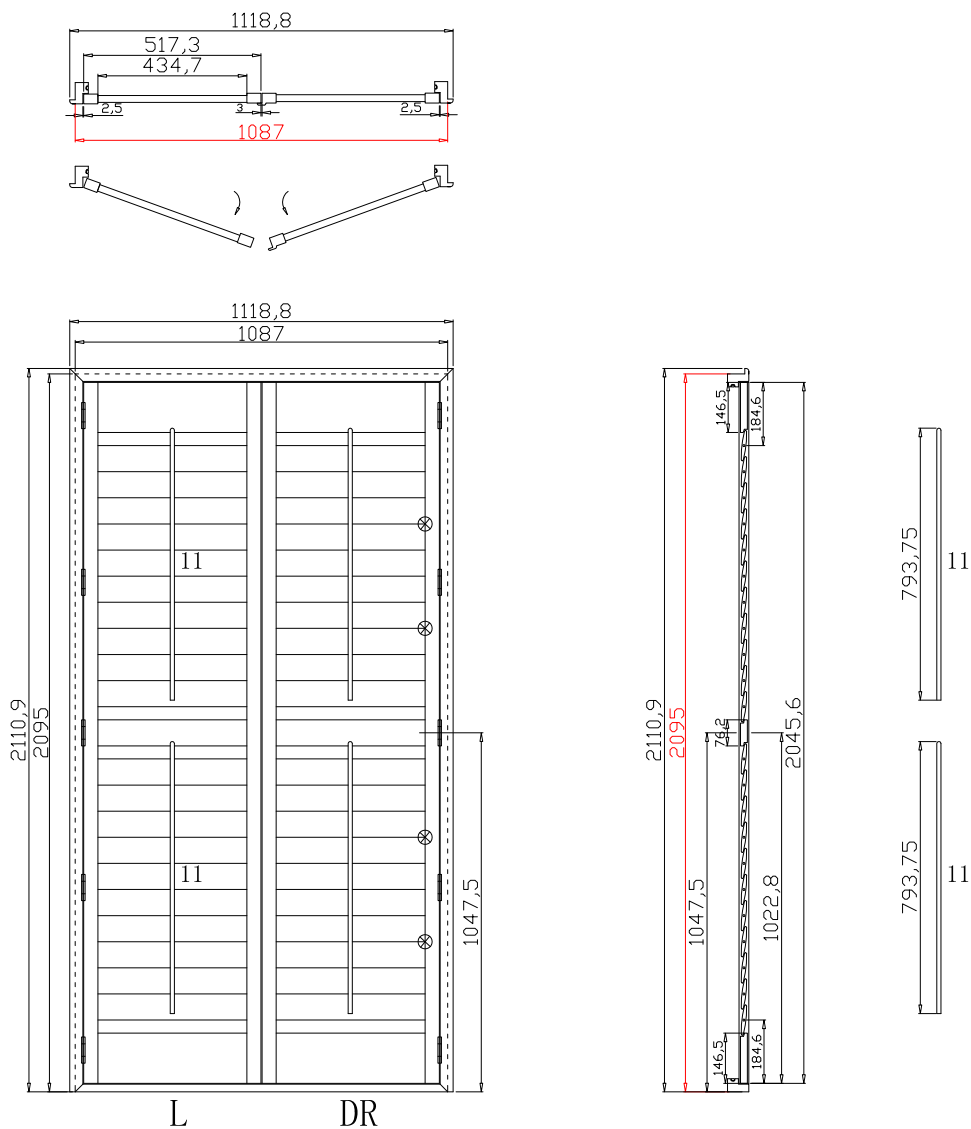

Qty(数量): 1

Material(材质): Balmoral Pine Wood(松木)

Configuration(窗扇结构): L,IN, 4SP, 41.3mm Butt, Deep BullNose Z Frame 38mm

Tilt rod type(拉杆类型): Center tilt rod(中拉杆)

Louvre Quantity(叶片数量): 22

Louvre Size(叶片尺寸): 429.3mm

Rail Size(上下板尺寸): 481mm

Order No(订单号):ABC 48694 COOPER

Item(序号): 4

Room(房间号): MASTER

Louvre Size(叶片类型): 89mm

Z Sill Plate

Deep BullNose Z Frame 38mm

NOTES:

Louvre Quantity(叶片数量): 44

Louvre Size(叶片尺寸): 433mm

Rail Size(上下板尺寸): 484.7mm

Order No(订单号):ABC 48694 COOPER

Item(序号): 5

Room(房间号): MASTER

Louvre Size(叶片类型): 89mm

Z Sill Plate