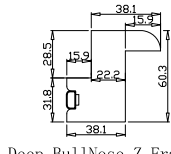

Louvre Quantity(叶片数量): 22

Louvre Size(叶片尺寸): 433.3mm

Rail Size(上下板尺寸): 485mm

Order No(订单号):ABC 48694 COOPER

Item(序号): 1

Room(房间号): LOUNGE

Louvre Size(叶片类型): 89mm

Z Sill Plate