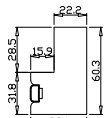

Z Sill Plate