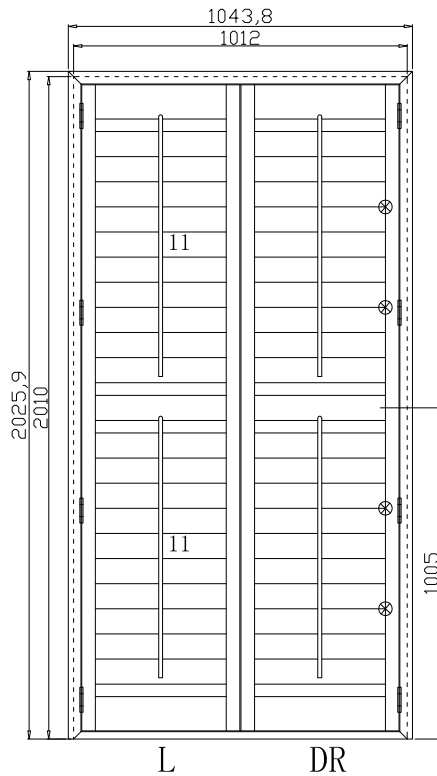

Tilt rod type(拉杆类型): Center tilt rod(中拉杆)

Louvre Quantity(叶片数量): 22

Louvre Size(叶片尺寸): 428.3mm

Rail Size(上下板尺寸): 480mm

Order No(订单号):ABC 48694 COOPER

Item(序号): 6

Room(房间号): MASTER

Louvre Size(叶片类型): 89mm

Material(材质): Balmoral Pine Wood(松木)

Configuration(窗扇结构): L-DR,IN, 4SP, 41.3mm Astrigal, Deep BullNose Z Frame 38mm

Tilt rod type(拉杆类型): Center tilt rod(中拉杆)

Louvre Quantity(叶片数量): 44

Louvre Size(叶片尺寸): 395.5mm

Rail Size(上下板尺寸): 447.2mm

Order No(订单号):ABC 48694 COOPER

Item(序号): 7

Room(房间号):BATHROOM

Louvre Size(叶片类型): 89mm

Z Sill Plate

Deep BullNose Z Frame 38mm

NOTES: