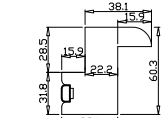

Deep BullNose Z Frame 38mm

NOTES:

Shutter Color:Linen White(覆盖色)

Hinges Color:Pearl(珍珠白)

Qty(数量): 1

Material(材质): Balmoral Pine Wood(松木)

Configuration(窗扇结构): L-DR,IN, 4SP, 41.3mm Astrigal, Deep BullNose Z Frame 38mm

Tilt rod type(拉杆类型): Center tilt rod(中拉杆)

Louvre Quantity(叶片数量): 44

Louvre Size(叶片尺寸): 432mm

Rail Size(上下板尺寸): 483.7mm

Order No(订单号):ABC 48694 COOPER

Item(序号): 2

Room(房间号): LOUNGE

Louvre Size(叶片类型): 89mm