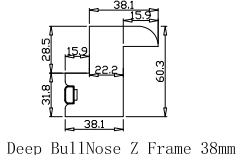

Deep BullNose Z Frame 38mm