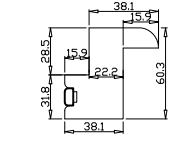

Deep BullNose Z Frame 38mm