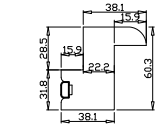

Louvre Quantity(叶片数量): 44

Louvre Size(叶片尺寸): 395.5mm

Rail Size(上下板尺寸): 447.2mm

Order No(订单号):ABC 48694 COOPER

Item(序号): 8

Room(房间号):SPARE

Louvre Size(叶片类型): 89mm

Z Sill Plate

Tilt rod type(拉杆类型): Center tilt rod(中拉杆)

Louvre Quantity(叶片数量): 44

Louvre Size(叶片尺寸): 389.5mm

Rail Size(上下板尺寸): 441.2mm

Order No(订单号):ABC 48694 COOPER

Item(序号): 9

Room(房间号):STUDY

Louvre Size(叶片类型): 89mm