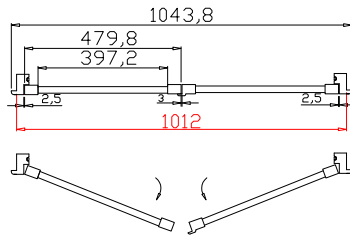

NOTES:

Shutter Color:Linen White(覆盖色)

Hinges Color:Pearl(珍珠白)

Qty(数量): 1

Material(材质): Balmoral Pine Wood(松木)

Configuration(窗扇结构): L-DR,IN, 4SP, 41.3mm Astrigal, Deep BullNose Z Frame 38mm

Tilt rod type(拉杆类型): Center tilt rod(中拉杆)

Louvre Quantity(叶片数量): 44

Louvre Size(叶片尺寸): 395.5mm

Rail Size(上下板尺寸): 447.2mm

Order No(订单号):ABC 48694 COOPER

Item(序号): 7

Room(房间号):BATHROOM

Louvre Size(叶片类型): 89mm