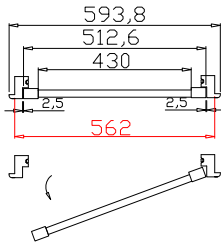

NOTES:

Shutter Color:Linen White(覆盖色)

Hinges Color:Pearl(珍珠白)

Qty(数量): 1

Material(材质): Balmoral Pine Wood(松木)

Configuration(窗扇结构): R,IN, 4SP, 41.3mm Butt, Deep BullNose Z Frame 38mm

Tilt rod type(拉杆类型): Center tilt rod(中拉杆)

Louvre Quantity(叶片数量): 22

Louvre Size(叶片尺寸): 428.3mm

Rail Size(上下板尺寸): 480mm

Order No(订单号):ABC 48694 COOPER

Item(序号): 6

Room(房间号): MASTER

Louvre Size(叶片类型): 89mm