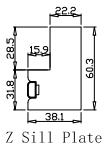

Louvre Quantity(叶片数量): 44

Louvre Size(叶片尺寸): 395.5mm

Rail Size(上下板尺寸): 447.2mm

Order No(订单号):ABC 48694 COOPER

Item(序号): 8

Room(房间号):SPARE

Louvre Size(叶片类型): 89mm

Z Sill Plate

Tilt rod type(拉杆类型): Center tilt rod(中拉杆)

Louvre Quantity(叶片数量): 44

Louvre Size(叶片尺寸): 389.5mm

Rail Size(上下板尺寸): 441.2mm

Order No(订单号):ABC 48694 COOPER

Item(序号): 9

Room(房间号):STUDY

Louvre Size(叶片类型): 89mm