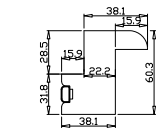

Deep BullNose Z Frame 38mm

NOTES:

Shutter Color:Linen White(覆盖色)

Hinges Color:Pearl(珍珠白)

Qty(数量): 1

Material(材质): Balmoral Pine Wood(松木)

Configuration(窗扇结构): L-DR,IN, 4SP, 41.3mm Astrigal, Deep BullNose Z Frame 38mm

Tilt rod type(拉杆类型): Center tilt rod(中拉杆)

Louvre Quantity(叶片数量): 44

Louvre Size(叶片尺寸): 395.5mm

Rail Size(上下板尺寸): 447.2mm

Order No(订单号):ABC 48694 COOPER

Item(序号): 7

Room(房间号):BATHROOM

Louvre Size(叶片类型): 89mm