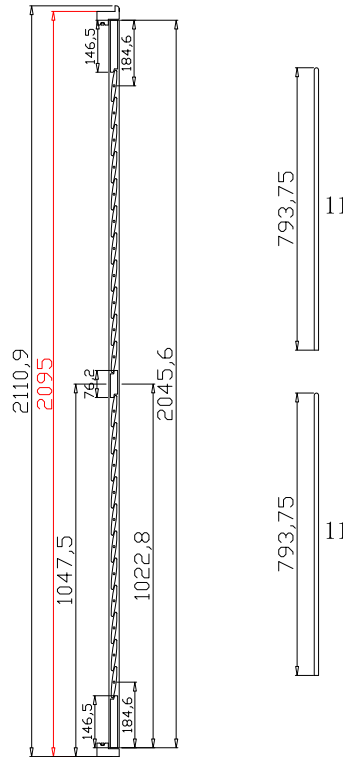

NOTES:

Shutter Color:Linen White(覆盖色)

Hinges Color:Pearl(珍珠白)

Qty(数量): 1

Material(材质): Balmoral Pine Wood(松木)

Configuration(窗扇结构): R,IN, 4SP, 41.3mm Butt, Deep BullNose Z Frame 38mm

Tilt rod type(拉杆类型): Center tilt rod(中拉杆)

Louvre Quantity(叶片数量): 22

Louvre Size(叶片尺寸): 428.3mm

Rail Size(上下板尺寸): 480mm

Order No(订单号):ABC 48694 COOPER

Item(序号): 6

Room(房间号): MASTER

Louvre Size(叶片类型): 89mm