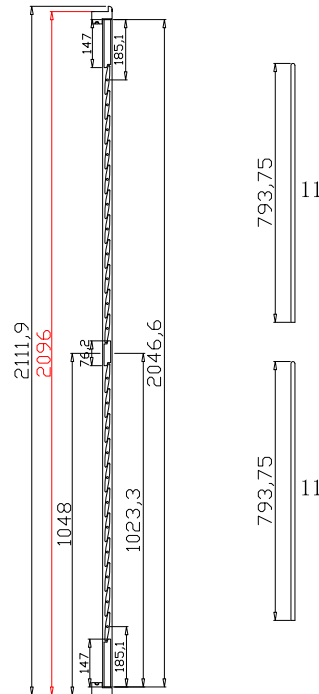

NOTES:

Shutter Color:Linen White(覆盖色)

Hinges Color:Pearl(珍珠白)

Qty(数量): 1

Material(材质): Balmoral Pine Wood(松木)

Configuration(窗扇结构): L-DR,IN, 4SP, 41.3mm Astrigal, Deep BullNose Z Frame 38mm

Tilt rod type(拉杆类型): Center tilt rod(中拉杆)

Louvre Quantity(叶片数量): 44

Louvre Size(叶片尺寸): 395.5mm

Rail Size(上下板尺寸): 447.2mm

Order No(订单号):ABC 48694 COOPER

Item(序号): 7

Room(房间号):BATHROOM

Louvre Size(叶片类型): 89mm