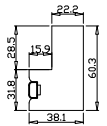

Tilt rod type(拉杆类型): Center tilt rod(中拉杆)

Louvre Quantity(叶片数量): 22

Louvre Size(叶片尺寸): 428.3mm

Rail Size(上下板尺寸): 480mm

Order No(订单号):ABC 48694 COOPER

Item(序号): 6

Room(房间号): MASTER

Louvre Size(叶片类型): 89mm

Material(材质): Balmoral Pine Wood(松木)

Configuration(窗扇结构): L-DR,IN, 4SP, 41.3mm Astrigal, Deep BullNose Z Frame 38mm

Tilt rod type(拉杆类型): Center tilt rod(中拉杆)

Louvre Quantity(叶片数量): 44

Louvre Size(叶片尺寸): 395.5mm

Rail Size(上下板尺寸): 447.2mm

Order No(订单号):ABC 48694 COOPER

Item(序号): 7

Room(房间号):BATHROOM

Louvre Size(叶片类型): 89mm

Z Sill Plate

Deep BullNose Z Frame 38mm

NOTES: