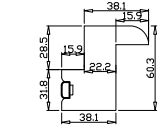

Rail Size(上下板尺寸): 447.2mm

Order No(订单号):ABC 48694 COOPER

Item(序号): 7

Room(房间号):BATHROOM

Louvre Size(叶片类型): 89mm

Z Sill Plate

Deep BullNose Z Frame 38mm

NOTES: