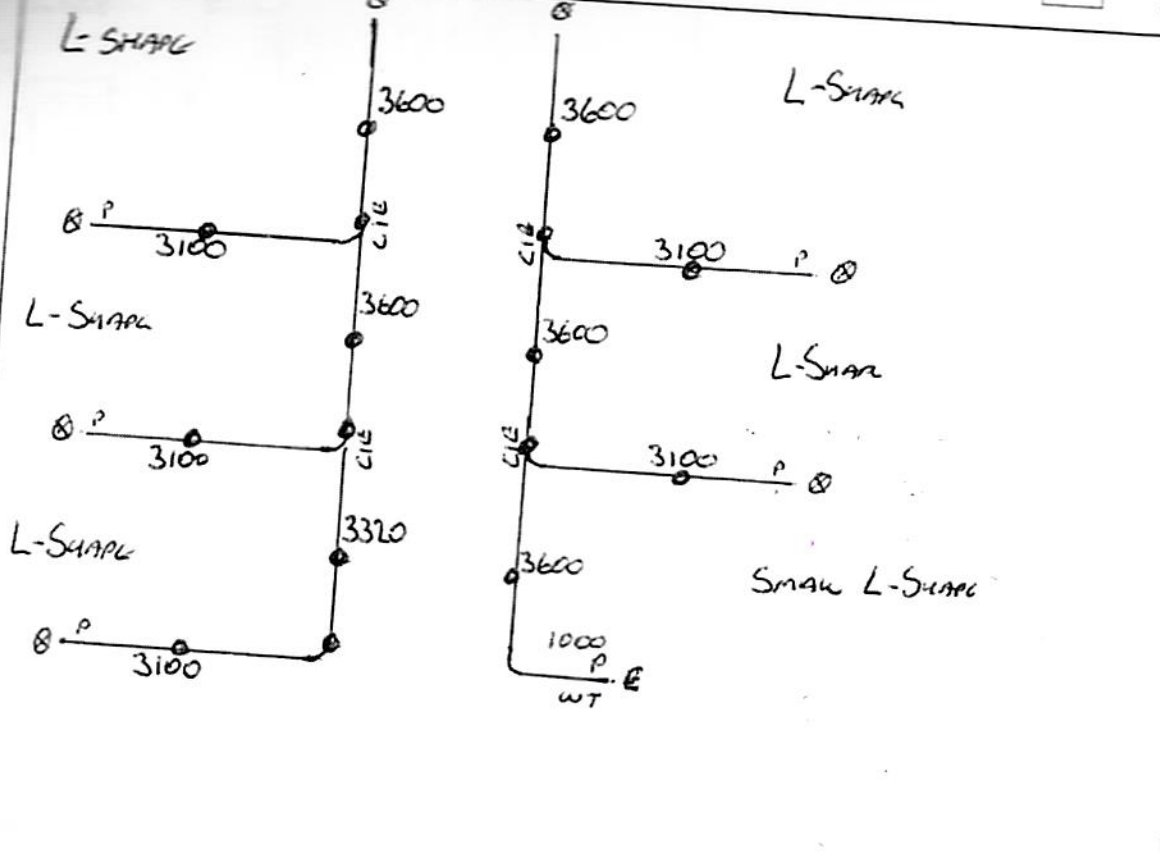

Order: 47353
Order date: 22-02-2024
Required date: 06-03-2024
Contact:
Contract no:
Order taken by: **STAIN**
Colour (please tick) White ☒ Silver ☐

PROPOSAL No: 111286

All items must be given in millimeter. TYPICAL INTERVALS @ 2100mm RISE RISE FLOOR TO CEILING IN 2700mm

Any additional notes:
Will You Add On The Extra While The Trenches Join @ The Corners. The sizes I have given are between the rails

PLEASE NOTE THE SYMBOLS BELOW MUST BE STATED WHERE REQUIRED ON THE ABOVE DRAWINGS TO ENSURE THE CORRECT GOODS ARE PRODUCED AND DELIVERED
PLEASE NOTE THAT IF HANGER ASSEMBLIES ARE REQUIRED, THESE WILL BE SUPPLIED AT 1000MM.
SHOULD THEY BE REQUIRED TO BE LONGER THEN THIS MUST BE SPECIFIED IN THE NOTES ABOVE