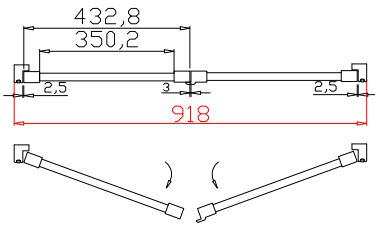

6

12

NOTES:

Shutter Color:Timeless White(覆盖色)

Hinges Color:White(白色)

Qty(数量): 1

Material(材质): Balmoral Pine Wood(松木)

Configuration(窗扇结构): L-DR,IN, 3Side, 41.3mm Astrigal, 46mm Vintage L

Tilt rod type(拉杆类型): Easy tilt rod(齿条拉杆)

Louvre Quantity(叶片数量): 36

Louvre Size(叶片尺寸): 348.5mm

Rail Size(上下板尺寸): 400.2mm

LIGHT BLOCK WITH MAGNETS FOR THE BOTTOM

注意底部挡光木条上面需要安装磁铁片

Order No(订单号):ABC 48668 CLARKE

Item(序号): 11

Room(房间号):F/BED

Louvre Size(叶片类型): 89mm