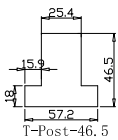

Louvre Quantity(叶片数量): 18,36,18

Louvre Size(叶片尺寸): 550.8mm, 441.5mm, 549.8mm

Rail Size(上下板尺寸): 602.5mm, 493.2mm, 601.5mm

Order No(订单号): ABC 48668 CLARKE

Item(序号): 12

Room(房间号): BED

Louvre Size(叶片类型): 89mm

T-Post-46.5