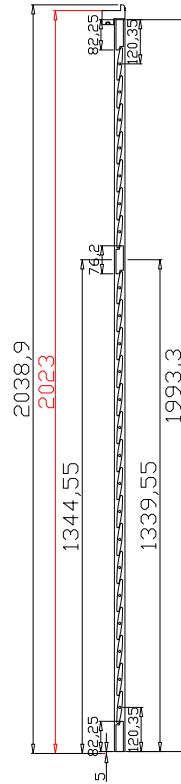

7

16

NOTES:

Shutter Color:Timeless White(覆盖色)

Hinges Color:White(白色)

Qty(数量): 1

Material(材质): Balmoral Pine Wood(松木)

Configuration(窗扇结构): L,IN, 3Side, 41.3mm Butt, Deep BullNose Z Frame 38mm

Tilt rod type(拉杆类型): Easy tilt rod(齿条拉杆)

Louvre Quantity(叶片数量): 23

Louvre Size(叶片尺寸): 506.3mm

Rail Size(上下板尺寸): 558mm

LIGHT BLOCK WITH MAGNETS FOR THE BOTTOM

注意底部挡光木条上面需要安装磁铁片

Order No(订单号):ABC 48668 CLARKE

Item(序号): 6

Room(房间号):BAR

Louvre Size(叶片类型): 89mm