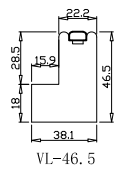

7
15

NOTES:

Shutter Color: Timeless White(覆盖色)

Hinges Color: White(白色)

Qty(数量): 1

Material(材质): Balmoral Pine Wood(松木)

Configuration(窗扇结构): L-DR,IN, 3Side, 41.3mm Astrigal, 46mm Vintage L

Tilt rod type(拉杆类型): Easy tilt rod(齿条拉杆)

Louvre Quantity(叶片数量): 44

Louvre Size(叶片尺寸): 539.5mm

Rail Size(上下板尺寸): 591.2mm

LIGHT BLOCK WITH MAGNETS FOR THE BOTTOM

注意底部挡光木条上面需要安装磁铁片

Order No(订单号): ABC 48668 CLARKE

Item(序号): 4

Room(房间号): BAR

Louvre Size(叶片类型): 89mm