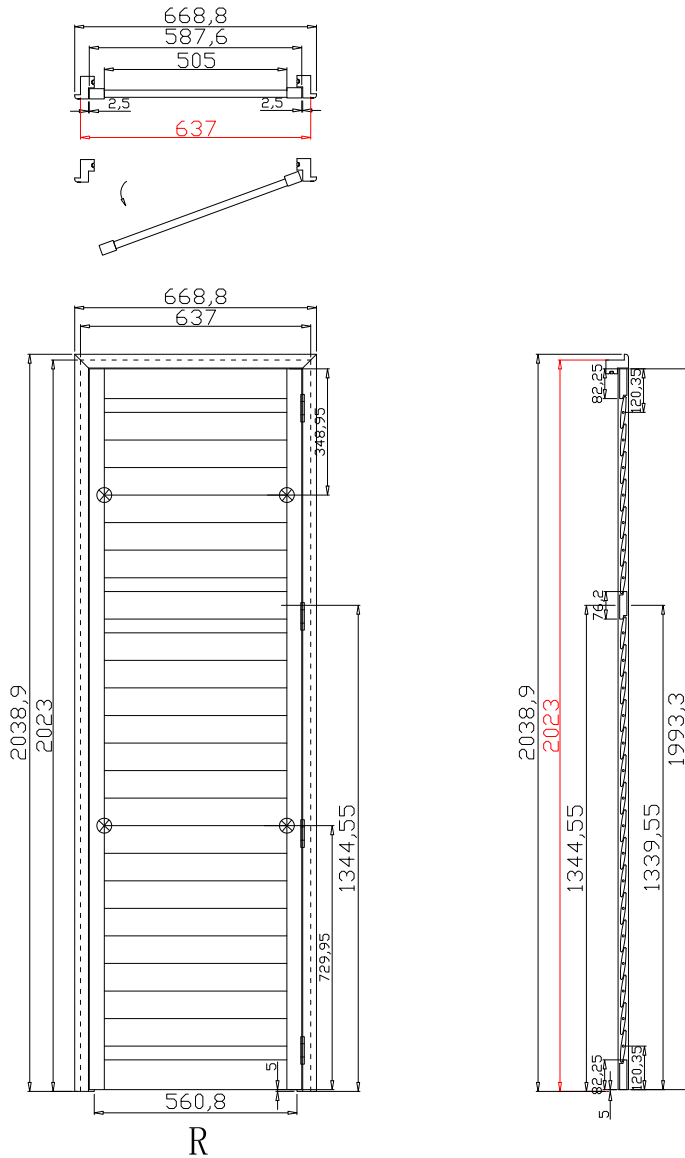

Rail Size(上下板尺寸): 557mm

**LIGHT BLOCK WITH MAGNETS FOR THE BOTTOM**

注意底部挡光木条上面需要安装磁铁片

Order No(订单号): ABC 48668 CLARKE

Item(序号): 8

Room(房间号): BAR

Louvre Size(叶片类型): 89mm

7

Louvre Quantity(叶片数量): 23

Louvre Size(叶片尺寸): 503.3mm

Rail Size(上下板尺寸): 555mm

**LIGHT BLOCK WITH MAGNETS FOR THE BOTTOM**

注意底部挡光木条上面需要安装磁铁片

Order No(订单号): ABC 48668 CLARKE

Item(序号): 9

Room(房间号): BAR

Louvre Size(叶片类型): 89mm

Deep BullNose Z Frame 38mm

Batten: 20\*20\*560.8 (mm)  
Timeless White(覆盖色)

5

12

**NOTES:**

Shutter Color: Timeless White(覆盖色)

Hinges Color: White(白色)