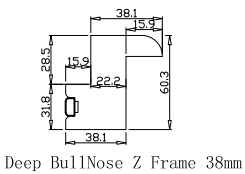

7

16

NOTES:

Shutter Color:Timeless White(覆盖色)

Hinges Color:White(白色)

Qty(数量): 1

Material(材质): Balmoral Pine Wood(松木)

Configuration(窗扇结构): L,IN, 3Side, 41.3mm Butt, Deep BullNose Z Frame 38mm

Tilt rod type(拉杆类型): Easy tilt rod(齿条拉杆)

Louvre Quantity(叶片数量): 23

Louvre Size(叶片尺寸): 506.3mm

Rail Size(上下板尺寸): 558mm

LIGHT BLOCK WITH MAGNETS FOR THE BOTTOM

注意底部挡光木条上面需要安装磁铁片

Order No(订单号):ABC 48668 CLARKE

Item(序号): 6

Room(房间号):BAR

Louvre Size(叶片类型): 89mm