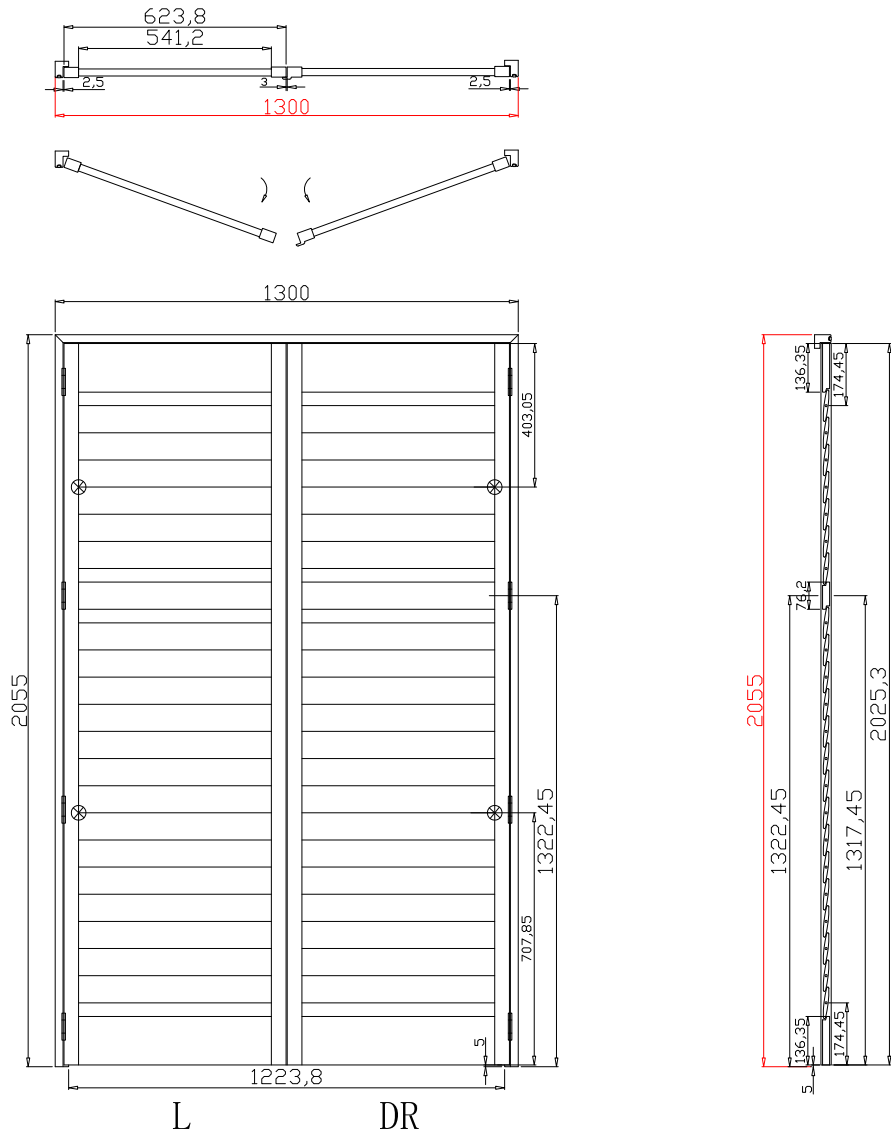

7
15

NOTES:

Shutter Color: Timeless White(覆盖色)

Hinges Color: White(白色)

Qty(数量): 1

Material(材质): Balmoral Pine Wood(松木)

Configuration(窗扇结构): L-DR,IN, 3Side, 41.3mm Astrigal, 46mm Vintage L

Tilt rod type(拉杆类型): Easy tilt rod(齿条拉杆)

Louvre Quantity(叶片数量): 44

Louvre Size(叶片尺寸): 539.5mm

Rail Size(上下板尺寸): 591.2mm

LIGHT BLOCK WITH MAGNETS FOR THE BOTTOM

注意底部挡光木条上面需要安装磁铁片

Order No(订单号): ABC 48668 CLARKE

Item(序号): 4

Room(房间号): BAR

Louvre Size(叶片类型): 89mm