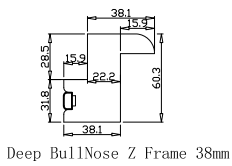

Rail Size(上下板尺寸): 378.7mm

**LIGHT BLOCK WITH MAGNETS FOR THE BOTTOM**

注意底部挡光木条上面需要安装磁铁片

Order No(订单号): ABC 48668 CLARKE

Item(序号): 10

Room(房间号): STAIR

Louvre Size(叶片类型): 89mm

Deep BullNose Z Frame 38mm

Configuration(窗扇结构): L-DR,IN, 3Side, 41.3mm Astrigal, 46mm Vintage L

Tilt rod type(拉杆类型): Easy tilt rod(齿条拉杆)

Louvre Quantity(叶片数量): 36

Louvre Size(叶片尺寸): 348.5mm

Rail Size(上下板尺寸): 400.2mm

**LIGHT BLOCK WITH MAGNETS FOR THE BOTTOM**