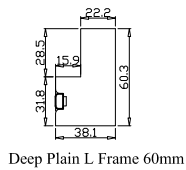

Tilt rod type(拉杆类型): Easy tilt rod(齿条拉杆)

Louvre Quantity(叶片数量): 22

Louvre Size(叶片尺寸): 634.3mm

Rail Size(上下板尺寸): 686mm

**LIGHT BLOCK WITH MAGNETS FOR THE BOTTOM**

注意底部挡光木条上面需要安装磁铁片

Order No(订单号): ABC 48668 CLARKE

Configuration(窗扇结构): L-DR,IN, 3Side, 41.3mm Astrigal, 46mm Vintage L

Tilt rod type(拉杆类型): Easy tilt rod(齿条拉杆)

Louvre Quantity(叶片数量): 44

Louvre Size(叶片尺寸): 539.5mm

Rail Size(上下板尺寸): 591.2mm

**LIGHT BLOCK WITH MAGNETS FOR THE BOTTOM**

Configuration(窗扇结构): L-DR,IN, 3Side, 41.3mm Astrigal, 46mm Vintage L

Tilt rod type(拉杆类型): Easy tilt rod(齿条拉杆)

Louvre Quantity(叶片数量): 36

Louvre Size(叶片尺寸): 348.5mm

Rail Size(上下板尺寸): 400.2mm

**LIGHT BLOCK WITH MAGNETS FOR THE BOTTOM**

Louvre Quantity(叶片数量): 18,36,18

Louvre Size(叶片尺寸): 550.8mm, 441.5mm, 549.8mm

Rail Size(上下板尺寸): 602.5mm, 493.2mm, 601.5mm

Order No(订单号): ABC 48668 CLARKE

Item(序号): 12

Room(房间号): BED

Louvre Size(叶片类型): 89mm

T-Post-46.5