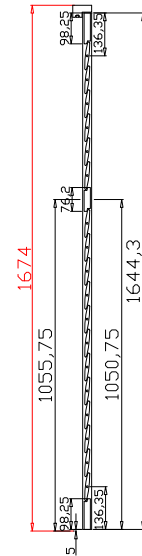

Rail Size(上下板尺寸): 378.7mm

**LIGHT BLOCK WITH MAGNETS FOR THE BOTTOM**

注意底部挡光木条上面需要安装磁铁片

Order No(订单号): ABC 48668 CLARKE

Item(序号): 10

Room(房间号): STAIR

Louvre Size(叶片类型): 89mm

Deep BullNose Z Frame 38mm

Configuration(窗扇结构): L-DR,IN, 3Side, 41.3mm Astrigal, 46mm Vintage L

Tilt rod type(拉杆类型): Easy tilt rod(齿条拉杆)

Louvre Quantity(叶片数量): 36

Louvre Size(叶片尺寸): 348.5mm

Rail Size(上下板尺寸): 400.2mm

**LIGHT BLOCK WITH MAGNETS FOR THE BOTTOM**

注意底部挡光木条上面需要安装磁铁片

Order No(订单号):ABC 48668 CLARKE

Item(序号): 11

Room(房间号):F/BED

Louvre Size(叶片类型): 89mm

VL-46.5

Batten:20\*20\*841.8 (mm)  
Timeless White(覆盖色)

**NOTES:**

Louvre Quantity(叶片数量): 18,36,18

Louvre Size(叶片尺寸): 550.8mm, 441.5mm, 549.8mm

Rail Size(上下板尺寸): 602.5mm, 493.2mm, 601.5mm

Order No(订单号): ABC 48668 CLARKE

Item(序号): 12

Room(房间号): BED

Louvre Size(叶片类型): 89mm

T-Post-46.5