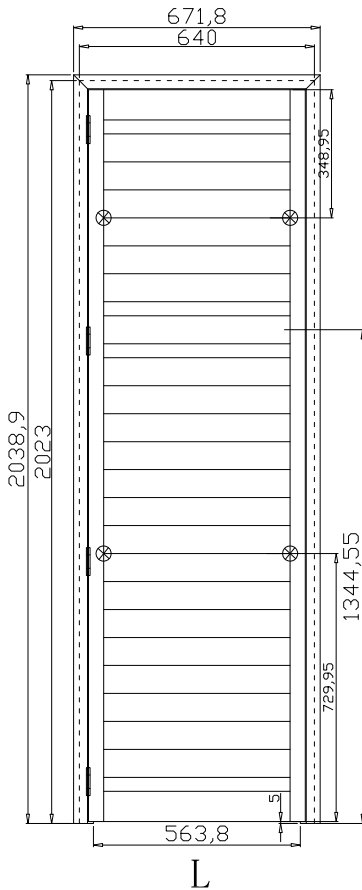

7

16

NOTES:

Shutter Color:Timeless White(覆盖色)

Hinges Color:White(白色)

Qty(数量): 1

Material(材质): Balmoral Pine Wood(松木)

Configuration(窗扇结构): L,IN, 3Side, 41.3mm Butt, Deep BullNose Z Frame 38mm

Tilt rod type(拉杆类型): Easy tilt rod(齿条拉杆)

Louvre Quantity(叶片数量): 23

Louvre Size(叶片尺寸): 506.3mm

Rail Size(上下板尺寸): 558mm

LIGHT BLOCK WITH MAGNETS FOR THE BOTTOM

注意底部挡光木条上面需要安装磁铁片

Order No(订单号):ABC 48668 CLARKE

Item(序号): 6

Room(房间号):BAR

Louvre Size(叶片类型): 89mm