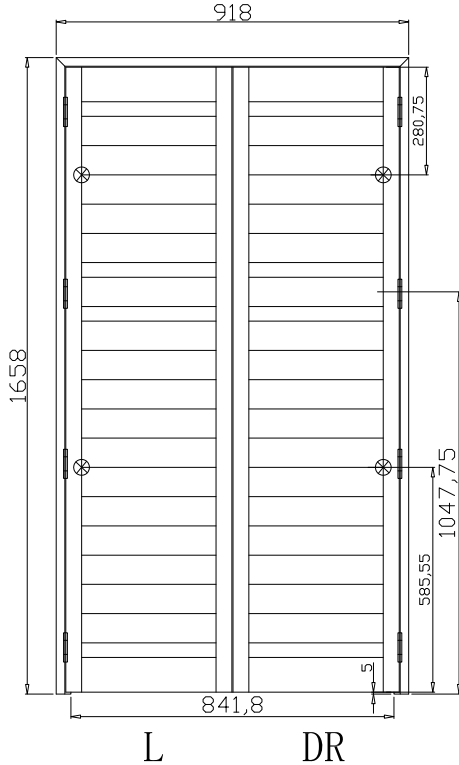

6

12

NOTES:

Shutter Color:Timeless White(覆盖色)

Hinges Color:White(白色)

Qty(数量): 1

Material(材质): Balmoral Pine Wood(松木)

Configuration(窗扇结构): L-DR,IN, 3Side, 41.3mm Astrigal, 46mm Vintage L

Tilt rod type(拉杆类型): Easy tilt rod(齿条拉杆)

Louvre Quantity(叶片数量): 36

Louvre Size(叶片尺寸): 348.5mm

Rail Size(上下板尺寸): 400.2mm

LIGHT BLOCK WITH MAGNETS FOR THE BOTTOM

注意底部挡光木条上面需要安装磁铁片

Order No(订单号):ABC 48668 CLARKE

Item(序号): 11

Room(房间号):F/BED

Louvre Size(叶片类型): 89mm