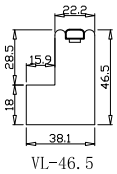

NOTES:

Shutter Color: Timeless White(覆盖色)

Hinges Color: White(白色)

Qty(数量): 1

Material(材质): Balmoral Pine Wood(松木)

Configuration(窗扇结构): R, IN, 3Side, 41.3mm Butt, 46mm Vintage L

Tilt rod type(拉杆类型): Easy tilt rod(齿条拉杆)

Louvre Quantity(叶片数量): 22

Louvre Size(叶片尺寸): 639.3mm

Rail Size(上下板尺寸): 691mm

LIGHT BLOCK WITH MAGNETS FOR THE BOTTOM

注意底部挡光木条上面需要安装磁铁片

Order No(订单号): ABC 48668 CLARKE

Item(序号): 3

Room(房间号): LOUNGE

Louvre Size(叶片类型): 89mm

7

15