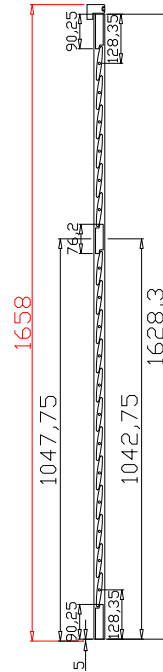

6

12

NOTES:

Shutter Color:Timeless White(覆盖色)

Hinges Color:White(白色)

Qty(数量): 1

Material(材质): Balmoral Pine Wood(松木)

Configuration(窗扇结构): L-DR,IN, 3Side, 41.3mm Astrigal, 46mm Vintage L

Tilt rod type(拉杆类型): Easy tilt rod(齿条拉杆)

Louvre Quantity(叶片数量): 36

Louvre Size(叶片尺寸): 348.5mm

Rail Size(上下板尺寸): 400.2mm

LIGHT BLOCK WITH MAGNETS FOR THE BOTTOM

注意底部挡光木条上面需要安装磁铁片

Order No(订单号):ABC 48668 CLARKE

Item(序号): 11

Room(房间号):F/BED

Louvre Size(叶片类型): 89mm