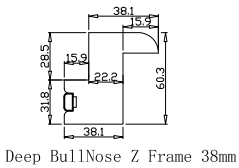

7

16

NOTES:

Shutter Color: Timeless White(覆盖色)

Hinges Color: White(白色)

Qty(数量): 1

Material(材质): Balmoral Pine Wood(松木)

Configuration(窗扇结构): L, IN, 3Side, 41.3mm Butt, Deep BullNose Z Frame 38mm

Tilt rod type(拉杆类型): Easy tilt rod(齿条拉杆)

Louvre Quantity(叶片数量): 23

Louvre Size(叶片尺寸): 507.3mm

Rail Size(上下板尺寸): 559mm

LIGHT BLOCK WITH MAGNETS FOR THE BOTTOM

注意底部挡光木条上面需要安装磁铁片

Order No(订单号): ABC 48668 CLARKE

Item(序号): 5

Room(房间号): BAR

Louvre Size(叶片类型): 89mm