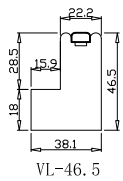

6

12

NOTES:

Shutter Color:Timeless White(覆盖色)

Hinges Color:White(白色)

Qty(数量): 1

Material(材质): Balmoral Pine Wood(松木)

Configuration(窗扇结构): L-DR,IN, 3Side, 41.3mm Astrigal, 46mm Vintage L

Tilt rod type(拉杆类型): Easy tilt rod(齿条拉杆)

Louvre Quantity(叶片数量): 36

Louvre Size(叶片尺寸): 348.5mm

Rail Size(上下板尺寸): 400.2mm

LIGHT BLOCK WITH MAGNETS FOR THE BOTTOM

注意底部挡光木条上面需要安装磁铁片

Order No(订单号):ABC 48668 CLARKE

Item(序号): 11

Room(房间号):F/BED

Louvre Size(叶片类型): 89mm