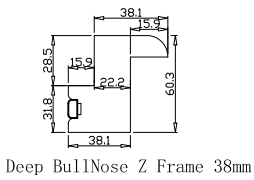

Qty(数量): 1

Material(材质): Balmoral Pine Wood(松木)

Configuration(窗扇结构): R,IN, 3Side, 41.3mm Butt, Deep BullNose Z Frame 38mm

Tilt rod type(拉杆类型): Easy tilt rod(齿条拉杆)

Louvre Quantity(叶片数量): 23

Louvre Size(叶片尺寸): 505.3mm

Rail Size(上下板尺寸): 557mm

**LIGHT BLOCK WITH MAGNETS FOR THE BOTTOM**

注意底部挡光木条上面需要安装磁铁片

Order No(订单号): ABC 48668 CLARKE

Item(序号): 8

Room(房间号): BAR

Louvre Size(叶片类型): 89mm

7