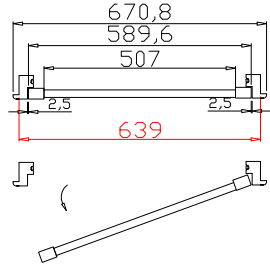

Configuration(窗扇结构): L,IN, 3Side, 41.3mm Butt, Deep BullNose Z Frame 38mm

Tilt rod type(拉杆类型): Easy tilt rod(齿条拉杆)

Louvre Quantity(叶片数量): 23

Louvre Size(叶片尺寸): 506.3mm

Rail Size(上下板尺寸): 558mm

**LIGHT BLOCK WITH MAGNETS FOR THE BOTTOM**

Louvre Quantity(叶片数量): 23

Louvre Size(叶片尺寸): 507.3mm

Rail Size(上下板尺寸): 559mm

**LIGHT BLOCK WITH MAGNETS FOR THE BOTTOM**

注意底部挡光木条上面需要安装磁铁片

Order No(订单号): ABC 48668 CLARKE

Item(序号): 7

Room(房间号): BAR

Louvre Size(叶片类型): 89mm

Deep BullNose Z Frame 38mm

Batten: 20\*20\*564.8 (mm)  
Timeless White(覆盖色)

7

16

**NOTES:**

Shutter Color: Timeless White(覆盖色)

Hinges Color: White(白色)

Rail Size(上下板尺寸): 557mm

**LIGHT BLOCK WITH MAGNETS FOR THE BOTTOM**

注意底部挡光木条上面需要安装磁铁片

Order No(订单号): ABC 48668 CLARKE

Item(序号): 8

Room(房间号): BAR

Louvre Size(叶片类型): 89mm

7