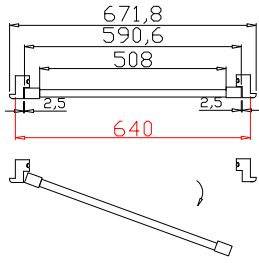

7

16

NOTES:

Shutter Color:Timeless White(覆盖色)

Hinges Color:White(白色)

Qty(数量): 1

Material(材质): Balmoral Pine Wood(松木)

Configuration(窗扇结构): L,IN, 3Side, 41.3mm Butt, Deep BullNose Z Frame 38mm

Tilt rod type(拉杆类型): Easy tilt rod(齿条拉杆)

Louvre Quantity(叶片数量): 23

Louvre Size(叶片尺寸): 506.3mm

Rail Size(上下板尺寸): 558mm

LIGHT BLOCK WITH MAGNETS FOR THE BOTTOM

注意底部挡光木条上面需要安装磁铁片

Order No(订单号):ABC 48668 CLARKE

Item(序号): 6

Room(房间号):BAR

Louvre Size(叶片类型): 89mm