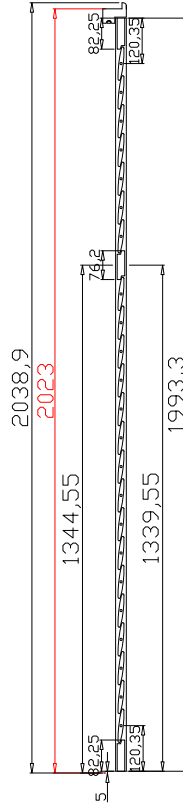

Material(材质): Balmoral Pine Wood(松木)

Configuration(窗扇结构): R, IN, 3Side, 41.3mm Butt, 46mm Vintage L

Tilt rod type(拉杆类型): Easy tilt rod(齿条拉杆)

Louvre Quantity(叶片数量): 22

Louvre Size(叶片尺寸): 639.3mm

Rail Size(上下板尺寸): 691mm

Configuration(窗扇结构): L,IN, 3Side, 41.3mm Butt, Deep BullNose Z Frame 38mm

Tilt rod type(拉杆类型): Easy tilt rod(齿条拉杆)

Louvre Quantity(叶片数量): 23

Louvre Size(叶片尺寸): 506.3mm

Rail Size(上下板尺寸): 558mm

**LIGHT BLOCK WITH MAGNETS FOR THE BOTTOM**

Louvre Quantity(叶片数量): 23

Louvre Size(叶片尺寸): 507.3mm

Rail Size(上下板尺寸): 559mm

**LIGHT BLOCK WITH MAGNETS FOR THE BOTTOM**

注意底部挡光木条上面需要安装磁铁片

Order No(订单号): ABC 48668 CLARKE

Item(序号): 7

Room(房间号): BAR

Louvre Size(叶片类型): 89mm

Deep BullNose Z Frame 38mm

Batten: 20\*20\*564.8 (mm)  
Timeless White(覆盖色)

7

16

**NOTES:**

Shutter Color: Timeless White(覆盖色)

Hinges Color: White(白色)