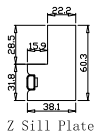

NOTES:

Shutter Color: Timeless White(覆盖色)

Hinges Color: White(白色)

Qty(数量): 1

Material(材质): Pine Wood(松木)

Configuration(窗扇结构): LTRTR, IN, 4SP, 41.3mm Butt, Deep BullNose Z Frame 38mm

Tilt rod type(拉杆类型): Center tilt rod(中拉杆)

Louvre Quantity(叶片数量): 16, 16, 16

Louvre Size(叶片尺寸): 662.8mm, 670.3mm, 663.8mm

Rail Size(上下板尺寸): 714.5mm, 722mm, 715.5mm

Order No(订单号): ABC 48618 cran

Item(序号): 2

Room(房间号): LOUNGE

Louvre Size(叶片类型): 89mm