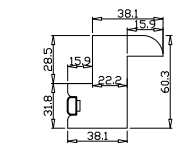

Louvre Quantity(叶片数量): 12

Louvre Size(叶片尺寸): 431.3mm

Rail Size(上下板尺寸): 483mm

Order No(订单号):ABC 48618 cran

Item(序号): 1

Room(房间号):TOILET

Louvre Size(叶片类型): 89mm

Z Sill Plate

Tilt rod type(拉杆类型): Center tilt rod(中拉杆)

Louvre Quantity(叶片数量): 16, 16, 16

Louvre Size(叶片尺寸): 662.8mm, 670.3mm, 663.8mm

Rail Size(上下板尺寸): 714.5mm, 722mm, 715.5mm

Order No(订单号): ABC 48618 cran

Item(序号): 2

Room(房间号): LOUNGE