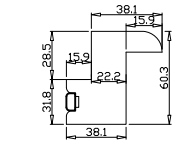

Deep BullNose Z Frame 38mm