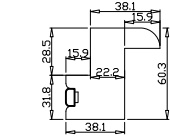

Deep BullNose Z Frame 38mm