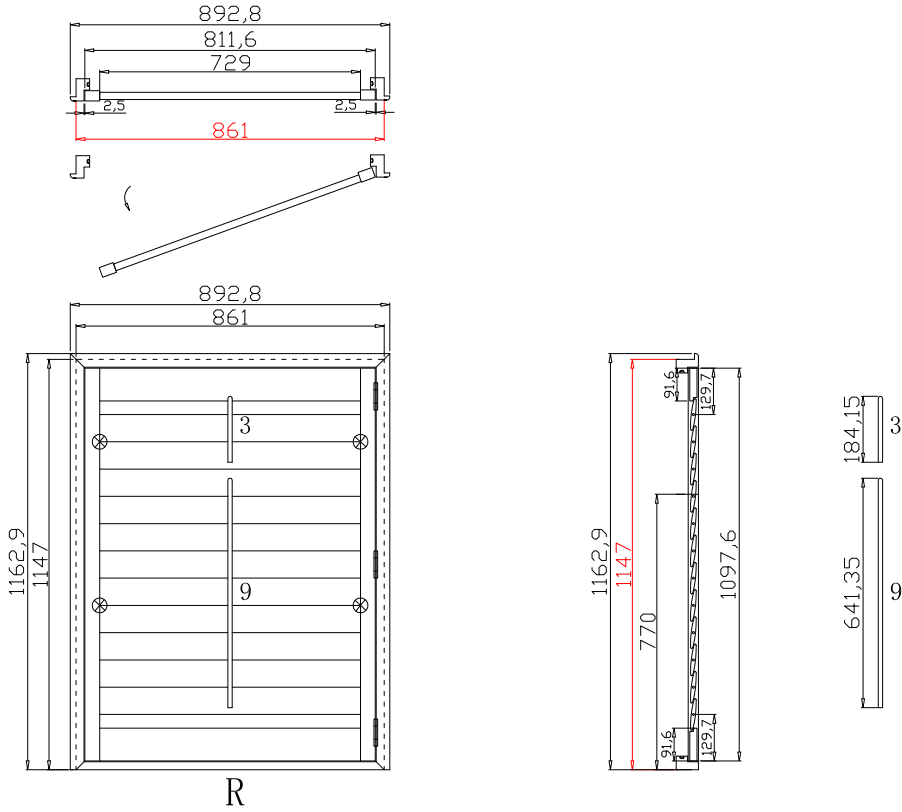

Louvre Quantity(叶片数量): 12

Louvre Size(叶片尺寸): 727.3mm

Rail Size(上下板尺寸): 779mm

Order No(订单号):ABC 48618 cran

Item(序号): 9

Room(房间号):JESSICA

Louvre Size(叶片类型): 89mm

R

Louvre Quantity(叶片数量): 12

Louvre Size(叶片尺寸): 727.3mm

Rail Size(上下板尺寸): 779mm

Order No(订单号):ABC 48618 cran

Item(序号): 10

Room(房间号):BATH

Louvre Size(叶片类型): 89mm

Z Sill Plate