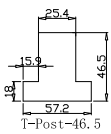

NOTES:

Shutter Color: Timeless White(覆盖色)

Hinges Color: White(白色)

Qty(数量): 1

Material(材质): Pine Wood(松木)

Configuration(窗扇结构): LTRTR, IN, 4SP, 41.3mm Butt, Deep BullNose Z Frame 38mm

Tilt rod type(拉杆类型): Center tilt rod(中拉杆)

Louvre Quantity(叶片数量): 16, 16, 16

Louvre Size(叶片尺寸): 662.8mm, 670.3mm, 663.8mm

Rail Size(上下板尺寸): 714.5mm, 722mm, 715.5mm

Order No(订单号): ABC 48618 cran

Item(序号): 2

Room(房间号): LOUNGE

Louvre Size(叶片类型): 89mm