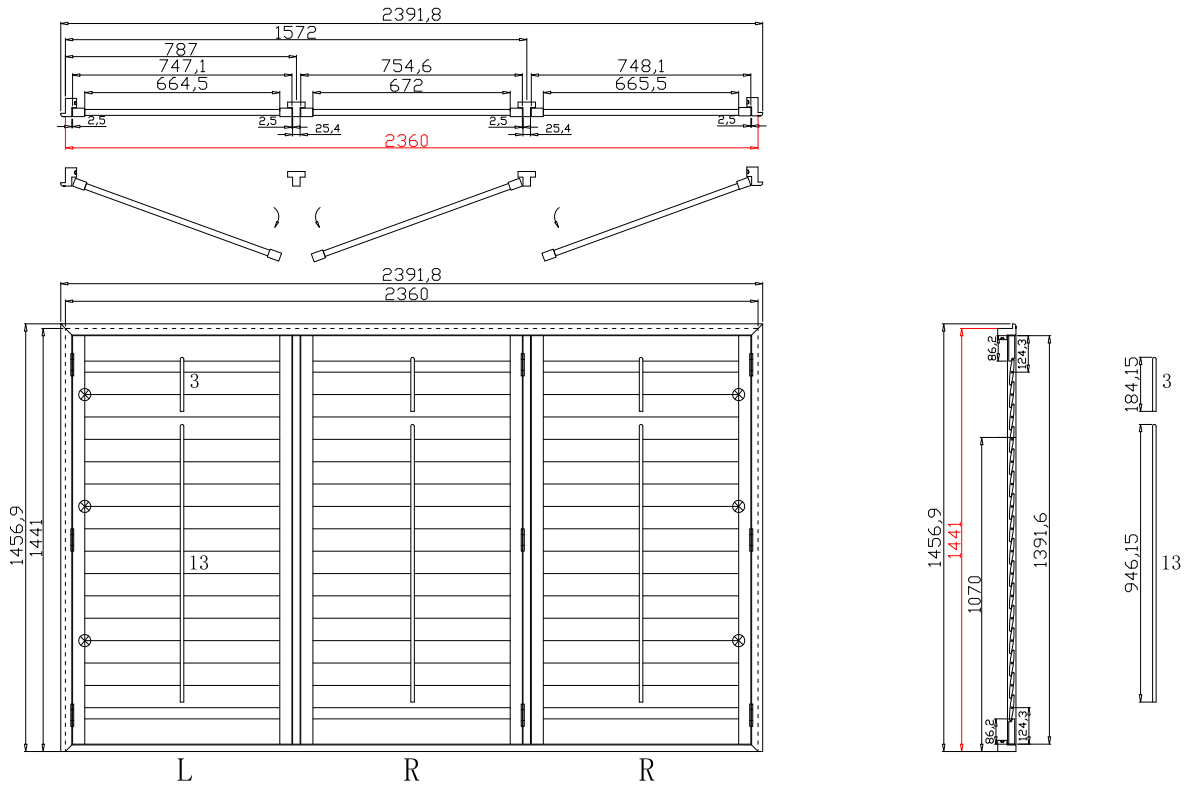

NOTES:

Shutter Color: Timeless White(覆盖色)

Hinges Color: White(白色)

Qty(数量): 1

Material(材质): Pine Wood(松木)

Configuration(窗扇结构): LTRTR, IN, 4SP, 41.3mm Butt, Deep BullNose Z Frame 38mm

Tilt rod type(拉杆类型): Center tilt rod(中拉杆)

Louvre Quantity(叶片数量): 16, 16, 16

Louvre Size(叶片尺寸): 662.8mm, 670.3mm, 663.8mm

Rail Size(上下板尺寸): 714.5mm, 722mm, 715.5mm

Order No(订单号): ABC 48618 cran

Item(序号): 2

Room(房间号): LOUNGE

Louvre Size(叶片类型): 89mm