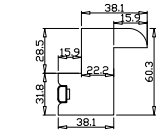

Deep BullNose Z Frame 38mm