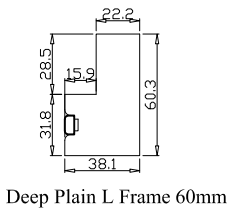

Louvre Quantity(叶片数量): 12

Louvre Size(叶片尺寸): 727.3mm

Rail Size(上下板尺寸): 779mm

Order No(订单号): ABC 48618 cran

Item(序号): 8

Room(房间号): SPARE

Louvre Size(叶片类型): 89mm

**NOTES:**

Louvre Quantity(叶片数量): 12

Louvre Size(叶片尺寸): 727.3mm

Rail Size(上下板尺寸): 779mm

Order No(订单号):ABC 48618 cran

Item(序号): 9

Room(房间号):JESSICA

Louvre Size(叶片类型): 89mm

R

Louvre Quantity(叶片数量): 12

Louvre Size(叶片尺寸): 727.3mm

Rail Size(上下板尺寸): 779mm

Order No(订单号):ABC 48618 cran

Item(序号): 10

Room(房间号):BATH

Louvre Size(叶片类型): 89mm

Z Sill Plate