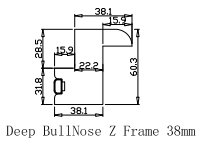

NOTES:

Shutter Color: Timeless White(覆盖色)

Hinges Color: White(白色)

Qty(数量): 1

Material(材质): Pine Wood(松木)

Configuration(窗扇结构): LTRTR, IN, 4SP, 41.3mm Butt, Deep BullNose Z Frame 38mm

Tilt rod type(拉杆类型): Center tilt rod(中拉杆)

Louvre Quantity(叶片数量): 16, 16, 16

Louvre Size(叶片尺寸): 662.8mm, 670.3mm, 663.8mm

Rail Size(上下板尺寸): 714.5mm, 722mm, 715.5mm

Order No(订单号): ABC 48618 cran

Item(序号): 2

Room(房间号): LOUNGE

Louvre Size(叶片类型): 89mm