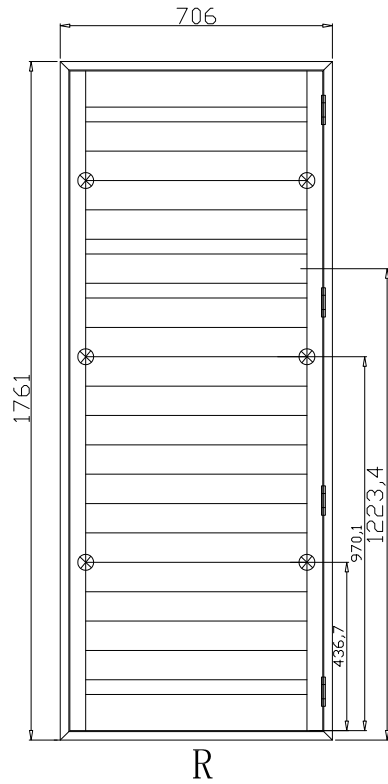

Louvre Quantity(叶片数量): 19

Louvre Size(叶片尺寸): 554.3mm

Rail Size(上下板尺寸): 606mm

Order No(订单号):ABC 47995 HARPER

Item(序号): 1

Room(房间号):

Louvre Size(叶片类型): 89mm

Double Insert L Frame 50mm

Material(材质): Pine Wood(松木)

Configuration(窗扇结构): LDL-DR,IN, 4Side, 41.3mm Astrigal, Double Insert L Frame 50mm

Tilt rod type(拉杆类型): Easy tilt rod(齿条拉杆)

Louvre Quantity(叶片数量): 57

Louvre Size(叶片尺寸): 400.4mm

Rail Size(上下板尺寸): 452.1mm

Order No(订单号):ABC 47995 HARPER

Item(序号): 2

Room(房间号):

Louvre Size(叶片类型): 89mm

Double Insert L Frame 50mm

5

6

Louvre Quantity (叶片数量): 19

Louvre Size (叶片尺寸): 572.3mm

Rail Size (上下板尺寸): 624mm

Order No (订单号): ABC 47995 HARPER

Item (序号): 3

Room (房间号):

Louvre Size (叶片类型): 89mm

Double Insert L Frame 50mm