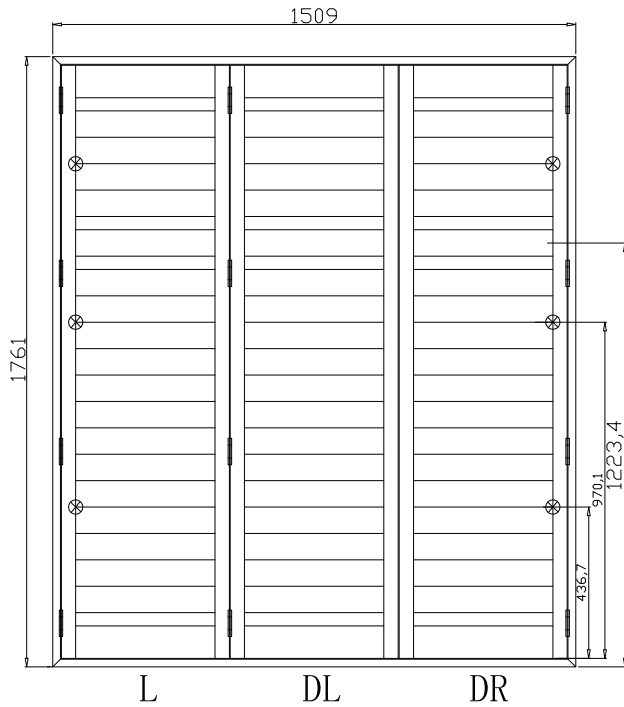

5
6
8

NOTES:

Shutter Color:Mist Grey(覆盖色)

Hinges Color:Nickel(镀镍合页)

Qty(数量): 1

Material(材质): Pine Wood(松木)

Configuration(窗扇结构): LDL-DR,IN, 4Side, 41.3mm Astrigal, Double Insert L Frame 50mm

Tilt rod type(拉杆类型): Easy tilt rod(齿条拉杆)

Louvre Quantity(叶片数量): 57

Louvre Size(叶片尺寸): 400.4mm

Rail Size(上下板尺寸): 452.1mm

Order No(订单号):ABC 47995 HARPER

Item(序号): 2

Room(房间号):

Louvre Size(叶片类型): 89mm