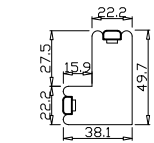

Louvre Quantity(叶片数量): 19

Louvre Size(叶片尺寸): 554.3mm

Rail Size(上下板尺寸): 606mm

Order No(订单号):ABC 47995 HARPER

Item(序号): 1

Room(房间号):

Louvre Size(叶片类型): 89mm

Double Insert L Frame 50mm

Material(材质): Pine Wood(松木)

Configuration(窗扇结构): LDL-DR,IN, 4Side, 41.3mm Astrigal, Double Insert L Frame 50mm

Tilt rod type(拉杆类型): Easy tilt rod(齿条拉杆)

Louvre Quantity(叶片数量): 57

Louvre Size(叶片尺寸): 400.4mm

Rail Size(上下板尺寸): 452.1mm

Order No(订单号):ABC 47995 HARPER

Item(序号): 2

Room(房间号):

Louvre Size(叶片类型): 89mm

Double Insert L Frame 50mm

5

6

Louvre Quantity (叶片数量): 19

Louvre Size (叶片尺寸): 572.3mm

Rail Size (上下板尺寸): 624mm

Order No (订单号): ABC 47995 HARPER

Item (序号): 3

Room (房间号):

Louvre Size (叶片类型): 89mm

Double Insert L Frame 50mm