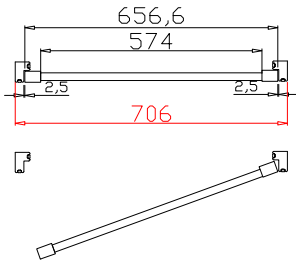

Louvre Quantity(叶片数量): 19

Louvre Size(叶片尺寸): 554.3mm

Rail Size(上下板尺寸): 606mm

Order No(订单号):ABC 47995 HARPER

Item(序号): 1

Room(房间号):

Louvre Size(叶片类型): 89mm

Double Insert L Frame 50mm

Material(材质): Pine Wood(松木)

Configuration(窗扇结构): LDL-DR,IN, 4Side, 41.3mm Astrigal, Double Insert L Frame 50mm

Tilt rod type(拉杆类型): Easy tilt rod(齿条拉杆)

Louvre Quantity(叶片数量): 57

Louvre Size(叶片尺寸): 400.4mm

Rail Size(上下板尺寸): 452.1mm

Order No(订单号):ABC 47995 HARPER

Item(序号): 2

Room(房间号):

Louvre Size(叶片类型): 89mm

Double Insert L Frame 50mm

5

6

Louvre Quantity (叶片数量): 19

Louvre Size (叶片尺寸): 572.3mm

Rail Size (上下板尺寸): 624mm

Order No (订单号): ABC 47995 HARPER

Item (序号): 3

Room (房间号):

Louvre Size (叶片类型): 89mm

Double Insert L Frame 50mm