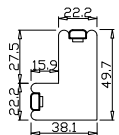

Louvre Quantity(叶片数量): 19

Louvre Size(叶片尺寸): 554.3mm

Rail Size(上下板尺寸): 606mm

Order No(订单号):ABC 47995 HARPER

Item(序号): 1

Room(房间号):

Louvre Size(叶片类型): 89mm

Double Insert L Frame 50mm

Material(材质): Pine Wood(松木)

Configuration(窗扇结构): LDL-DR,IN, 4Side, 41.3mm Astrigal, Double Insert L Frame 50mm

Tilt rod type(拉杆类型): Easy tilt rod(齿条拉杆)

Louvre Quantity(叶片数量): 57

Louvre Size(叶片尺寸): 400.4mm

Rail Size(上下板尺寸): 452.1mm

Order No(订单号):ABC 47995 HARPER

Item(序号): 2

Room(房间号):

Louvre Size(叶片类型): 89mm

Double Insert L Frame 50mm

5

6

Louvre Quantity (叶片数量): 19

Louvre Size (叶片尺寸): 572.3mm

Rail Size (上下板尺寸): 624mm

Order No (订单号): ABC 47995 HARPER

Item (序号): 3

Room (房间号):

Louvre Size (叶片类型): 89mm

Double Insert L Frame 50mm