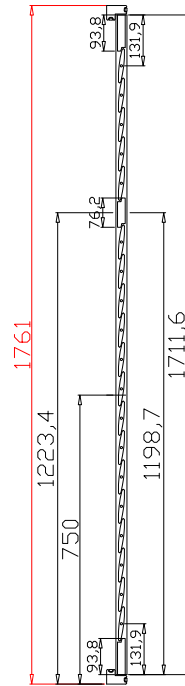

Louvre Quantity(叶片数量): 19

Louvre Size(叶片尺寸): 554.3mm

Rail Size(上下板尺寸): 606mm

Order No(订单号):ABC 47995 HARPER

Item(序号): 1

Room(房间号):

Louvre Size(叶片类型): 89mm

Double Insert L Frame 50mm

Material(材质): Pine Wood(松木)

Configuration(窗扇结构): LDL-DR,IN, 4Side, 41.3mm Astrigal, Double Insert L Frame 50mm

Tilt rod type(拉杆类型): Easy tilt rod(齿条拉杆)

Louvre Quantity(叶片数量): 57

Louvre Size(叶片尺寸): 400.4mm

Rail Size(上下板尺寸): 452.1mm

Order No(订单号):ABC 47995 HARPER

Item(序号): 2

Room(房间号):

Louvre Size(叶片类型): 89mm

Double Insert L Frame 50mm

5

6

Louvre Quantity (叶片数量): 19

Louvre Size (叶片尺寸): 572.3mm

Rail Size (上下板尺寸): 624mm

Order No (订单号): ABC 47995 HARPER

Item (序号): 3

Room (房间号):

Louvre Size (叶片类型): 89mm

Double Insert L Frame 50mm