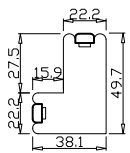

Louvre Quantity(叶片数量): 19

Louvre Size(叶片尺寸): 554.3mm

Rail Size(上下板尺寸): 606mm

Order No(订单号):ABC 47995 HARPER

Item(序号): 1

Room(房间号):

Louvre Size(叶片类型): 89mm

Double Insert L Frame 50mm

Material(材质): Pine Wood(松木)

Configuration(窗扇结构): LDL-DR,IN, 4Side, 41.3mm Astrigal, Double Insert L Frame 50mm

Tilt rod type(拉杆类型): Easy tilt rod(齿条拉杆)

Louvre Quantity(叶片数量): 57

Louvre Size(叶片尺寸): 400.4mm

Rail Size(上下板尺寸): 452.1mm

Order No(订单号):ABC 47995 HARPER

Item(序号): 2

Room(房间号):

Louvre Size(叶片类型): 89mm

Double Insert L Frame 50mm

5

6

Louvre Quantity (叶片数量): 19

Louvre Size (叶片尺寸): 572.3mm

Rail Size (上下板尺寸): 624mm

Order No (订单号): ABC 47995 HARPER

Item (序号): 3

Room (房间号):

Louvre Size (叶片类型): 89mm

Double Insert L Frame 50mm