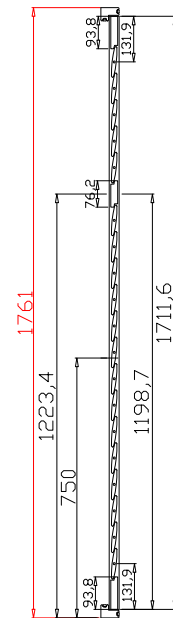

5
6
8

NOTES:

Shutter Color:Mist Grey(覆盖色)

Hinges Color:Nickel(镀镍合页)

Qty(数量): 1

Material(材质): Pine Wood(松木)

Configuration(窗扇结构): LDL-DR,IN, 4Side, 41.3mm Astrigal, Double Insert L Frame 50mm

Tilt rod type(拉杆类型): Easy tilt rod(齿条拉杆)

Louvre Quantity(叶片数量): 57

Louvre Size(叶片尺寸): 400.4mm

Rail Size(上下板尺寸): 452.1mm

Order No(订单号):ABC 47995 HARPER

Item(序号): 2

Room(房间号):

Louvre Size(叶片类型): 89mm