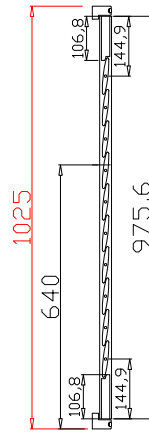

Configuration(窗扇结构): L, IN, 4Side, 41.3mm Butt, 46mm Vintage L

Tilt rod type(拉杆类型): Easy tilt rod(齿条拉杆)

Louvre Quantity(叶片数量): 14

Louvre Size(叶片尺寸): 392.3mm

Rail Size(上下板尺寸): 444mm

Order No(订单号): ABC 47990 ROTHNIE

Rail Size(上下板尺寸): 407.7mm

Order No(订单号): ABC 47990 ROTHNIE

Item(序号): 2

Room(房间号):

Louvre Size(叶片类型): 89mm

5

9

NOTES:

Louvre Size(叶片尺寸): 393.3mm

Rail Size(上下板尺寸): 445mm

Order No(订单号):ABC 47990 ROTHNIE

Item(序号): 3

Room(房间号):

Louvre Size(叶片类型): 89mm

3

7

Louvre Quantity(叶片数量): 10

Louvre Size(叶片尺寸): 659.3mm

Rail Size(上下板尺寸): 711mm

Order No(订单号):ABC 47990 ROTHNIE

Item(序号): 4

Room(房间号):

Louvre Size(叶片类型): 89mm