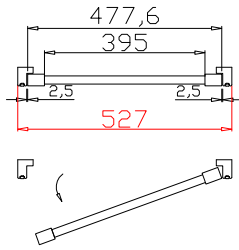

Configuration(窗扇结构): L, IN, 4Side, 41.3mm Butt, 46mm Vintage L

Tilt rod type(拉杆类型): Easy tilt rod(齿条拉杆)

Louvre Quantity(叶片数量): 14

Louvre Size(叶片尺寸): 392.3mm

Rail Size(上下板尺寸): 444mm

Order No(订单号): ABC 47990 ROTHNIE

Rail Size(上下板尺寸): 407.7mm

Order No(订单号): ABC 47990 ROTHNIE

Item(序号): 2

Room(房间号):

Louvre Size(叶片类型): 89mm

5

9

NOTES:

Louvre Size(叶片尺寸): 393.3mm

Rail Size(上下板尺寸): 445mm

Order No(订单号):ABC 47990 ROTHNIE

Item(序号): 3

Room(房间号):

Louvre Size(叶片类型): 89mm

3

7

Louvre Quantity(叶片数量): 10

Louvre Size(叶片尺寸): 659.3mm

Rail Size(上下板尺寸): 711mm

Order No(订单号):ABC 47990 ROTHNIE

Item(序号): 4

Room(房间号):

Louvre Size(叶片类型): 89mm