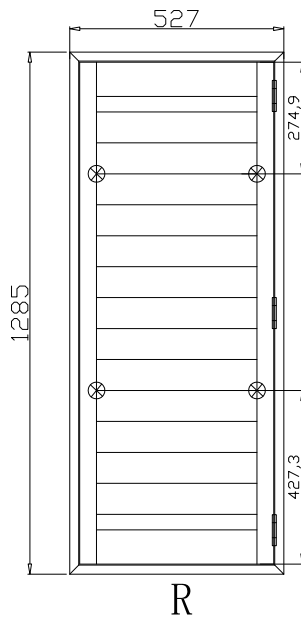

Configuration(窗扇结构): L, IN, 4Side, 41.3mm Butt, 46mm Vintage L

Tilt rod type(拉杆类型): Easy tilt rod(齿条拉杆)

Louvre Quantity(叶片数量): 14

Louvre Size(叶片尺寸): 392.3mm

Rail Size(上下板尺寸): 444mm

Order No(订单号): ABC 47990 ROTHNIE

Rail Size(上下板尺寸): 407.7mm

Order No(订单号): ABC 47990 ROTHNIE

Item(序号): 2

Room(房间号):

Louvre Size(叶片类型): 89mm

5

9

NOTES:

Louvre Size(叶片尺寸): 393.3mm

Rail Size(上下板尺寸): 445mm

Order No(订单号):ABC 47990 ROTHNIE

Item(序号): 3

Room(房间号):

Louvre Size(叶片类型): 89mm

3

7

Louvre Quantity(叶片数量): 10

Louvre Size(叶片尺寸): 659.3mm

Rail Size(上下板尺寸): 711mm

Order No(订单号):ABC 47990 ROTHNIE

Item(序号): 4

Room(房间号):

Louvre Size(叶片类型): 89mm