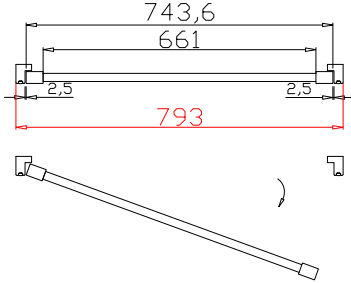

Configuration(窗扇结构): L, IN, 4Side, 41.3mm Butt, 46mm Vintage L

Tilt rod type(拉杆类型): Easy tilt rod(齿条拉杆)

Louvre Quantity(叶片数量): 14

Louvre Size(叶片尺寸): 392.3mm

Rail Size(上下板尺寸): 444mm

Order No(订单号): ABC 47990 ROTHNIE

Rail Size(上下板尺寸): 407.7mm

Order No(订单号): ABC 47990 ROTHNIE

Item(序号): 2

Room(房间号):

Louvre Size(叶片类型): 89mm

5

9

NOTES:

Louvre Size(叶片尺寸): 393.3mm

Rail Size(上下板尺寸): 445mm

Order No(订单号):ABC 47990 ROTHNIE

Item(序号): 3

Room(房间号):

Louvre Size(叶片类型): 89mm

3

7

Louvre Quantity(叶片数量): 10

Louvre Size(叶片尺寸): 659.3mm

Rail Size(上下板尺寸): 711mm

Order No(订单号):ABC 47990 ROTHNIE

Item(序号): 4

Room(房间号):

Louvre Size(叶片类型): 89mm