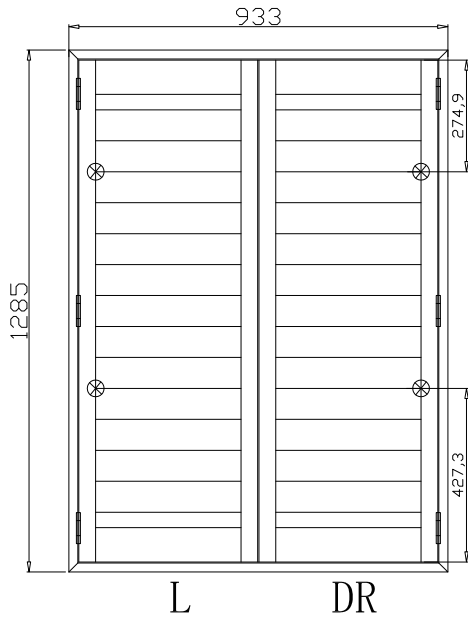

Configuration(窗扇结构): L, IN, 4Side, 41.3mm Butt, 46mm Vintage L

Tilt rod type(拉杆类型): Easy tilt rod(齿条拉杆)

Louvre Quantity(叶片数量): 14

Louvre Size(叶片尺寸): 392.3mm

Rail Size(上下板尺寸): 444mm

Order No(订单号): ABC 47990 ROTHNIE

Item(序号): 1

Room(房间号):

Louvre Size(叶片类型): 89mm

VL-46.5

5

9

NOTES:

Shutter Color: Timeless White(覆盖色)

Louvre Size(叶片尺寸): 393.3mm

Rail Size(上下板尺寸): 445mm

Order No(订单号):ABC 47990 ROTHNIE

Item(序号): 3

Room(房间号):

Louvre Size(叶片类型): 89mm

3

7

Louvre Quantity(叶片数量): 10

Louvre Size(叶片尺寸): 659.3mm

Rail Size(上下板尺寸): 711mm

Order No(订单号):ABC 47990 ROTHNIE

Item(序号): 4

Room(房间号):

Louvre Size(叶片类型): 89mm