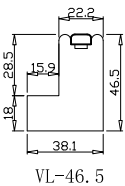

5

9

L

NOTES:

Shutter Color: Timeless White(覆盖色)

Hinges Color: White(白色)

Qty(数量): 1

Material(材质): Pine Wood(松木)

Configuration(窗扇结构): L, IN, 4Side, 41.3mm Butt, 46mm Vintage L

Tilt rod type(拉杆类型): Easy tilt rod(齿条拉杆)

Louvre Quantity(叶片数量): 14

Louvre Size(叶片尺寸): 392.3mm

Rail Size(上下板尺寸): 444mm

Order No(订单号): ABC 47990 ROTHNIE

Item(序号): 1

Room(房间号):

Louvre Size(叶片类型): 89mm

VL-46.5