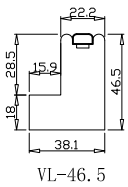

NOTES:

Shutter Color:Timeless White(覆盖色)

Hinges Color:White(白色)

Qty(数量): 1

Material(材质): Pine Wood(松木)

Configuration(窗扇结构): L,IN, 4Side, 41.3mm Butt, 46mm Vintage L

Tilt rod type(拉杆类型): Easy tilt rod(齿条拉杆)

Louvre Quantity(叶片数量): 10

Louvre Size(叶片尺寸): 659.3mm

Rail Size(上下板尺寸): 711mm

Order No(订单号):ABC 47990 ROTHNIE

Item(序号): 4

Room(房间号):

Louvre Size(叶片类型): 89mm