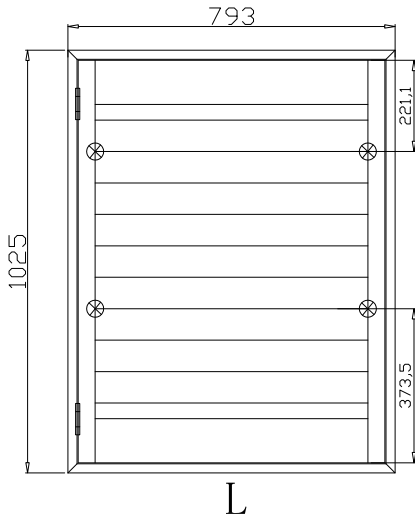

Rail Size(上下板尺寸): 407.7mm

Order No(订单号): ABC 47990 ROTHNIE

Item(序号): 2

Room(房间号):

Louvre Size(叶片类型): 89mm

5

9

NOTES:

Louvre Size(叶片尺寸): 393.3mm

Rail Size(上下板尺寸): 445mm

Order No(订单号):ABC 47990 ROTHNIE

Item(序号): 3

Room(房间号):

Louvre Size(叶片类型): 89mm

3

7

Louvre Quantity(叶片数量): 10

Louvre Size(叶片尺寸): 659.3mm

Rail Size(上下板尺寸): 711mm

Order No(订单号):ABC 47990 ROTHNIE

Item(序号): 4

Room(房间号):

Louvre Size(叶片类型): 89mm