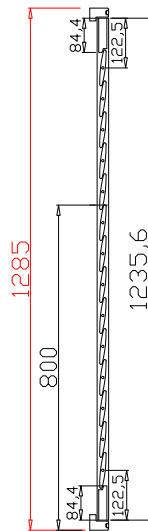

Configuration(窗扇结构): L, IN, 4Side, 41.3mm Butt, 46mm Vintage L

Tilt rod type(拉杆类型): Easy tilt rod(齿条拉杆)

Louvre Quantity(叶片数量): 14

Louvre Size(叶片尺寸): 392.3mm

Rail Size(上下板尺寸): 444mm

Order No(订单号): ABC 47990 ROTHNIE

Rail Size(上下板尺寸): 407.7mm

Order No(订单号): ABC 47990 ROTHNIE

Item(序号): 2

Room(房间号):

Louvre Size(叶片类型): 89mm

5

9

NOTES:

Louvre Size(叶片尺寸): 393.3mm

Rail Size(上下板尺寸): 445mm

Order No(订单号):ABC 47990 ROTHNIE

Item(序号): 3

Room(房间号):

Louvre Size(叶片类型): 89mm

3

7

Louvre Quantity(叶片数量): 10

Louvre Size(叶片尺寸): 659.3mm

Rail Size(上下板尺寸): 711mm

Order No(订单号):ABC 47990 ROTHNIE

Item(序号): 4

Room(房间号):

Louvre Size(叶片类型): 89mm