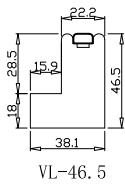

Configuration(窗扇结构): L, IN, 4Side, 41.3mm Butt, 46mm Vintage L

Tilt rod type(拉杆类型): Easy tilt rod(齿条拉杆)

Louvre Quantity(叶片数量): 14

Louvre Size(叶片尺寸): 392.3mm

Rail Size(上下板尺寸): 444mm

Order No(订单号): ABC 47990 ROTHNIE

Rail Size(上下板尺寸): 407.7mm

Order No(订单号): ABC 47990 ROTHNIE

Item(序号): 2

Room(房间号):

Louvre Size(叶片类型): 89mm

5

9

NOTES:

Louvre Size(叶片尺寸): 393.3mm

Rail Size(上下板尺寸): 445mm

Order No(订单号):ABC 47990 ROTHNIE

Item(序号): 3

Room(房间号):

Louvre Size(叶片类型): 89mm

3

7

Louvre Quantity(叶片数量): 10

Louvre Size(叶片尺寸): 659.3mm

Rail Size(上下板尺寸): 711mm

Order No(订单号):ABC 47990 ROTHNIE

Item(序号): 4

Room(房间号):

Louvre Size(叶片类型): 89mm