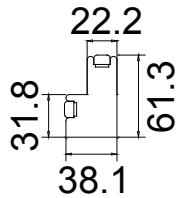

Tilt rod type (拉杆类型): Easy tilt System

Louvre Quantity (叶片数量): 64

Louvre Size (叶片尺寸): 116.7mm

Rail Size (上下板中板尺寸): 168.7mm

64

Order No (订单号): ABC 47817 WILLIAMS

Item (序号): 1

Room (房间号): 1

Louvre Size (叶片类型): 89mm

NOTES:

L R

Shutter Color: 002 Wevet

Hinges Color: White

Qty(数量): 1

Material(材质): New York Real Wood(松木)

Configuration(窗扇结构): L-DR, IN, 4side, Astrigal Stile 41.3mm, Double Insert L Frame 60mm

Tilt rod type(拉杆类型): Easy tilt System

Louvre Quantity(叶片数量): 20

Louvre Size(叶片尺寸): 236.5mm

Rail Size(上下板中板尺寸): 288.5mm

Order No(订单号): ABC 47817 WILLIAMS

Item(序号): 2

Room(房间号): 2

Louvre Size(叶片类型): 89mm

Double Insert L Frame 60mm

89mm

Configuration(窗扇结构): L-DR, IN, 4side, Astrigal Stile 41.3mm, Double Insert L Frame 60mm