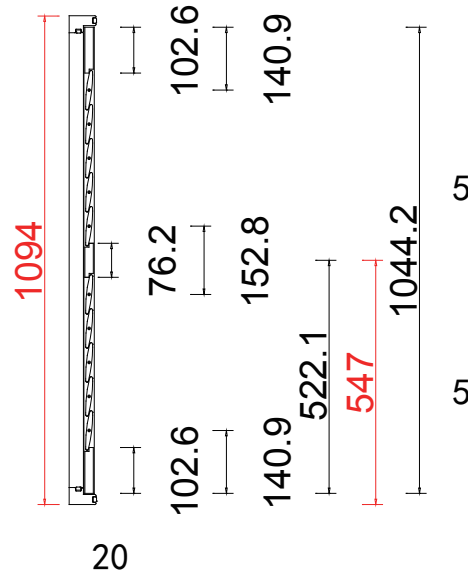

Tilt rod type (拉杆类型): Easy tilt System

Louvre Quantity (叶片数量): 64

Louvre Size (叶片尺寸): 116.7mm

Rail Size (上下板中板尺寸): 168.7mm

64

Order No (订单号): ABC 47817 WILLIAMS

Item (序号): 1

Room (房间号): 1

Louvre Size (叶片类型): 89mm

NOTES:

L R

Shutter Color: 002 Wevet

Hinges Color: White

Qty(数量): 1

Material(材质): New York Real Wood(松木)

Configuration(窗扇结构): L-DR, IN, 4side, Astrigal Stile 41.3mm, Double Insert L Frame 60mm

Tilt rod type(拉杆类型): Easy tilt System

Louvre Quantity(叶片数量): 20

Louvre Size(叶片尺寸): 236.5mm

Rail Size(上下板中板尺寸): 288.5mm

Order No(订单号): ABC 47817 WILLIAMS

Item(序号): 2

Room(房间号): 2

Louvre Size(叶片类型): 89mm

Double Insert L Frame 60mm

89mm

Configuration(窗扇结构): L-DR, IN, 4side, Astrigal Stile 41.3mm, Double Insert L Frame 60mm