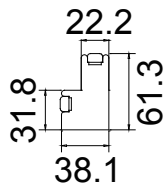

Batten: 19*19*1545 2 Pcs
 19*19*1090 2 Pcs
 002 Wevet

Double Insert L Frame 60mm

NOTES: L L R R

Shutter Color: 002 Wevet

Hinges Color: White

Qty (数量): 1

Material (材质): New York Real Wood (松木)

Configuration (窗扇结构): L-DL-DR-DR, IN, 4side, Astrigal Stile 41.3mm, Double Insert L Frame 60mm

Tilt rod type (拉杆类型): Easy tilt System

Louvre Quantity (叶片数量): 64

Louvre Size (叶片尺寸): 116.7mm

Rail Size (上下板中板尺寸): 168.7mm

64

Order No (订单号): ABC 47817 WILLIAMS

Item (序号): 1

Room (房间号): 1

Tilt rod type(拉杆类型): Easy tilt System

Louvre Quantity(叶片数量): 20

Louvre Size(叶片尺寸): 236.5mm

Rail Size(上下板中板尺寸): 288.5mm

Order No(订单号): ABC 47817 WILLIAMS

Item(序号): 2

Room(房间号): 2

Louvre Size(叶片类型): 89mm

Double Insert L Frame 60mm

89mm

Configuration(窗扇结构): L-DR, IN, 4side, Astrigal Stile 41.3mm, Double Insert L Frame 60mm