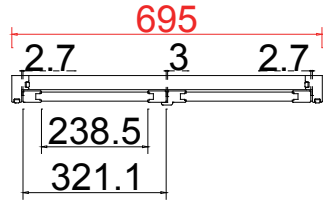

Tilt rod type (拉杆类型): Easy tilt System

Louvre Quantity (叶片数量): 64

Louvre Size (叶片尺寸): 116.7mm

Rail Size (上下板中板尺寸): 168.7mm

64

Order No (订单号): ABC 47817 WILLIAMS

Item (序号): 1

Room (房间号): 1

Louvre Size (叶片类型): 89mm

NOTES:

L R

Shutter Color: 002 Wevet

Hinges Color: White

Qty(数量): 1

Material(材质): New York Real Wood(松木)

Configuration(窗扇结构): L-DR, IN, 4side, Astrigal Stile 41.3mm, Double Insert L Frame 60mm

Tilt rod type(拉杆类型): Easy tilt System

Louvre Quantity(叶片数量): 20

Louvre Size(叶片尺寸): 236.5mm

Rail Size(上下板中板尺寸): 288.5mm

Order No(订单号): ABC 47817 WILLIAMS

Item(序号): 2

Room(房间号): 2

Louvre Size(叶片类型): 89mm

Double Insert L Frame 60mm

89mm

Configuration(窗扇结构): L-DR, IN, 4side, Astrigal Stile 41.3mm, Double Insert L Frame 60mm