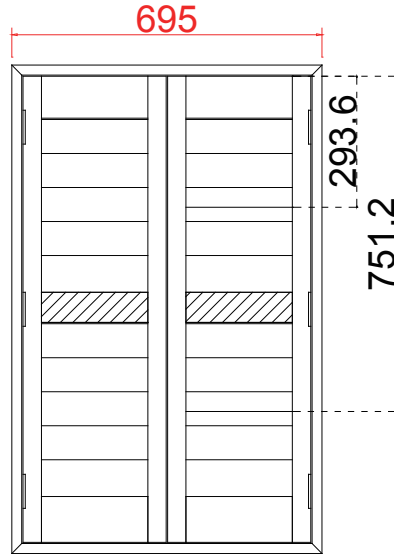

Batten: 19*19*1545 2 Pcs
 19*19*1090 2 Pcs
 002 Wevet

Double Insert L Frame 60mm

NOTES: L L R R

Shutter Color: 002 Wevet

Hinges Color: White

Qty (数量): 1

Material (材质): New York Real Wood (松木)

Configuration (窗扇结构): L-DL-DR-DR, IN, 4side, Astrigal Stile 41.3mm, Double Insert L Frame 60mm

Tilt rod type (拉杆类型): Easy tilt System

Louvre Quantity (叶片数量): 64

Louvre Size (叶片尺寸): 116.7mm

Rail Size (上下板中板尺寸): 168.7mm

64

Order No (订单号): ABC 47817 WILLIAMS

Item (序号): 1

Room (房间号): 1

Louvre Size (叶片类型): 89mm

NOTES:

L R

Shutter Color: 002 Wevet

Hinges Color: White

Qty(数量): 1

Material(材质): New York Real Wood(松木)

Configuration(窗扇结构): L-DR, IN, 4side, Astrigal Stile 41.3mm, Double Insert L Frame 60mm

Tilt rod type(拉杆类型): Easy tilt System

Louvre Quantity(叶片数量): 20

Louvre Size(叶片尺寸): 236.5mm

Rail Size(上下板中板尺寸): 288.5mm

Order No(订单号): ABC 47817 WILLIAMS

Item(序号): 2

Room(房间号): 2

Louvre Size(叶片类型): 89mm