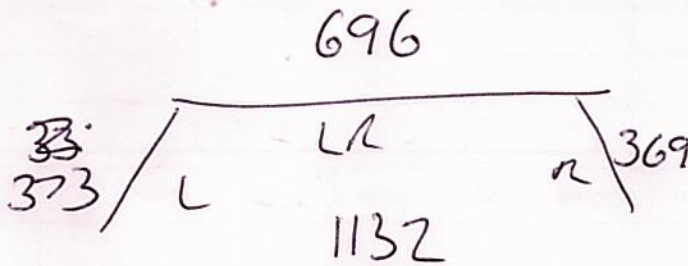

50 Double / 4 Sides

700 mid / Bas

12x12 STMS Ann rooms