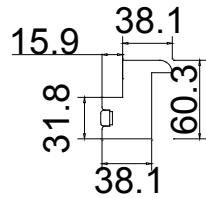

L R R

54

Deep BullNose Z Frame 38mm

NOTES:

Shutter Color: 002 Wevet

Hinges Color: White

Qty(数量): 1

Material(材质): New York Real Wood (松木)

Configuration(窗扇结构): L-DR-DR, IN, 3side, Astrigal Stile 41.3mm, Deep BullNose Z Frame 38mm

Tilt rod type(拉杆类型): Easy tilt System

Louvre Quantity(叶片数量): 36/18

Louvre Size(叶片尺寸): 387mm/473mm

Rail Size(上下板尺寸): 438.5mm/524.5mm

Order No(订单号): ABC 47427 HEADS

Item(序号): 1

Room(房间号): 1

Louvre Size(叶片类型): 76mm