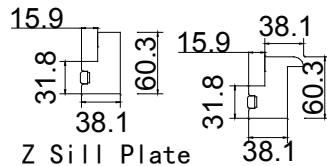

L

24

**NOTES:**

Shutter Color: 002 Wevet

Hinges Color: White

Qty(数量): 1

Material(材质): New York Real Wood(松木) Louvre Size(叶片类型): 89mm

Configuration(窗扇结构): L, IN, 4side, Butt Stile 41.3mm, Deep BullNose Z Frame 38mm

Tilt rod type(拉杆类型): Easy tilt System

Louvre Quantity(叶片数量): 24

Louvre Size(叶片尺寸): 442.1mm

Rail Size(上下板中板尺寸): 493.6mm

Order No(订单号): ABC 47410 mcmemnie

Item(序号): 1

Room(房间号): 1

Z Sill Plate  
Deep BullNose Z Frame 38mm

L R

48

NOTES:

Shutter Color: 002 Wevet  
Hinges Color: White  
Qty (数量): 1

Material (材质): New York Real Wood (松木)  
Configuration (窗扇结构): L-DR, IN, 4side, Astrigal Stile 41.3mm, Deep BullNose Z Frame 38mm  
Tilt rod type (拉杆类型): Easy tilt System  
Louvre Quantity (叶片数量): 48  
Louvre Size (叶片尺寸): 401.5mm  
Rail Size (上下板尺寸): 453.0mm

Tilt rod type (拉杆类型): Easy tilt System

Louvre Quantity (叶片数量): 24

Louvre Size (叶片尺寸): 444.1mm

Rail Size (上下板尺寸): 495.6mm

Order No (订单号): ABC 47410 mcmenemie

Item (序号): 3

Room (房间号): 3

Louvre Size (叶片类型): 89mm