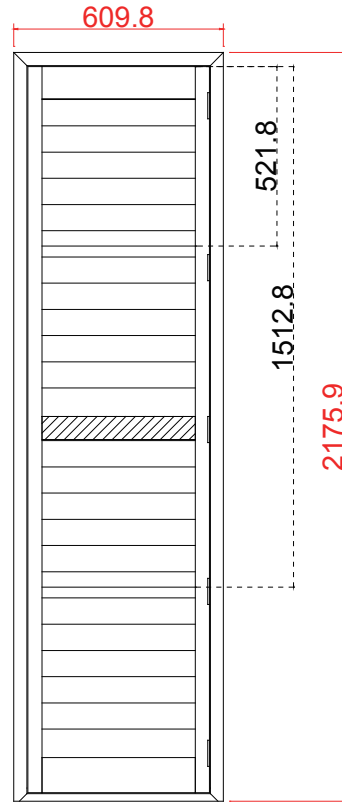

Tilt rod type(拉杆类型): Easy tilt System

Louvre Quantity(叶片数量): 24

Louvre Size(叶片尺寸): 442.1mm

Rail Size(上下板中板尺寸): 493.6mm

Order No(订单号): ABC 47410 mcmemnie

Item(序号): 1

Room(房间号): 1

Z Sill Plate  
Deep BullNose Z Frame 38mm

L R

48

NOTES:

Shutter Color: 002 Wevet  
Hinges Color: White  
Qty (数量): 1

Material (材质): New York Real Wood (松木)  
Configuration (窗扇结构): L-DR, IN, 4side, Astrigal Stile 41.3mm, Deep BullNose Z Frame 38mm  
Tilt rod type (拉杆类型): Easy tilt System  
Louvre Quantity (叶片数量): 48  
Louvre Size (叶片尺寸): 401.5mm  
Rail Size (上下板尺寸): 453.0mm

Order No (订单号): ABC 47410 mcmemnie  
Item (序号): 2  
Room (房间号): 2

Louvre Size (叶片类型): 89mm

NOTES:

Shutter Color: 002 Wevet

Hinges Color: White

Qty (数量): 1

Material (材质): New York Real Wood (松木)

Configuration (窗扇结构): R, IN, 4side, Butt Stile 41.3mm, Deep BullNose Z Frame 38mm

Tilt rod type (拉杆类型): Easy tilt System

Louvre Quantity (叶片数量): 24

Louvre Size (叶片尺寸): 444.1mm

Rail Size (上下板尺寸): 495.6mm

Order No (订单号): ABC 47410 mcmenemie

Item (序号): 3

Room (房间号): 3

Louvre Size (叶片类型): 89mm