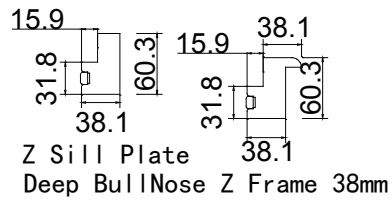

L

24

**NOTES:**

Shutter Color: 002 Wevet

Hinges Color: White

Qty(数量): 1

Material(材质): New York Real Wood(松木) Louvre Size(叶片类型): 89mm

Configuration(窗扇结构): L, IN, 4side, Butt Stile 41.3mm, Deep BullNose Z Frame 38mm

Tilt rod type(拉杆类型): Easy tilt System

Louvre Quantity(叶片数量): 24

Louvre Size(叶片尺寸): 442.1mm

Rail Size(上下板中板尺寸): 493.6mm

Order No(订单号): ABC 47410 mcmemnie

Item(序号): 1

Room(房间号): 1

Z Sill Plate  
Deep BullNose Z Frame 38mm

L R

48

NOTES:

Shutter Color: 002 Wevet  
Hinges Color: White  
Qty (数量): 1

Material (材质): New York Real Wood (松木)  
Configuration (窗扇结构): L-DR, IN, 4side, Astrigal Stile 41.3mm, Deep BullNose Z Frame 38mm  
Tilt rod type (拉杆类型): Easy tilt System  
Louvre Quantity (叶片数量): 48  
Louvre Size (叶片尺寸): 401.5mm  
Rail Size (上下板尺寸): 453.0mm

Tilt rod type (拉杆类型): Easy tilt System

Louvre Quantity (叶片数量): 24

Louvre Size (叶片尺寸): 444.1mm

Rail Size (上下板尺寸): 495.6mm

Order No (订单号): ABC 47410 mcmenemie

Item (序号): 3

Room (房间号): 3

Louvre Size (叶片类型): 89mm