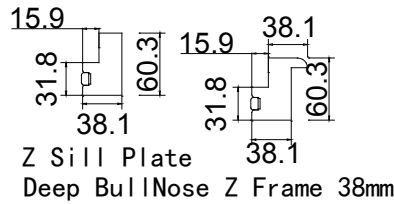

Tilt rod type(拉杆类型): Easy tilt System

Louvre Quantity(叶片数量): 24

Louvre Size(叶片尺寸): 442.1mm

Rail Size(上下板中板尺寸): 493.6mm

Order No(订单号): ABC 47410 mcmemnie

Item(序号): 1

Room(房间号): 1

Z Sill Plate  
Deep BullNose Z Frame 38mm

L R

48

NOTES:

Shutter Color: 002 Wevet  
Hinges Color: White  
Qty (数量): 1

Material (材质): New York Real Wood (松木)  
Configuration (窗扇结构): L-DR, IN, 4side, Astrigal Stile 41.3mm, Deep BullNose Z Frame 38mm  
Tilt rod type (拉杆类型): Easy tilt System  
Louvre Quantity (叶片数量): 48  
Louvre Size (叶片尺寸): 401.5mm  
Rail Size (上下板尺寸): 453.0mm

Order No (订单号): ABC 47410 mcmemnie  
Item (序号): 2  
Room (房间号): 2

Louvre Size (叶片类型): 89mm

NOTES:

Shutter Color: 002 Wevet

Hinges Color: White

Qty (数量): 1

Material (材质): New York Real Wood (松木)

Configuration (窗扇结构): R, IN, 4side, Butt Stile 41.3mm, Deep BullNose Z Frame 38mm

Tilt rod type (拉杆类型): Easy tilt System

Louvre Quantity (叶片数量): 24

Louvre Size (叶片尺寸): 444.1mm

Rail Size (上下板尺寸): 495.6mm

Order No (订单号): ABC 47410 mcmenemie

Item (序号): 3

Room (房间号): 3

Louvre Size (叶片类型): 89mm