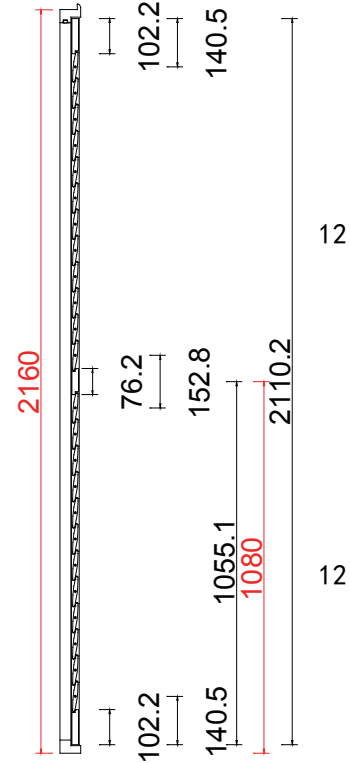

Tilt rod type(拉杆类型): Easy tilt System

Louvre Quantity(叶片数量): 24

Louvre Size(叶片尺寸): 442.1mm

Rail Size(上下板中板尺寸): 493.6mm

Order No(订单号): ABC 47410 mcmemnie

Item(序号): 1

Room(房间号): 1

Z Sill Plate  
Deep BullNose Z Frame 38mm

L R

48

NOTES:

Shutter Color: 002 Wevet  
Hinges Color: White  
Qty (数量): 1

Material (材质): New York Real Wood (松木)  
Configuration (窗扇结构): L-DR, IN, 4side, Astrigal Stile 41.3mm, Deep BullNose Z Frame 38mm  
Tilt rod type (拉杆类型): Easy tilt System  
Louvre Quantity (叶片数量): 48  
Louvre Size (叶片尺寸): 401.5mm  
Rail Size (上下板尺寸): 453.0mm

Order No (订单号): ABC 47410 mcmemnie  
Item (序号): 2  
Room (房间号): 2

Louvre Size (叶片类型): 89mm

NOTES:

Shutter Color: 002 Wevet

Hinges Color: White

Qty (数量): 1

Material (材质): New York Real Wood (松木)

Configuration (窗扇结构): R, IN, 4side, Butt Stile 41.3mm, Deep BullNose Z Frame 38mm

Tilt rod type (拉杆类型): Easy tilt System

Louvre Quantity (叶片数量): 24

Louvre Size (叶片尺寸): 444.1mm

Rail Size (上下板尺寸): 495.6mm

Order No (订单号): ABC 47410 mcmenemie

Item (序号): 3

Room (房间号): 3

Louvre Size (叶片类型): 89mm