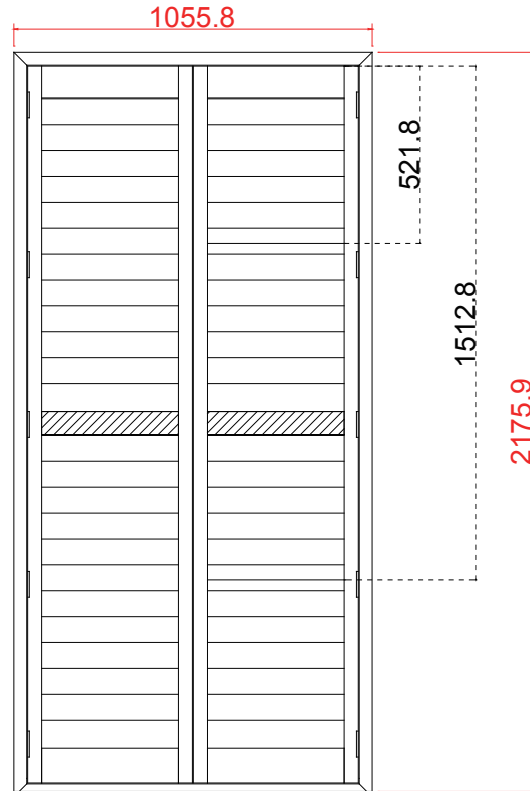

L

24

**NOTES:**

Shutter Color: 002 Wevet

Hinges Color: White

Qty(数量): 1

Material(材质): New York Real Wood(松木) Louvre Size(叶片类型): 89mm

Configuration(窗扇结构): L, IN, 4side, Butt Stile 41.3mm, Deep BullNose Z Frame 38mm

Tilt rod type(拉杆类型): Easy tilt System

Louvre Quantity(叶片数量): 24

Louvre Size(叶片尺寸): 442.1mm

Rail Size(上下板中板尺寸): 493.6mm

Order No(订单号): ABC 47410 mcmemnie

Item(序号): 1

Room(房间号): 1

Z Sill Plate  
Deep BullNose Z Frame 38mm

L R

48

NOTES:

Shutter Color: 002 Wevet  
Hinges Color: White  
Qty (数量): 1

Material (材质): New York Real Wood (松木)  
Configuration (窗扇结构): L-DR, IN, 4side, Astrigal Stile 41.3mm, Deep BullNose Z Frame 38mm  
Tilt rod type (拉杆类型): Easy tilt System  
Louvre Quantity (叶片数量): 48  
Louvre Size (叶片尺寸): 401.5mm  
Rail Size (上下板尺寸): 453.0mm

Tilt rod type (拉杆类型): Easy tilt System

Louvre Quantity (叶片数量): 24

Louvre Size (叶片尺寸): 444.1mm

Rail Size (上下板尺寸): 495.6mm

Order No (订单号): ABC 47410 mcmenemie

Item (序号): 3

Room (房间号): 3

Louvre Size (叶片类型): 89mm