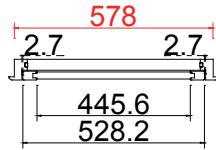

Tilt rod type(拉杆类型): Easy tilt System

Louvre Quantity(叶片数量): 24

Louvre Size(叶片尺寸): 442.1mm

Rail Size(上下板中板尺寸): 493.6mm

Order No(订单号): ABC 47410 mcmemnie

Item(序号): 1

Room(房间号): 1

Z Sill Plate  
Deep BullNose Z Frame 38mm

L R

48

NOTES:

Shutter Color: 002 Wevet  
Hinges Color: White  
Qty (数量): 1

Material (材质): New York Real Wood (松木)  
Configuration (窗扇结构): L-DR, IN, 4side, Astrigal Stile 41.3mm, Deep BullNose Z Frame 38mm  
Tilt rod type (拉杆类型): Easy tilt System  
Louvre Quantity (叶片数量): 48  
Louvre Size (叶片尺寸): 401.5mm  
Rail Size (上下板尺寸): 453.0mm

Order No (订单号): ABC 47410 mcmemnie  
Item (序号): 2  
Room (房间号): 2

Louvre Size (叶片类型): 89mm

NOTES:

Shutter Color: 002 Wevet

Hinges Color: White

Qty (数量): 1

Material (材质): New York Real Wood (松木)

Configuration (窗扇结构): R, IN, 4side, Butt Stile 41.3mm, Deep BullNose Z Frame 38mm

Tilt rod type (拉杆类型): Easy tilt System

Louvre Quantity (叶片数量): 24

Louvre Size (叶片尺寸): 444.1mm

Rail Size (上下板尺寸): 495.6mm

Order No (订单号): ABC 47410 mcmenemie

Item (序号): 3

Room (房间号): 3

Louvre Size (叶片类型): 89mm