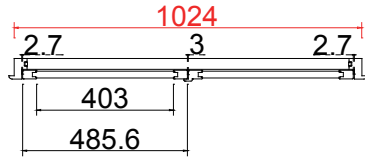

L

24

**NOTES:**

Shutter Color: 002 Wevet

Hinges Color: White

Qty(数量): 1

Material(材质): New York Real Wood(松木) Louvre Size(叶片类型): 89mm

Configuration(窗扇结构): L, IN, 4side, Butt Stile 41.3mm, Deep BullNose Z Frame 38mm

Tilt rod type(拉杆类型): Easy tilt System

Louvre Quantity(叶片数量): 24

Louvre Size(叶片尺寸): 442.1mm

Rail Size(上下板中板尺寸): 493.6mm

Order No(订单号): ABC 47410 mcmemnie

Item(序号): 1

Room(房间号): 1

Z Sill Plate  
Deep BullNose Z Frame 38mm

L R

48

NOTES:

Shutter Color: 002 Wevet  
Hinges Color: White  
Qty (数量): 1

Material (材质): New York Real Wood (松木)  
Configuration (窗扇结构): L-DR, IN, 4side, Astrigal Stile 41.3mm, Deep BullNose Z Frame 38mm  
Tilt rod type (拉杆类型): Easy tilt System  
Louvre Quantity (叶片数量): 48  
Louvre Size (叶片尺寸): 401.5mm  
Rail Size (上下板尺寸): 453.0mm

Tilt rod type (拉杆类型): Easy tilt System

Louvre Quantity (叶片数量): 24

Louvre Size (叶片尺寸): 444.1mm

Rail Size (上下板尺寸): 495.6mm

Order No (订单号): ABC 47410 mcmenemie

Item (序号): 3

Room (房间号): 3

Louvre Size (叶片类型): 89mm