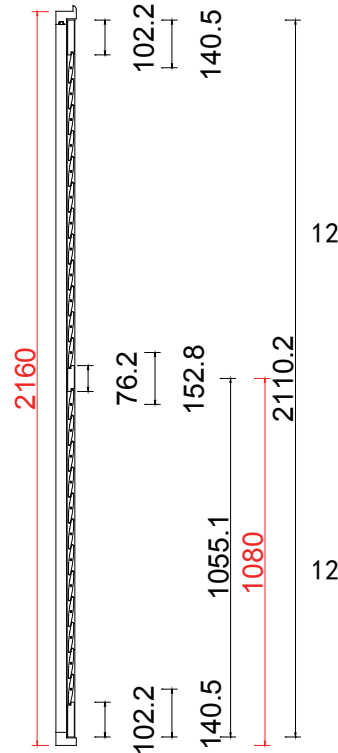

L

24

**NOTES:**

Shutter Color: 002 Wevet

Hinges Color: White

Qty(数量): 1

Material(材质): New York Real Wood(松木) Louvre Size(叶片类型): 89mm

Configuration(窗扇结构): L, IN, 4side, Butt Stile 41.3mm, Deep BullNose Z Frame 38mm

Tilt rod type(拉杆类型): Easy tilt System

Louvre Quantity(叶片数量): 24

Louvre Size(叶片尺寸): 442.1mm

Rail Size(上下板中板尺寸): 493.6mm

Order No(订单号): ABC 47410 mcmemnie

Item(序号): 1

Room(房间号): 1

Z Sill Plate  
Deep BullNose Z Frame 38mm

L R

48

NOTES:

Shutter Color: 002 Wevet  
Hinges Color: White  
Qty (数量): 1

Material (材质): New York Real Wood (松木)  
Configuration (窗扇结构): L-DR, IN, 4side, Astrigal Stile 41.3mm, Deep BullNose Z Frame 38mm  
Tilt rod type (拉杆类型): Easy tilt System  
Louvre Quantity (叶片数量): 48  
Louvre Size (叶片尺寸): 401.5mm  
Rail Size (上下板尺寸): 453.0mm

Tilt rod type (拉杆类型): Easy tilt System

Louvre Quantity (叶片数量): 24

Louvre Size (叶片尺寸): 444.1mm

Rail Size (上下板尺寸): 495.6mm

Order No (订单号): ABC 47410 mcmenemie

Item (序号): 3

Room (房间号): 3

Louvre Size (叶片类型): 89mm