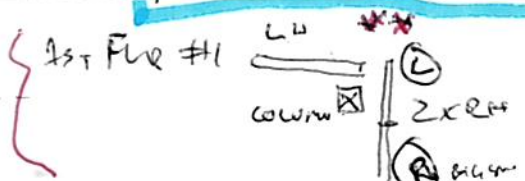

47487

David Connor
SPM Oil & Gas

DAVID 7/2/20
QUOTE Sums 21/2

ABERDEEN BLIND COMPANY

ESTABLISHED 1952

Badentay crescent
Badentay industrial Estate
portlethen
AB12 1YD

01224 763666 / 01775384645

ROOM	WIDTH	DROP	MATERIAL	CONTROLS	TYPE	FITTING HEIGHT	BRACKETS
SPICES							
SAUCES OFF	1700	915	DIM./WV/14E	RH RH ✓	89 ✓	2000 ✓	TOP WOOD ✓
	1710	920	H/MIL.	" ✓	" ✓	" ✓	" ✓
	1710	925	Charcoal	" ✓	" ✓	" ✓	" ✓
	1706	910		" ✓	" ✓	" ✓	" ✓
RECEPTION							
①	850	2400	DIM/SILVER	LH LH ✓	"	2000 ✓	FACE ✓
②	2100	2900		" ✓	"	2400 ✓	ALUMINIUM ✓
③	2100	"		RH RH ✓	"	" ✓	USE OLD ✓
④	850	2400		" ✓	"	2000 ✓	FITTED ✓
Rm #3	2150	2320		" ✓	"	2350 ✓	TOP DB ✓
" #4	2880	2320		" ✓	"	" ✓	" ✓
" #5	1920	2320		" ✓	"	" ✓	" ✓
#1	2136	2316		" φ ✓	"	2400 ✓	" ✓
#2	2870	2320		" ✓	"	" ✓	" ✓
GRAND KITCHEN	1920	2332		" ✓	"	" ✓	" ✓
WASH UP CUPB	1900	2300		LH φ ✓	"	" ✓	" ✓
#2	1920	1647		RH φ ✓	"	2400 ✓	245 ✓
#1 LH	3750	1648		LH φ ✓	"	" ✓	" ✓
RH	2150	3500		LH φ ✓	"	" ✓	" ✓
**	3240	1648		RH OR ✓	"	" ✓	" ✓
OFFER ROOM	3240	1648		" ✓	"	" ✓	" ✓
AS RM #1	2120	"		RH R ✓	"	" ✓	" ✓
(MIRROR)	3700	"		RH φ ✓	"	" ✓	" ✓
Rm #3	1920	1648		LH φ ✓	"	" ✓	" ✓
CONFERENCE	2980	2360		LH DL ✓	"	" ✓	" ✓
REMOVE HIGH	2970	2360		RH DL ✓	2400	2400 ✓	MAKING CONCRETE TOP ✓
							TOP WOOD FIT

193 X 1
= 772
5794

190
364
364
190
316
408
292
316
408
292
292
292
415
274
364
364
274
415
245
316
316
100 - FE

SPECIAL INSTRUCTIONS

PALETTE DIM:
CHARCOAL OR ANTHRACITE

NOTE: CONFERENCE ROOM HAS ESCALATING WALLS
THESE ARE NOT REQUESTED. HOWEVER QUOTE
COST OF REMOVAL OF EXISTING BLINDS.

TOT NET = 7532
- 10% = 6779
- VAT = 5649 + VAT

OPS.