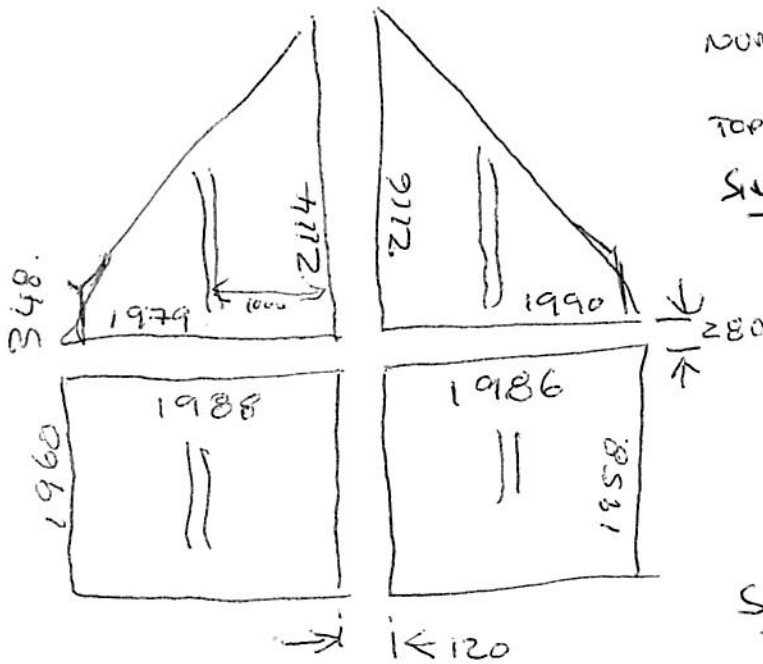

Re. Blinds quote. Re Pyke Farmhouse to supply and fit;

1. Lounge Velux B/out Solar; Std fabric: £240.00 ea / Trend £255.00 ea
 2. Hall side Velux B/out Solar; Std fabric; £231.00 / Trend £245.00
 3. Hall Top Velux B/out Solar; Std fabric; £213.00 / Trend £227.00
- Or
4. Hall Top Velux B/out Manual; Std fabric; £107.00 / Trend £121.00
 5. Lounge Side Roller; Dim-out as chosen; £89.00
 6. Lounge Large windows; unfortunately we cannot fit Pleated blinds here, the area is too large.
Our only option is to fit Wooden shutters, price is; for each Top Shape £1756.00 and Lower 'square' £1093.00

SHUTTERS TOT £5698.00

Should you have any further queries, please get back to me.

Best regards,

David.

DOOR B/O ROW

0705 \$
 1025 \$
 3009 T
 4559 T
 4574 T
 4578 T
 4577 T

M106/SOL M104/SOL CK02/SOL

.133 / 240 126/231 107/213
 " " " "
 148 / 255 140/245 121/227

SKAPES

MEASURED AUTUMN WOOD m^2
 +580
 +200
 TOP NEEDS 110. ~ P.B.
 SKAPE $m^2 = 21 \cdot 2 = 1176 + 380 + 200$
 = 1756
 EA

DECOM.

• SONG OYSTERS - TOP
 ~ DOOR B/O.

SKAPE $m^2 = 3.9 \cdot 2 = 1093$
 EA

SQUARES