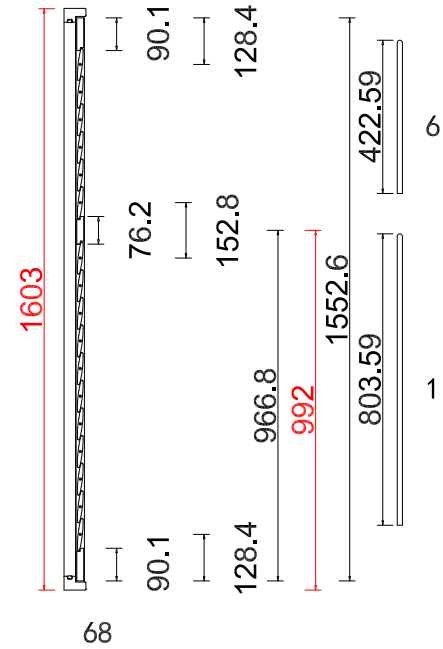

Tilt rod type (拉杆类型): Centre Tilt rod

Louvre Quantity (叶片数量): 34

Louvre Size (叶片尺寸): 270.2mm

Rail Size (上下板尺寸): 322.2mm

Order No (订单号): ABC 46600 BASHFORTH

Item (序号): 1

Room (房间号): BAY LEFT

Louvre Size (叶片类型): 89mm

Deep Plain L Frame 60mm

Deep Plain L Frame 60mm

NOTES:

Shutter Color: 002 Wevet

Hinges Color: white

Qty (数量): 1

Material (材质): New York Real Wood (松木)

Configuration (窗扇结构): L-DL-DR-DR, IN, 4side, Astrigal Stile 41.3mm, Deep Plain L Frame 60mm

Tilt rod type (拉杆类型): Centre Tilt rod

Louvre Quantity (叶片数量): 68

Louvre Size (叶片尺寸): 260.6mm

Rail Size (上下板尺寸): 312.6mm

Order No (订单号): ABC 46600 BASHFORTH

Item (序号): 2

Room (房间号): BAY MIDDLE

Louvre Size (叶片类型): 89mm

Configuration (窗扇结构): L-DL-DR-DR, IN, 4side, Astrigal Stile 41.3mm, Deep BullNose Z Frame 38mm

Tilt rod type (拉杆类型): Centre Tilt rod

Louvre Quantity (叶片数量): 60

Louvre Size (叶片尺寸): 351.1mm

Rail Size (上下板尺寸): 403.1mm