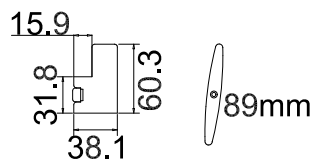

Tilt rod type (拉杆类型): Centre Tilt rod

Louvre Quantity (叶片数量): 34

Louvre Size (叶片尺寸): 270.2mm

Rail Size (上下板尺寸): 322.2mm

Order No (订单号): ABC 46600 BASHFORTH

Item (序号): 1

Room (房间号): BAY LEFT

Louvre Size (叶片类型): 89mm

Deep Plain L Frame 60mm

Deep Plain L Frame 60mm

NOTES:

Shutter Color: 002 Wevet

Hinges Color: white

Qty (数量): 1

Material (材质): New York Real Wood (松木)

Configuration (窗扇结构): L-DL-DR-DR, IN, 4side, Astrigal Stile 41.3mm, Deep Plain L Frame 60mm

Tilt rod type (拉杆类型): Centre Tilt rod

Louvre Quantity (叶片数量): 68

Louvre Size (叶片尺寸): 260.6mm

Rail Size (上下板尺寸): 312.6mm

Order No (订单号): ABC 46600 BASHFORTH

Item (序号): 2

Room (房间号): BAY MIDDLE

Louvre Size (叶片类型): 89mm

Deep Plain L Frame 60mm

NOTES: R R
 Shutter Color: 002 Wevet
 Hinges Color: white
 Qty(数量): 1
 Material(材质): New York Real Wood (松木)
 Configuration(窗扇结构): R-DR, IN, 4side, Astrigal Stile 41.3mm, Deep Plain L Frame 60mm
 Tilt rod type(拉杆类型): Centre Tilt rod
 Louvre Quantity(叶片数量): 34
 Louvre Size(叶片尺寸): 267.2mm
 Rail Size(上下板尺寸): 319.2mm