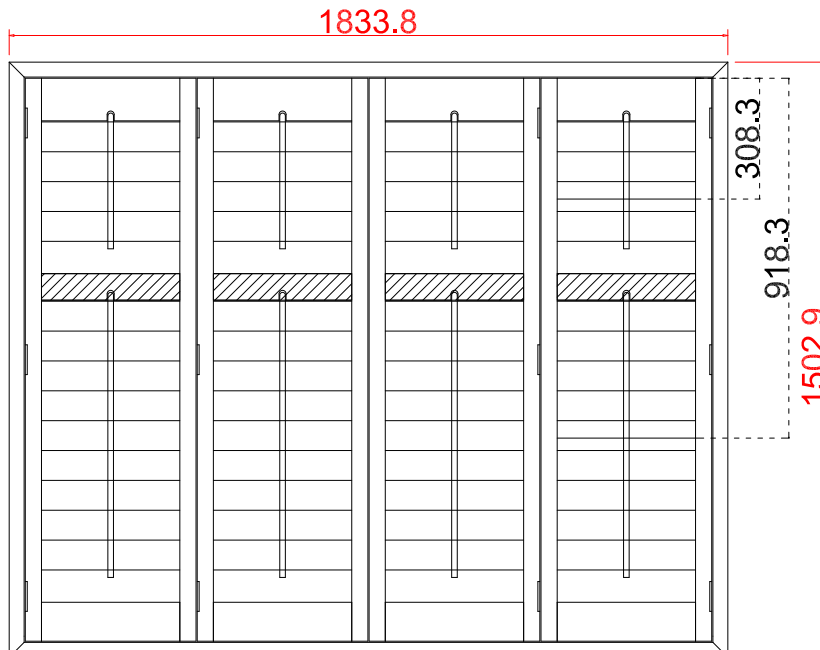

Deep BullNose Z Frame 38mm

NOTES:

Shutter Color: 002 Wevet

Hinges Color: white

Qty (数量): 1

Material (材质): New York Real Wood (松木)

Configuration (窗扇结构): L-DL-DR-DR, IN, 4side, Astrigal Stile 41.3mm, Deep BullNose Z Frame 38mm

Tilt rod type (拉杆类型): Centre Tilt rod

Louvre Quantity (叶片数量): 60

Louvre Size (叶片尺寸): 351.1mm

Rail Size (上下板尺寸): 403.1mm

Order No (订单号): ABC 46600 BASHFORTH

Item (序号): 4

Room (房间号): DINING

Louvre Size (叶片类型): 89mm