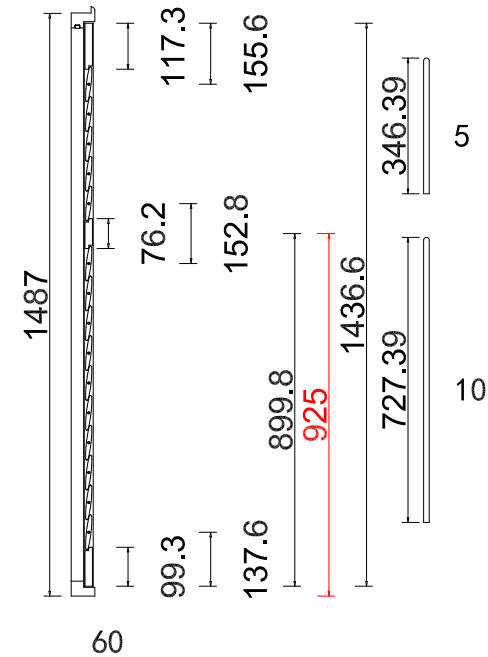

Deep BullNose Z Frame 38mm

NOTES:

Shutter Color: 002 Wevet

Hinges Color: white

Qty (数量): 1

Material (材质): New York Real Wood (松木)

Configuration (窗扇结构): L-DL-DR-DR, IN, 4side, Astrigal Stile 41.3mm, Deep BullNose Z Frame 38mm

Tilt rod type (拉杆类型): Centre Tilt rod

Louvre Quantity (叶片数量): 60

Louvre Size (叶片尺寸): 351.1mm

Rail Size (上下板尺寸): 403.1mm

Order No (订单号): ABC 46600 BASHFORTH

Item (序号): 4

Room (房间号): DINING

Louvre Size (叶片类型): 89mm