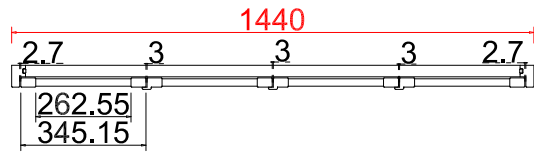

Tilt rod type (拉杆类型): Centre Tilt rod

Louvre Quantity (叶片数量): 34

Louvre Size (叶片尺寸): 270.2mm

Rail Size (上下板尺寸): 322.2mm

Order No (订单号): ABC 46600 BASHFORTH

Item (序号): 1

Room (房间号): BAY LEFT

Louvre Size (叶片类型): 89mm

Deep Plain L Frame 60mm

Deep Plain L Frame 60mm

NOTES:

Shutter Color: 002 Wevet

Hinges Color: white

Qty (数量): 1

Material (材质): New York Real Wood (松木)

Configuration (窗扇结构): L-DL-DR-DR, IN, 4side, Astrigal Stile 41.3mm, Deep Plain L Frame 60mm

Tilt rod type (拉杆类型): Centre Tilt rod

Louvre Quantity (叶片数量): 68

Louvre Size (叶片尺寸): 260.6mm

Rail Size (上下板尺寸): 312.6mm

Order No (订单号): ABC 46600 BASHFORTH

Item (序号): 2

Room (房间号): BAY MIDDLE

Louvre Size (叶片类型): 89mm

Configuration (窗扇结构): L-DL-DR-DR, IN, 4side, Astrigal Stile 41.3mm, Deep BullNose Z Frame 38mm

Tilt rod type (拉杆类型): Centre Tilt rod

Louvre Quantity (叶片数量): 60

Louvre Size (叶片尺寸): 351.1mm

Rail Size (上下板尺寸): 403.1mm