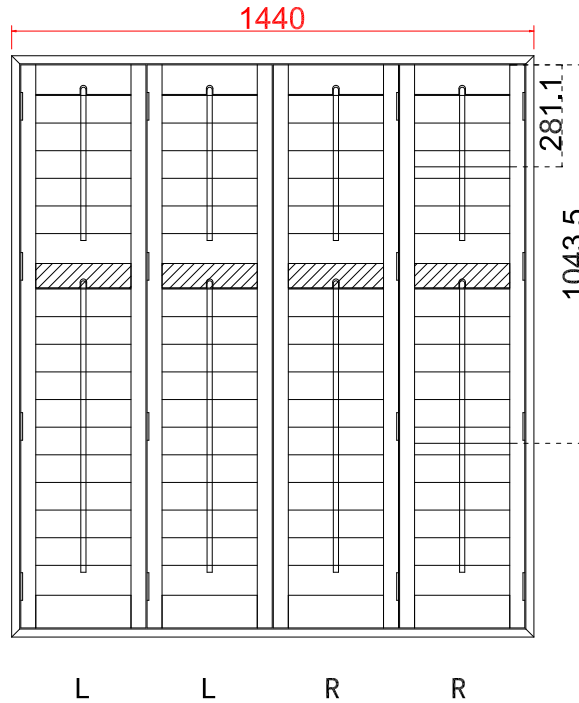

Tilt rod type (拉杆类型): Centre Tilt rod

Louvre Quantity (叶片数量): 34

Louvre Size (叶片尺寸): 270.2mm

Rail Size (上下板尺寸): 322.2mm

Order No (订单号): ABC 46600 BASHFORTH

Item (序号): 1

Room (房间号): BAY LEFT

Louvre Size (叶片类型): 89mm

Deep Plain L Frame 60mm

Deep Plain L Frame 60mm

NOTES:

Shutter Color: 002 Wevet

Hinges Color: white

Qty (数量): 1

Material (材质): New York Real Wood (松木)

Configuration (窗扇结构): L-DL-DR-DR, IN, 4side, Astrigal Stile 41.3mm, Deep Plain L Frame 60mm

Tilt rod type (拉杆类型): Centre Tilt rod

Louvre Quantity (叶片数量): 68

Louvre Size (叶片尺寸): 260.6mm

Rail Size (上下板尺寸): 312.6mm

Order No (订单号): ABC 46600 BASHFORTH

Item (序号): 2

Room (房间号): BAY MIDDLE

Louvre Size (叶片类型): 89mm

Configuration (窗扇结构): L-DL-DR-DR, IN, 4side, Astrigal Stile 41.3mm, Deep BullNose Z Frame 38mm

Tilt rod type (拉杆类型): Centre Tilt rod

Louvre Quantity (叶片数量): 60

Louvre Size (叶片尺寸): 351.1mm

Rail Size (上下板尺寸): 403.1mm