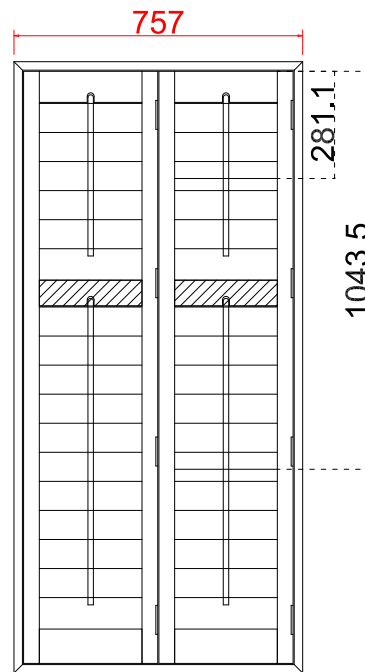

Tilt rod type (拉杆类型): Centre Tilt rod

Louvre Quantity (叶片数量): 34

Louvre Size (叶片尺寸): 270.2mm

Rail Size (上下板尺寸): 322.2mm

Order No (订单号): ABC 46600 BASHFORTH

Item (序号): 1

Room (房间号): BAY LEFT

Louvre Size (叶片类型): 89mm

Tilt rod type (拉杆类型): Centre Tilt rod

Louvre Quantity (叶片数量): 68

Louvre Size (叶片尺寸): 260.6mm

Rail Size (上下板尺寸): 312.6mm

Order No (订单号): ABC 46600 BASHFORTH

Item (序号): 2

Room (房间号): BAY MIDDLE

Louvre Size (叶片类型): 89mm

Deep Plain L Frame 60mm

NOTES: R R
 Shutter Color: 002 Wevet
 Hinges Color: white
 Qty(数量): 1
 Material(材质): New York Real Wood (松木)
 Configuration(窗扇结构): R-DR, IN, 4side, Astrigal Stile 41.3mm, Deep Plain L Frame 60mm
 Tilt rod type(拉杆类型): Centre Tilt rod
 Louvre Quantity(叶片数量): 34
 Louvre Size(叶片尺寸): 267.2mm
 Rail Size(上下板尺寸): 319.2mm

Configuration (窗扇结构): L-DL-DR-DR, IN, 4side, Astrigal Stile 41.3mm, Deep BullNose Z Frame 38mm

Tilt rod type (拉杆类型): Centre Tilt rod

Louvre Quantity (叶片数量): 60

Louvre Size (叶片尺寸): 351.1mm

Rail Size (上下板尺寸): 403.1mm