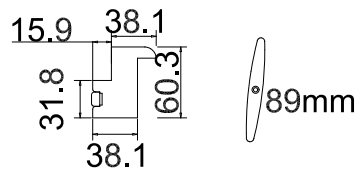

Deep BullNose Z Frame 38mm