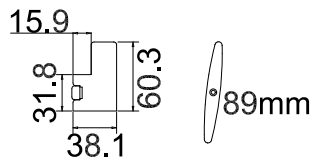

Deep Plain L Frame 60mm

Deep Plain L Frame 60mm

NOTES:

Shutter Color: 002 Wevet

Hinges Color: white

Qty (数量): 1

Material (材质): New York Real Wood (松木)

Configuration (窗扇结构): L-DL-DR-DR, IN, 4side, Astrigal Stile 41.3mm, Deep Plain L Frame 60mm

Tilt rod type (拉杆类型): Centre Tilt rod

Louvre Quantity (叶片数量): 68

Louvre Size (叶片尺寸): 260.6mm

Rail Size (上下板尺寸): 312.6mm

Order No (订单号): ABC 46600 BASHFORTH

Item (序号): 2

Room (房间号): BAY MIDDLE

Louvre Size (叶片类型): 89mm

Deep Plain L Frame 60mm

NOTES: R R
 Shutter Color: 002 Wevet
 Hinges Color: white
 Qty(数量): 1
 Material(材质): New York Real Wood (松木)
 Configuration(窗扇结构): R-DR, IN, 4side, Astrigal Stile 41.3mm, Deep Plain L Frame 60mm
 Tilt rod type(拉杆类型): Centre Tilt rod
 Louvre Quantity(叶片数量): 34
 Louvre Size(叶片尺寸): 267.2mm
 Rail Size(上下板尺寸): 319.2mm

Configuration (窗扇结构): L-DL-DR-DR, IN, 4side, Astrigal Stile 41.3mm, Deep BullNose Z Frame 38mm

Tilt rod type (拉杆类型): Centre Tilt rod

Louvre Quantity (叶片数量): 60

Louvre Size (叶片尺寸): 351.1mm

Rail Size (上下板尺寸): 403.1mm