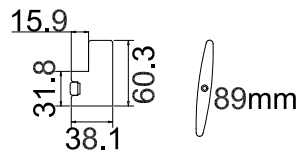

Tilt rod type (拉杆类型): Centre Tilt rod

Louvre Quantity (叶片数量): 34

Louvre Size (叶片尺寸): 270.2mm

Rail Size (上下板尺寸): 322.2mm

Order No (订单号): ABC 46600 BASHFORTH

Item (序号): 1

Room (房间号): BAY LEFT

Louvre Size (叶片类型): 89mm

Deep Plain L Frame 60mm

Deep Plain L Frame 60mm

NOTES:

Shutter Color: 002 Wevet

Hinges Color: white

Qty (数量): 1

Material (材质): New York Real Wood (松木)

Configuration (窗扇结构): L-DL-DR-DR, IN, 4side, Astrigal Stile 41.3mm, Deep Plain L Frame 60mm

Tilt rod type (拉杆类型): Centre Tilt rod

Louvre Quantity (叶片数量): 68

Louvre Size (叶片尺寸): 260.6mm

Rail Size (上下板尺寸): 312.6mm

Order No (订单号): ABC 46600 BASHFORTH

Item (序号): 2

Room (房间号): BAY MIDDLE

Louvre Size (叶片类型): 89mm

Deep Plain L Frame 60mm

NOTES: R R
 Shutter Color: 002 Wevet
 Hinges Color: white
 Qty(数量): 1
 Material(材质): New York Real Wood (松木)
 Configuration(窗扇结构): R-DR, IN, 4side, Astrigal Stile 41.3mm, Deep Plain L Frame 60mm
 Tilt rod type(拉杆类型): Centre Tilt rod
 Louvre Quantity(叶片数量): 34
 Louvre Size(叶片尺寸): 267.2mm
 Rail Size(上下板尺寸): 319.2mm