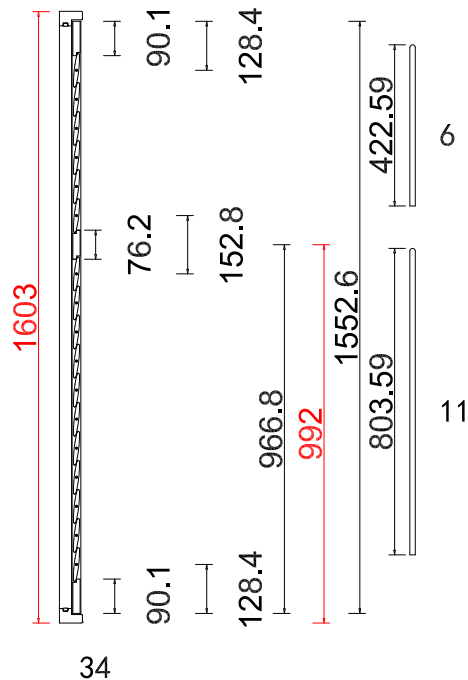

Tilt rod type (拉杆类型): Centre Tilt rod

Louvre Quantity (叶片数量): 34

Louvre Size (叶片尺寸): 270.2mm

Rail Size (上下板尺寸): 322.2mm

Order No (订单号): ABC 46600 BASHFORTH

Item (序号): 1

Room (房间号): BAY LEFT

Louvre Size (叶片类型): 89mm

Tilt rod type (拉杆类型): Centre Tilt rod

Louvre Quantity (叶片数量): 68

Louvre Size (叶片尺寸): 260.6mm

Rail Size (上下板尺寸): 312.6mm

Order No (订单号): ABC 46600 BASHFORTH

Item (序号): 2

Room (房间号): BAY MIDDLE

Louvre Size (叶片类型): 89mm

Deep Plain L Frame 60mm

NOTES: R R
 Shutter Color: 002 Wevet
 Hinges Color: white
 Qty(数量): 1
 Material(材质): New York Real Wood (松木)
 Configuration(窗扇结构): R-DR, IN, 4side, Astrigal Stile 41.3mm, Deep Plain L Frame 60mm
 Tilt rod type(拉杆类型): Centre Tilt rod
 Louvre Quantity(叶片数量): 34
 Louvre Size(叶片尺寸): 267.2mm
 Rail Size(上下板尺寸): 319.2mm

Configuration (窗扇结构): L-DL-DR-DR, IN, 4side, Astrigal Stile 41.3mm, Deep BullNose Z Frame 38mm

Tilt rod type (拉杆类型): Centre Tilt rod

Louvre Quantity (叶片数量): 60

Louvre Size (叶片尺寸): 351.1mm

Rail Size (上下板尺寸): 403.1mm