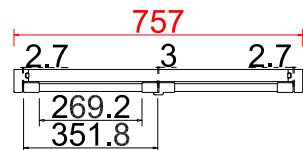

Tilt rod type (拉杆类型): Centre Tilt rod

Louvre Quantity (叶片数量): 34

Louvre Size (叶片尺寸): 270.2mm

Rail Size (上下板尺寸): 322.2mm

Order No (订单号): ABC 46600 BASHFORTH

Item (序号): 1

Room (房间号): BAY LEFT

Louvre Size (叶片类型): 89mm

Tilt rod type (拉杆类型): Centre Tilt rod

Louvre Quantity (叶片数量): 68

Louvre Size (叶片尺寸): 260.6mm

Rail Size (上下板尺寸): 312.6mm

Order No (订单号): ABC 46600 BASHFORTH

Item (序号): 2

Room (房间号): BAY MIDDLE

Louvre Size (叶片类型): 89mm

Deep Plain L Frame 60mm

NOTES: R R
 Shutter Color: 002 Wevet
 Hinges Color: white
 Qty(数量): 1
 Material(材质): New York Real Wood (松木)
 Configuration(窗扇结构): R-DR, IN, 4side, Astrigal Stile 41.3mm, Deep Plain L Frame 60mm
 Tilt rod type(拉杆类型): Centre Tilt rod
 Louvre Quantity(叶片数量): 34
 Louvre Size(叶片尺寸): 267.2mm
 Rail Size(上下板尺寸): 319.2mm

Configuration (窗扇结构): L-DL-DR-DR, IN, 4side, Astrigal Stile 41.3mm, Deep BullNose Z Frame 38mm

Tilt rod type (拉杆类型): Centre Tilt rod

Louvre Quantity (叶片数量): 60

Louvre Size (叶片尺寸): 351.1mm

Rail Size (上下板尺寸): 403.1mm