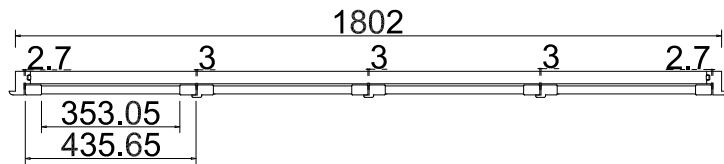

Deep BullNose Z Frame 38mm

NOTES:

Shutter Color: 002 Wevet

Hinges Color: white

Qty (数量): 1

Material (材质): New York Real Wood (松木)

Configuration (窗扇结构): L-DL-DR-DR, IN, 4side, Astrigal Stile 41.3mm, Deep BullNose Z Frame 38mm

Tilt rod type (拉杆类型): Centre Tilt rod

Louvre Quantity (叶片数量): 60

Louvre Size (叶片尺寸): 351.1mm

Rail Size (上下板尺寸): 403.1mm

Order No (订单号): ABC 46600 BASHFORTH

Item (序号): 4

Room (房间号): DINING

Louvre Size (叶片类型): 89mm