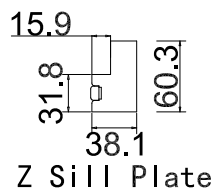

Z Sill Plate

NOTES:

Shutter Color: 002 Wevet

Hinges Color: white

Qty (数量): 1

Material (材质): New York Real Wood (松木)

Configuration (窗扇结构): L-DL-DR-DR, IN, 4side, Astrigal Stile 41.3mm, Deep BullNose Z Frame 38mm

Tilt rod type (拉杆类型): Centre Tilt rod

Louvre Quantity (叶片数量): 60

Louvre Size (叶片尺寸): 351.1mm

Rail Size (上下板尺寸): 403.1mm

Order No (订单号): ABC 46600 BASHFORTH

Item (序号): 4

Room (房间号): DINING

Louvre Size (叶片类型): 89mm