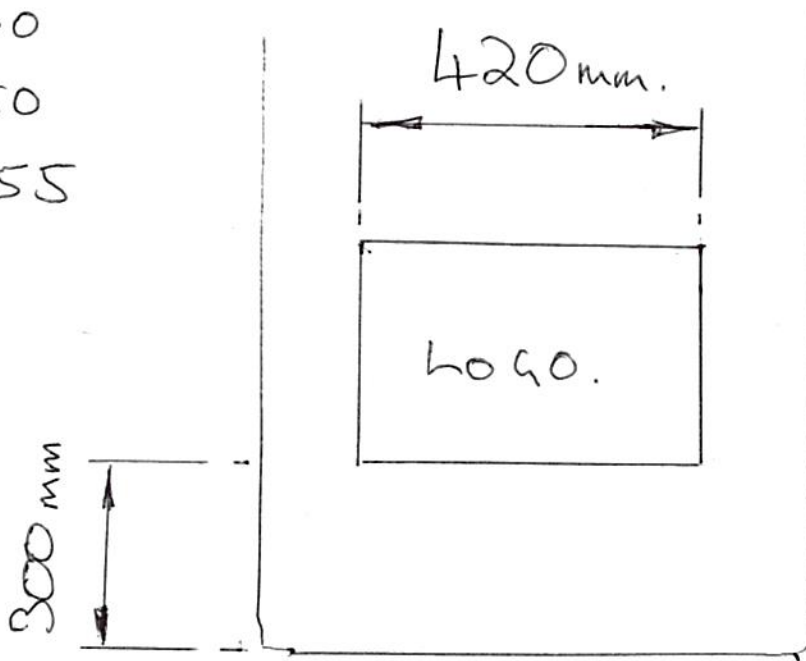

PLEASE QUOTE FOR THE LOGO
BLIND BELOW; ON BOTH.

BACK-OUT WHITE (BAWLIGHT)
AND DIM-OUT (PALETTE) WHITE.

THERE ARE FOUR ROWS REQUESTED, SEE
ATTACHED LOGO: NOTE, THE LOGO WITH
"PINK BACKGROUND AND WHITE WRITING" IS THE
ONE REQUESTED.

ROW SIZES = FABRIC WIDTHS

- #1 1041 x 2190
- #2 785 x 1760
- #3 835 x 1750
- #4 945 x 1555

THANKS + REGARDS
DAVID