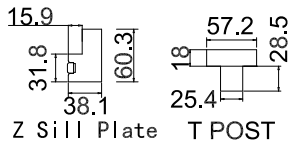

Deep BullNose Z Frame 38mm

Z Sill Plate T POST

NOTES:
 Shutter Color: 002 Wevet
 Hinges Color: White
 Qty(数量): 1
 Material(材质): New York Real Wood (松木)
 Configuration(窗扇结构): RTR, IN, 4side, Butt
 Tilt rod type(拉杆类型): Easy tilt System
 Louvre Quantity(叶片数量): 14/24
 Louvre Size(叶片尺寸): 609.5mm, 599.5mm
 Rail Size(上下板尺寸): 661.5mm, 651.5mm

Order No(订单号): ABC 45964 robertson
 Item(序号): 1
 Room(房间号): BED LEFT
 Louvre Size(叶片类型): 89mm
 Stile 41.3mm, Deep BullNose Z Frame 38mm

L T L

Deep BullNose Z Frame 38mm

Z Sill Plate

T POST

NOTES:

- Shutter Color: 002 Wevet
- Hinges Color: White
- Qty(数量): 1
- Material(材质): New York Real Wood (松木)
- Configuration(窗扇结构): LTL, IN, 4side, Butt Stile 41.3mm, Deep BullNose Z Frame 38mm
- Tilt rod type(拉杆类型): Easy tilt System
- Louvre Quantity(叶片数量): 24/14
- Louvre Size(叶片尺寸): 606.5mm, 594.5mm
- Rail Size(上下板尺寸): 658.5mm, 646.5mm

Order No(订单号): ABC 45964 robertson

Item(序号): 2

Room(房间号): BED RIGHT

Louvre Size(叶片类型): 89mm