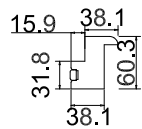

Deep BullNose Z Frame 38mm

Z Sill Plate T POST

NOTES:
 Shutter Color: 002 Wevet
 Hinges Color: White
 Qty(数量): 1
 Material(材质): New York Real Wood (松木)
 Configuration(窗扇结构): RTR, IN, 4side, Butt
 Tilt rod type(拉杆类型): Easy tilt System
 Louvre Quantity(叶片数量): 14/24
 Louvre Size(叶片尺寸): 609.5mm, 599.5mm
 Rail Size(上下板尺寸): 661.5mm, 651.5mm

Order No(订单号): ABC 45964 robertson
 Item(序号): 1
 Room(房间号): BED LEFT
 Louvre Size(叶片类型): 89mm
 Stile 41.3mm, Deep BullNose Z Frame 38mm

L T L

Deep BullNose Z Frame 38mm

Z Sill Plate

T POST

NOTES:

- Shutter Color: 002 Wevet
- Hinges Color: White
- Qty(数量): 1
- Material(材质): New York Real Wood (松木)
- Configuration(窗扇结构): LTL, IN, 4side, Butt Stile 41.3mm, Deep BullNose Z Frame 38mm
- Tilt rod type(拉杆类型): Easy tilt System
- Louvre Quantity(叶片数量): 24/14
- Louvre Size(叶片尺寸): 606.5mm, 594.5mm
- Rail Size(上下板尺寸): 658.5mm, 646.5mm

Order No(订单号): ABC 45964 robertson

Item(序号): 2

Room(房间号): BED RIGHT

Louvre Size(叶片类型): 89mm