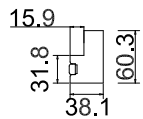

Deep BullNose Z Frame 38mm

Z Sill Plate T POST

NOTES:
 Shutter Color: 002 Wevet
 Hinges Color: White
 Qty(数量): 1
 Material(材质): New York Real Wood (松木)
 Configuration(窗扇结构): RTR, IN, 4side, Butt
 Tilt rod type(拉杆类型): Easy tilt System
 Louvre Quantity(叶片数量): 14/24
 Louvre Size(叶片尺寸): 609.5mm, 599.5mm
 Rail Size(上下板尺寸): 661.5mm, 651.5mm

Order No(订单号): ABC 45964 robertson
 Item(序号): 1
 Room(房间号): BED LEFT
 Louvre Size(叶片类型): 89mm
 Stile 41.3mm, Deep BullNose Z Frame 38mm

L T L

Deep BullNose Z Frame 38mm

Z Sill Plate

T POST

NOTES:

- Shutter Color: 002 Wevet
- Hinges Color: White
- Qty(数量): 1
- Material(材质): New York Real Wood (松木)
- Configuration(窗扇结构): LTL, IN, 4side, Butt Stile 41.3mm, Deep BullNose Z Frame 38mm
- Tilt rod type(拉杆类型): Easy tilt System
- Louvre Quantity(叶片数量): 24/14
- Louvre Size(叶片尺寸): 606.5mm, 594.5mm
- Rail Size(上下板尺寸): 658.5mm, 646.5mm

Order No(订单号): ABC 45964 robertson

Item(序号): 2

Room(房间号): BED RIGHT

Louvre Size(叶片类型): 89mm