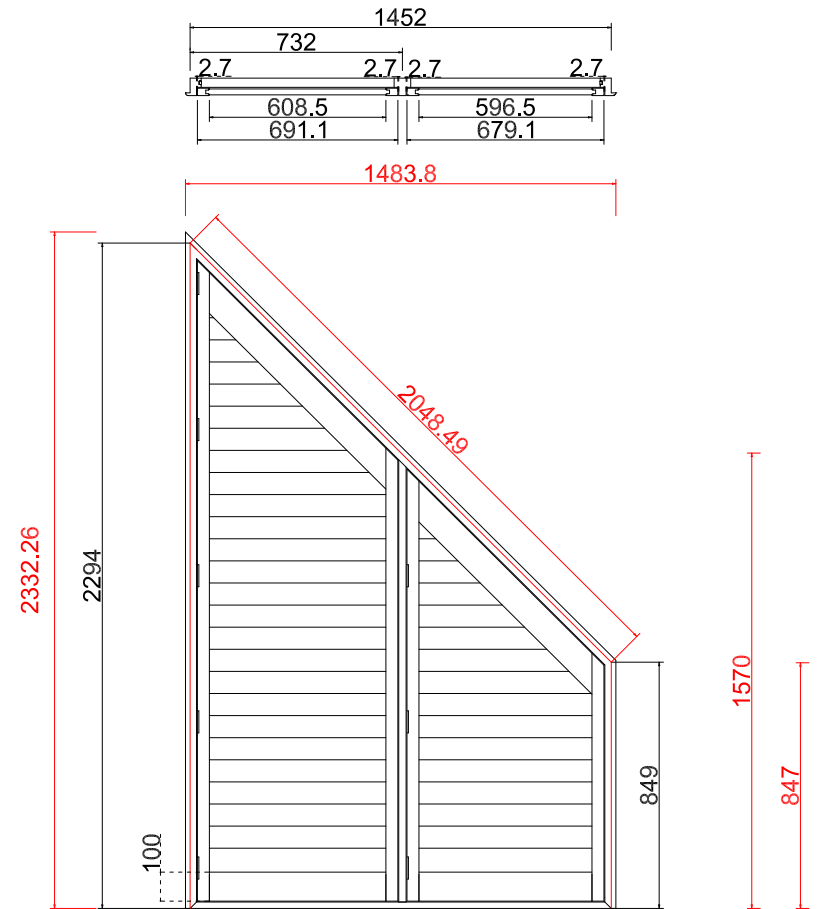

Deep BullNose Z Frame 38mm

Z Sill Plate T POST

NOTES:
 Shutter Color: 002 Wevet
 Hinges Color: White
 Qty(数量): 1
 Material(材质): New York Real Wood (松木)
 Configuration(窗扇结构): RTR, IN, 4side, Butt
 Tilt rod type(拉杆类型): Easy tilt System
 Louvre Quantity(叶片数量): 14/24
 Louvre Size(叶片尺寸): 609.5mm, 599.5mm
 Rail Size(上下板尺寸): 661.5mm, 651.5mm

Order No(订单号): ABC 45964 robertson
 Item(序号): 1
 Room(房间号): BED LEFT
 Louvre Size(叶片类型): 89mm
 Stile 41.3mm, Deep BullNose Z Frame 38mm

L T L

Deep BullNose Z Frame 38mm

Z Sill Plate

T POST

NOTES:

- Shutter Color: 002 Wevet
- Hinges Color: White
- Qty(数量): 1
- Material(材质): New York Real Wood (松木)
- Configuration(窗扇结构): LTL, IN, 4side, Butt Stile 41.3mm, Deep BullNose Z Frame 38mm
- Tilt rod type(拉杆类型): Easy tilt System
- Louvre Quantity(叶片数量): 24/14
- Louvre Size(叶片尺寸): 606.5mm, 594.5mm
- Rail Size(上下板尺寸): 658.5mm, 646.5mm

Order No(订单号): ABC 45964 robertson

Item(序号): 2

Room(房间号): BED RIGHT

Louvre Size(叶片类型): 89mm