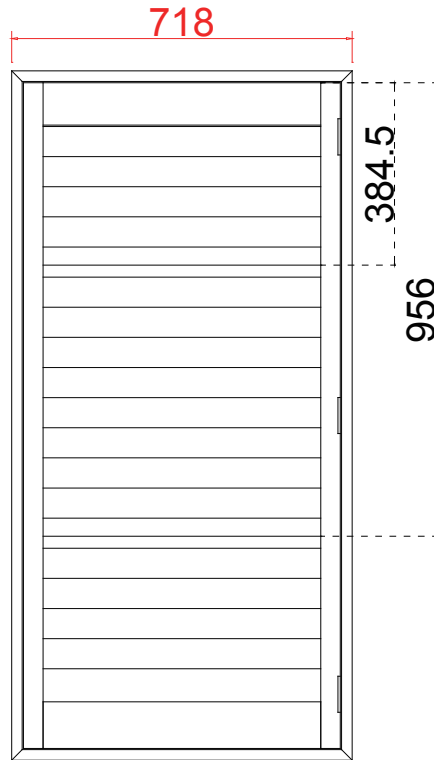

9

10

Deep Plain L Frame 60mm

**NOTES:**

Shutter Color: 002 Wevet

Hinges Color: White

Qty(数量): 1

Material(材质): New York Real Wood (松木) Louvre Size(叶片类型): 76mm

Configuration(窗扇结构): L-DR, IN, 4side, Astrigal Stile 41.3mm, Deep Plain L Frame 60mm

Tilt rod type(拉杆类型): Easy tilt System

Louvre Quantity(叶片数量): 38

Louvre Size(叶片尺寸): 320mm

Rail Size(上下板尺寸): 371.5mm

Order No(订单号): ABC 45703 shine

Item(序号): 3

Room(房间号): LOUNGE

Deep Plain L Frame 60mm

NOTES: R

Shutter Color: 002 Wevet

Hinges Color: White

Qty (数量): 1

Material (材质): New York Real Wood (松木) Louvre Size (叶片类型): 76mm

Configuration (窗扇结构): R, IN, 4side, Butt Stile 41.3mm, Deep Plain L Frame 60mm

Tilt rod type (拉杆类型): Easy tilt System

Louvre Quantity (叶片数量): 19

Louvre Size (叶片尺寸): 584.1mm

Rail Size (上下板尺寸): 635.6mm

Order No (订单号): ABC 45703 shine