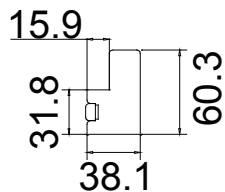

Tilt rod type (拉杆类型): Easy tilt System

Louvre Quantity (叶片数量): 19

Louvre Size (叶片尺寸): 581.1mm

Rail Size (上下板尺寸): 632.6mm

Order No (订单号): ABC 45703 shine

Item (序号): 2

Room (房间号): LOUNGE

Louvre Size (叶片类型): 76mm

9

10

Deep Plain L Frame 60mm

**NOTES:**

Shutter Color: 002 Wevet

Hinges Color: White

Qty(数量): 1

Material(材质): New York Real Wood (松木) Louvre Size(叶片类型): 76mm

Configuration(窗扇结构): L-DR, IN, 4side, Astrigal Stile 41.3mm, Deep Plain L Frame 60mm

Tilt rod type(拉杆类型): Easy tilt System

Louvre Quantity(叶片数量): 38

Louvre Size(叶片尺寸): 320mm

Rail Size(上下板尺寸): 371.5mm

Order No(订单号): ABC 45703 shine