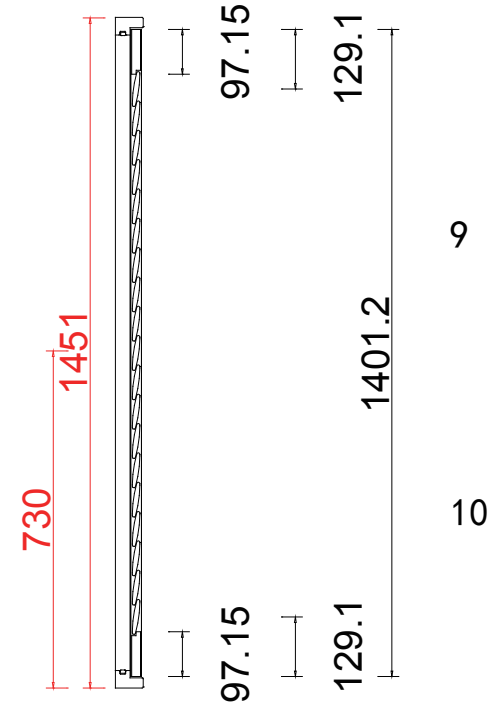

Configuration (窗扇结构): R, IN, 4side, Butt Stile 41.3mm, Deep Plain L Frame 60mm

Tilt rod type (拉杆类型): Easy tilt System

Louvre Quantity (叶片数量): 19

Louvre Size (叶片尺寸): 584.1mm

Rail Size (上下板尺寸): 635.6mm

Order No (订单号): ABC 45703 shine

Tilt rod type (拉杆类型): Easy tilt System

Louvre Quantity (叶片数量): 19

Louvre Size (叶片尺寸): 280.1mm

Rail Size (上下板尺寸): 331.6mm

Order No (订单号): ABC 45703 shine

Item (序号): 5

Room (房间号): LOUNGE

Louvre Size (叶片类型): 76mm

Tilt rod type(拉杆类型): Easy tilt System

Louvre Quantity(叶片数量): 76

Louvre Size(叶片尺寸): 343.7mm

Rail Size(上下板尺寸): 395.2mm

Order No(订单号): ABC 45703 shine

Item(序号): 6

Room(房间号): OFFICE

Louvre Size(叶片类型): 76mm

76mm

Deep Plain L Frame 60mm

9

10