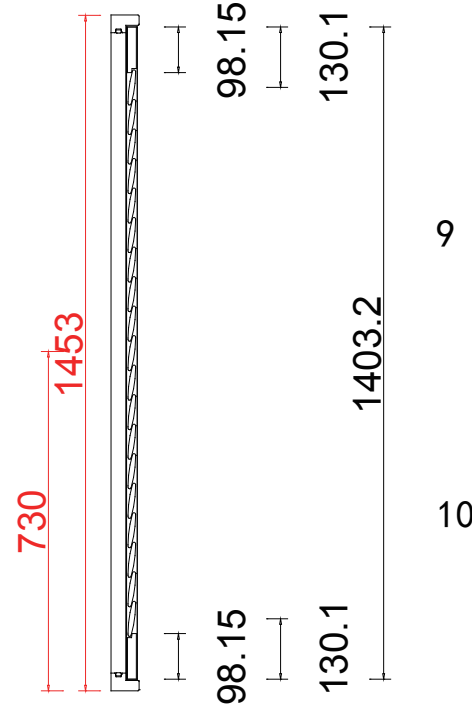

R

19

9

10

Deep Plain L Frame 60mm

NOTES:

Shutter Color: 002 Wevet

Hinges Color: White

Qty (数量): 1

Material (材质): New York Real Wood (松木)

Configuration (窗扇结构): R, IN, 4side, Butt Stile 41.3mm, Deep Plain L Frame 60mm

Tilt rod type (拉杆类型): Easy tilt System

Louvre Quantity (叶片数量): 19

Louvre Size (叶片尺寸): 280.1mm

Rail Size (上下板尺寸): 331.6mm

Order No (订单号): ABC 45703 shine

Item (序号): 5

Room (房间号): LOUNGE

Louvre Size (叶片类型): 76mm