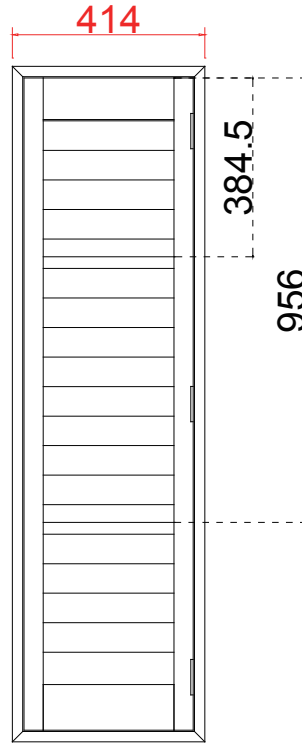

Configuration (窗扇结构): R, IN, 4side, Butt Stile 41.3mm, Deep Plain L Frame 60mm

Tilt rod type (拉杆类型): Easy tilt System

Louvre Quantity (叶片数量): 19

Louvre Size (叶片尺寸): 584.1mm

Rail Size (上下板尺寸): 635.6mm

Order No (订单号): ABC 45703 shine

Item (序号): 4

Room (房间号): LOUNGE

19

9

10

R

19

9

Tilt rod type (拉杆类型): Easy tilt System

Louvre Quantity (叶片数量): 19

Louvre Size (叶片尺寸): 280.1mm

Rail Size (上下板尺寸): 331.6mm

Order No (订单号): ABC 45703 shine

Item (序号): 5

Room (房间号): LOUNGE

Louvre Size (叶片类型): 76mm

76mm

Deep Plain L Frame 60mm

9

10