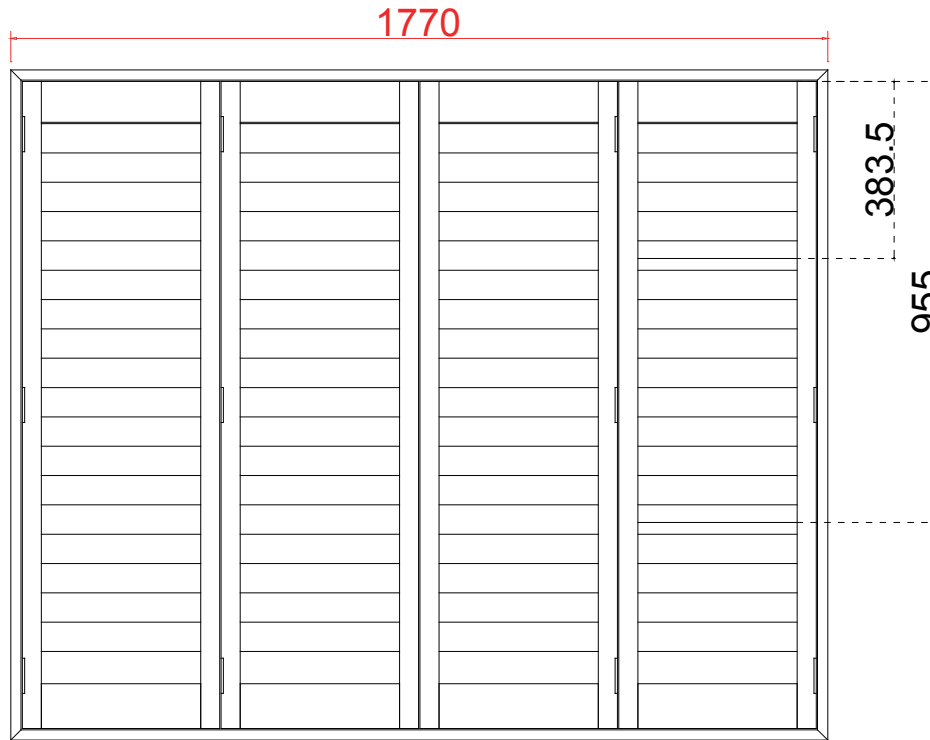

Tilt rod type (拉杆类型): Easy tilt System

Louvre Quantity (叶片数量): 19

Louvre Size (叶片尺寸): 280.1mm

Rail Size (上下板尺寸): 331.6mm

Order No (订单号): ABC 45703 shine

Item (序号): 5

Room (房间号): LOUNGE

Louvre Size (叶片类型): 76mm

Tilt rod type(拉杆类型): Easy tilt System

Louvre Quantity(叶片数量): 76

Louvre Size(叶片尺寸): 343.7mm

Rail Size(上下板尺寸): 395.2mm

Order No(订单号): ABC 45703 shine

Item(序号): 6

Room(房间号): OFFICE

Louvre Size(叶片类型): 76mm