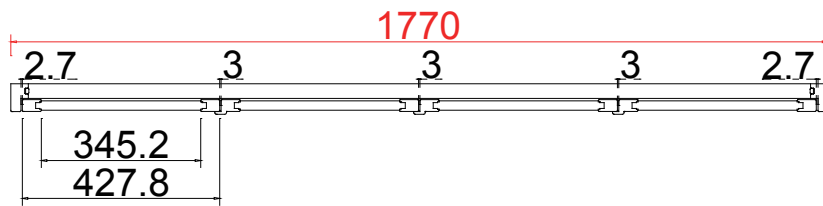

Tilt rod type (拉杆类型): Easy tilt System

Louvre Quantity (叶片数量): 19

Louvre Size (叶片尺寸): 280.1mm

Rail Size (上下板尺寸): 331.6mm

Order No (订单号): ABC 45703 shine

Item (序号): 5

Room (房间号): LOUNGE

Louvre Size (叶片类型): 76mm

Tilt rod type(拉杆类型): Easy tilt System

Louvre Quantity(叶片数量): 76

Louvre Size(叶片尺寸): 343.7mm

Rail Size(上下板尺寸): 395.2mm

Order No(订单号): ABC 45703 shine

Item(序号): 6

Room(房间号): OFFICE

Louvre Size(叶片类型): 76mm