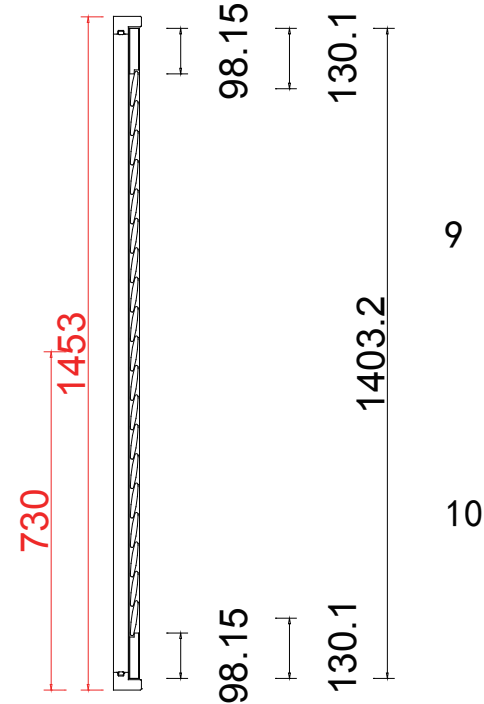

Deep Plain L Frame 60mm

**NOTES:**

Shutter Color: 002 Wevet

Hinges Color: White

Qty(数量): 1

Material(材质): New York Real Wood (松木) Louvre Size(叶片类型): 76mm

Configuration(窗扇结构): L, IN, 4side, Butt Stile 41.3mm, Deep Plain L Frame 60mm

Tilt rod type(拉杆类型): Easy tilt System

Louvre Quantity(叶片数量): 19

Louvre Size(叶片尺寸): 280.1mm

Rail Size(上下板尺寸): 331.6mm

Order No(订单号): ABC 45703 shine

Item(序号): 1

Room(房间号): LOUNGE

L

Tilt rod type (拉杆类型): Easy tilt System

Louvre Quantity (叶片数量): 19

Louvre Size (叶片尺寸): 581.1mm

Rail Size (上下板尺寸): 632.6mm

Order No (订单号): ABC 45703 shine

Item (序号): 2

Room (房间号): LOUNGE

Louvre Size (叶片类型): 76mm

76mm

Deep Plain L Frame 60mm

9

10