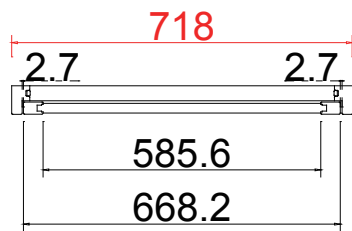

Tilt rod type (拉杆类型): Easy tilt System

Louvre Quantity (叶片数量): 19

Louvre Size (叶片尺寸): 581.1mm

Rail Size (上下板尺寸): 632.6mm

Order No (订单号): ABC 45703 shine

Item (序号): 2

Room (房间号): LOUNGE

Louvre Size (叶片类型): 76mm

Configuration(窗扇结构): L-DR, IN, 4side, Astrigal Stile 41.3mm, Deep Plain L Frame 60mm

Tilt rod type(拉杆类型): Easy tilt System

Louvre Quantity(叶片数量): 38

Louvre Size(叶片尺寸): 320mm

Rail Size(上下板尺寸): 371.5mm

Order No(订单号): ABC 45703 shine

Item(序号): 3

Room(房间号): LOUNGE

Deep Plain L Frame 60mm

NOTES: R

Shutter Color: 002 Wevet

Hinges Color: White

Qty (数量): 1

Material (材质): New York Real Wood (松木) Louvre Size (叶片类型): 76mm

Configuration (窗扇结构): R, IN, 4side, Butt Stile 41.3mm, Deep Plain L Frame 60mm

Tilt rod type (拉杆类型): Easy tilt System

Louvre Quantity (叶片数量): 19

Louvre Size (叶片尺寸): 584.1mm

Rail Size (上下板尺寸): 635.6mm

Order No (订单号): ABC 45703 shine