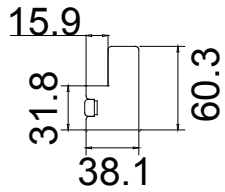

NOTES:

Shutter Color: 002 Wevet

Hinges Color: White

Qty(数量): 1

Material(材质): New York Real Wood (松木)

Configuration(窗扇结构): L-DL-DR-DR, IN, 4side, Astrigal Stile 41.3mm, Deep Plain L Frame 60mm

Tilt rod type(拉杆类型): Easy tilt System

Louvre Quantity(叶片数量): 76

Louvre Size(叶片尺寸): 343.7mm

Rail Size(上下板尺寸): 395.2mm

Order No(订单号): ABC 45703 shine

Item(序号): 6

Room(房间号): OFFICE

Louvre Size(叶片类型): 76mm

76mm

Deep Plain L Frame 60mm

9

10