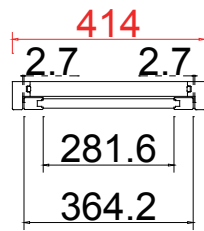

R

19

9

10

Deep Plain L Frame 60mm

NOTES:

Shutter Color: 002 Wevet

Hinges Color: White

Qty (数量): 1

Material (材质): New York Real Wood (松木)

Configuration (窗扇结构): R, IN, 4side, Butt Stile 41.3mm, Deep Plain L Frame 60mm

Tilt rod type (拉杆类型): Easy tilt System

Louvre Quantity (叶片数量): 19

Louvre Size (叶片尺寸): 280.1mm

Rail Size (上下板尺寸): 331.6mm

Order No (订单号): ABC 45703 shine

Item (序号): 5

Room (房间号): LOUNGE

Louvre Size (叶片类型): 76mm