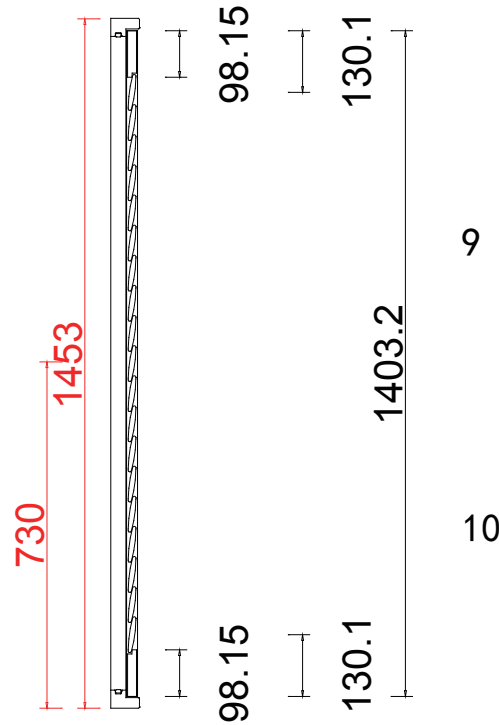

Deep Plain L Frame 60mm

NOTES: R

Shutter Color: 002 Wevet

Hinges Color: White

Qty (数量): 1

Material (材质): New York Real Wood (松木) Louvre Size (叶片类型): 76mm

Configuration (窗扇结构): R, IN, 4side, Butt Stile 41.3mm, Deep Plain L Frame 60mm

Tilt rod type (拉杆类型): Easy tilt System

Louvre Quantity (叶片数量): 19

Louvre Size (叶片尺寸): 584.1mm

Rail Size (上下板尺寸): 635.6mm

Order No (订单号): ABC 45703 shine

Item (序号): 4

Room (房间号): LOUNGE

19

9

10