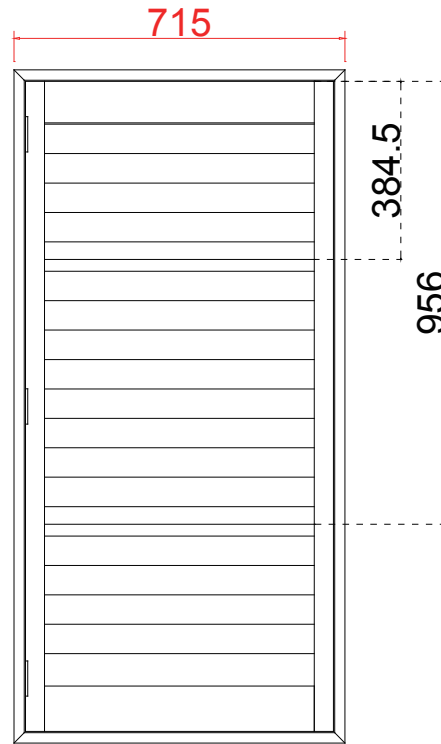

Deep Plain L Frame 60mm

**NOTES:**

Shutter Color: 002 Wevet

Hinges Color: White

Qty(数量): 1

Material(材质): New York Real Wood (松木) Louvre Size(叶片类型): 76mm

Configuration(窗扇结构): L, IN, 4side, Butt Stile 41.3mm, Deep Plain L Frame 60mm

Tilt rod type(拉杆类型): Easy tilt System

Louvre Quantity(叶片数量): 19

Louvre Size(叶片尺寸): 280.1mm

Rail Size(上下板尺寸): 331.6mm

Order No(订单号): ABC 45703 shine

Item(序号): 1

Room(房间号): LOUNGE

L

19

Deep Plain L Frame 60mm

**NOTES:**

Shutter Color: 002 Wevet

Hinges Color: White

Qty (数量): 1

Material (材质): New York Real Wood (松木)

Configuration (窗扇结构): L, IN, 4side, Butt Stile 41.3mm, Deep Plain L Frame 60mm

Tilt rod type (拉杆类型): Easy tilt System

Louvre Quantity (叶片数量): 19

Louvre Size (叶片尺寸): 581.1mm

Rail Size (上下板尺寸): 632.6mm

Order No (订单号): ABC 45703 shine

Item (序号): 2

Room (房间号): LOUNGE

Louvre Size (叶片类型): 76mm