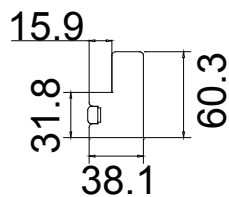

Deep Plain L Frame 60mm

NOTES: R

Shutter Color: 002 Wevet

Hinges Color: White

Qty (数量): 1

Material (材质): New York Real Wood (松木) Louvre Size (叶片类型): 76mm

Configuration (窗扇结构): R, IN, 4side, Butt Stile 41.3mm, Deep Plain L Frame 60mm

Tilt rod type (拉杆类型): Easy tilt System

Louvre Quantity (叶片数量): 19

Louvre Size (叶片尺寸): 584.1mm

Rail Size (上下板尺寸): 635.6mm

Order No (订单号): ABC 45703 shine

Item (序号): 4

Room (房间号): LOUNGE

19

9

10