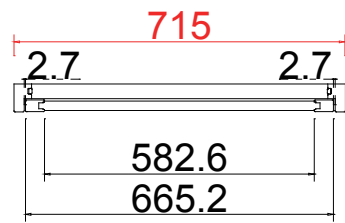

Deep Plain L Frame 60mm

**NOTES:**

Shutter Color: 002 Wevet

Hinges Color: White

Qty(数量): 1

Material(材质): New York Real Wood (松木) Louvre Size(叶片类型): 76mm

Configuration(窗扇结构): L, IN, 4side, Butt Stile 41.3mm, Deep Plain L Frame 60mm

Tilt rod type(拉杆类型): Easy tilt System

Louvre Quantity(叶片数量): 19

Louvre Size(叶片尺寸): 280.1mm

Rail Size(上下板尺寸): 331.6mm

Order No(订单号): ABC 45703 shine

Item(序号): 1

Room(房间号): LOUNGE

L

19

Deep Plain L Frame 60mm

**NOTES:**

Shutter Color: 002 Wevet

Hinges Color: White

Qty (数量): 1

Material (材质): New York Real Wood (松木)

Configuration (窗扇结构): L, IN, 4side, Butt Stile 41.3mm, Deep Plain L Frame 60mm

Tilt rod type (拉杆类型): Easy tilt System

Louvre Quantity (叶片数量): 19

Louvre Size (叶片尺寸): 581.1mm

Rail Size (上下板尺寸): 632.6mm

Order No (订单号): ABC 45703 shine

Item (序号): 2

Room (房间号): LOUNGE

Louvre Size (叶片类型): 76mm