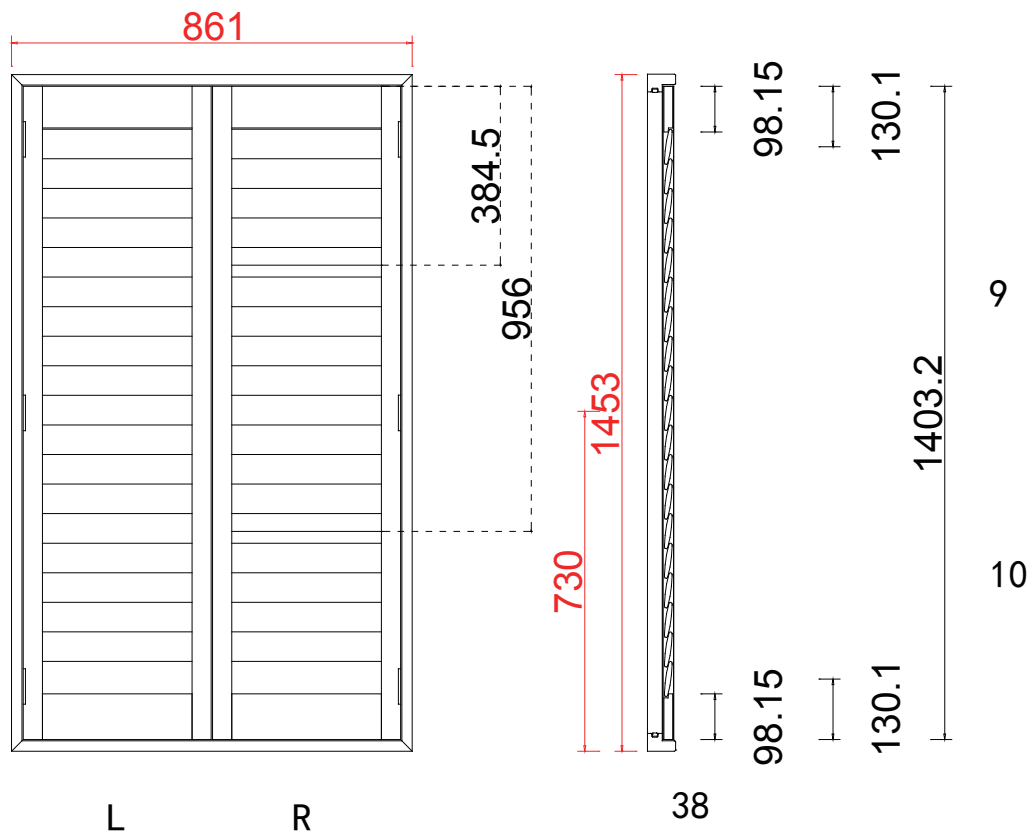

Deep Plain L Frame 60mm

**NOTES:**

Shutter Color: 002 Wevet

Hinges Color: White

Qty(数量): 1

Material(材质): New York Real Wood (松木) Louvre Size(叶片类型): 76mm

Configuration(窗扇结构): L, IN, 4side, Butt Stile 41.3mm, Deep Plain L Frame 60mm

Tilt rod type (拉杆类型): Easy tilt System

Louvre Quantity (叶片数量): 19

Louvre Size (叶片尺寸): 581.1mm

Rail Size (上下板尺寸): 632.6mm

Order No (订单号): ABC 45703 shine

Item (序号): 2

Room (房间号): LOUNGE

Louvre Size (叶片类型): 76mm

9

10

Deep Plain L Frame 60mm

**NOTES:**

Shutter Color: 002 Wevet

Hinges Color: White

Qty(数量): 1

Material(材质): New York Real Wood (松木) Louvre Size(叶片类型): 76mm

Configuration(窗扇结构): L-DR, IN, 4side, Astrigal Stile 41.3mm, Deep Plain L Frame 60mm

Tilt rod type(拉杆类型): Easy tilt System

Louvre Quantity(叶片数量): 38

Louvre Size(叶片尺寸): 320mm

Rail Size(上下板尺寸): 371.5mm

Order No(订单号): ABC 45703 shine