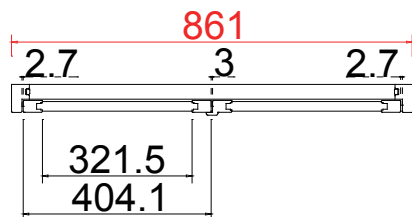

Tilt rod type (拉杆类型): Easy tilt System

Louvre Quantity (叶片数量): 19

Louvre Size (叶片尺寸): 581.1mm

Rail Size (上下板尺寸): 632.6mm

Order No (订单号): ABC 45703 shine

Item (序号): 2

Room (房间号): LOUNGE

Louvre Size (叶片类型): 76mm

9

10

Deep Plain L Frame 60mm

**NOTES:**

Shutter Color: 002 Wevet

Hinges Color: White

Qty(数量): 1

Material(材质): New York Real Wood (松木) Louvre Size(叶片类型): 76mm

Configuration(窗扇结构): L-DR, IN, 4side, Astrigal Stile 41.3mm, Deep Plain L Frame 60mm

Tilt rod type(拉杆类型): Easy tilt System

Louvre Quantity(叶片数量): 38

Louvre Size(叶片尺寸): 320mm

Rail Size(上下板尺寸): 371.5mm

Order No(订单号): ABC 45703 shine

Configuration (窗扇结构): R, IN, 4side, Butt Stile 41.3mm, Deep Plain L Frame 60mm

Tilt rod type (拉杆类型): Easy tilt System

Louvre Quantity (叶片数量): 19

Louvre Size (叶片尺寸): 584.1mm

Rail Size (上下板尺寸): 635.6mm

Order No (订单号): ABC 45703 shine