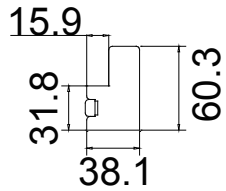

Deep Plain L Frame 60mm

NOTES:

Shutter Color: 002 Wevet

Hinges Color: White

Qty (数量): 1

Material (材质): New York Real Wood (松木)

Configuration (窗扇结构): L, IN, 4side, Butt Stile 41.3mm, Deep Plain L Frame 60mm

Tilt rod type (拉杆类型): Easy tilt System

Louvre Quantity (叶片数量): 19

Louvre Size (叶片尺寸): 581.1mm

Rail Size (上下板尺寸): 632.6mm

Order No (订单号): ABC 45703 shine

Item (序号): 2

Room (房间号): LOUNGE

Louvre Size (叶片类型): 76mm

9

10