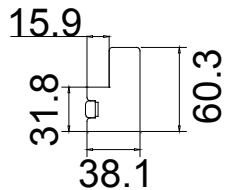

Deep Plain L Frame 60mm

NOTES:

Shutter Color: 002 Wevet

Hinges Color: White

Qty (数量): 1

Material (材质): New York Real Wood (松木)

Configuration (窗扇结构): R, IN, 4side, Butt Stile 41.3mm, Deep Plain L Frame 60mm

Tilt rod type (拉杆类型): Easy tilt System

Louvre Quantity (叶片数量): 19

Louvre Size (叶片尺寸): 280.1mm

Rail Size (上下板尺寸): 331.6mm

Order No (订单号): ABC 45703 shine

Item (序号): 5

Room (房间号): LOUNGE

Louvre Size (叶片类型): 76mm