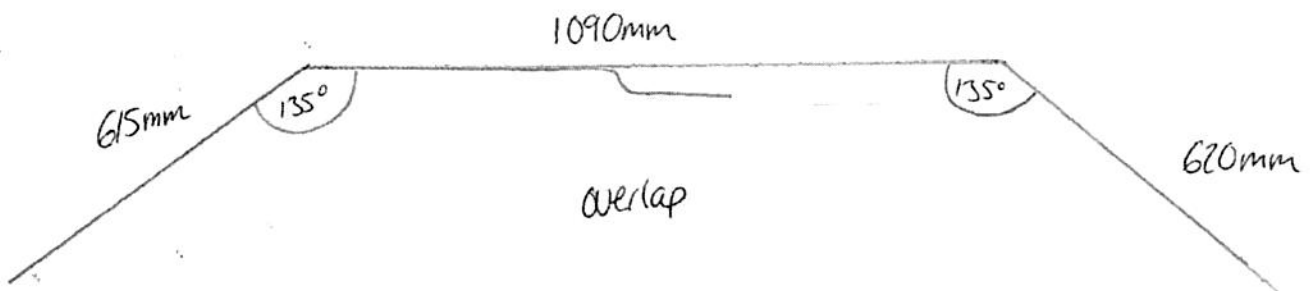

20/4/23

Reference :- 87

Please provide the following shaped curtain track -

- 3000 white (Silent gress)
- Track size
- face fix
- pull corded - Right hand side. - Pair stacking.

Thank you.

Sarah

FOR QUALITY VALUE AND SERVICE