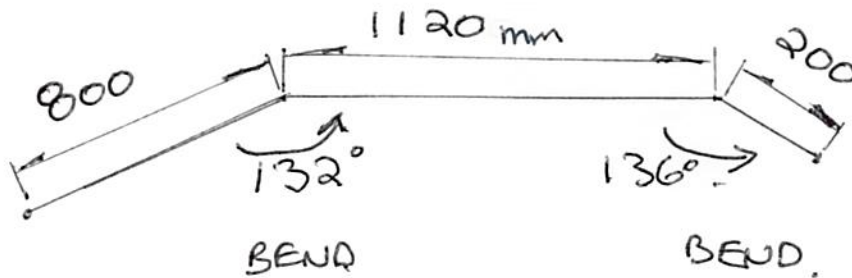

1080, WHITE, TRUCKS + END STOPS.

NOTE: SKETCH FROM ABOVE THE TRACK

①

TOTAL LENGTH 2120 mm

②

NOT REQUIRED.