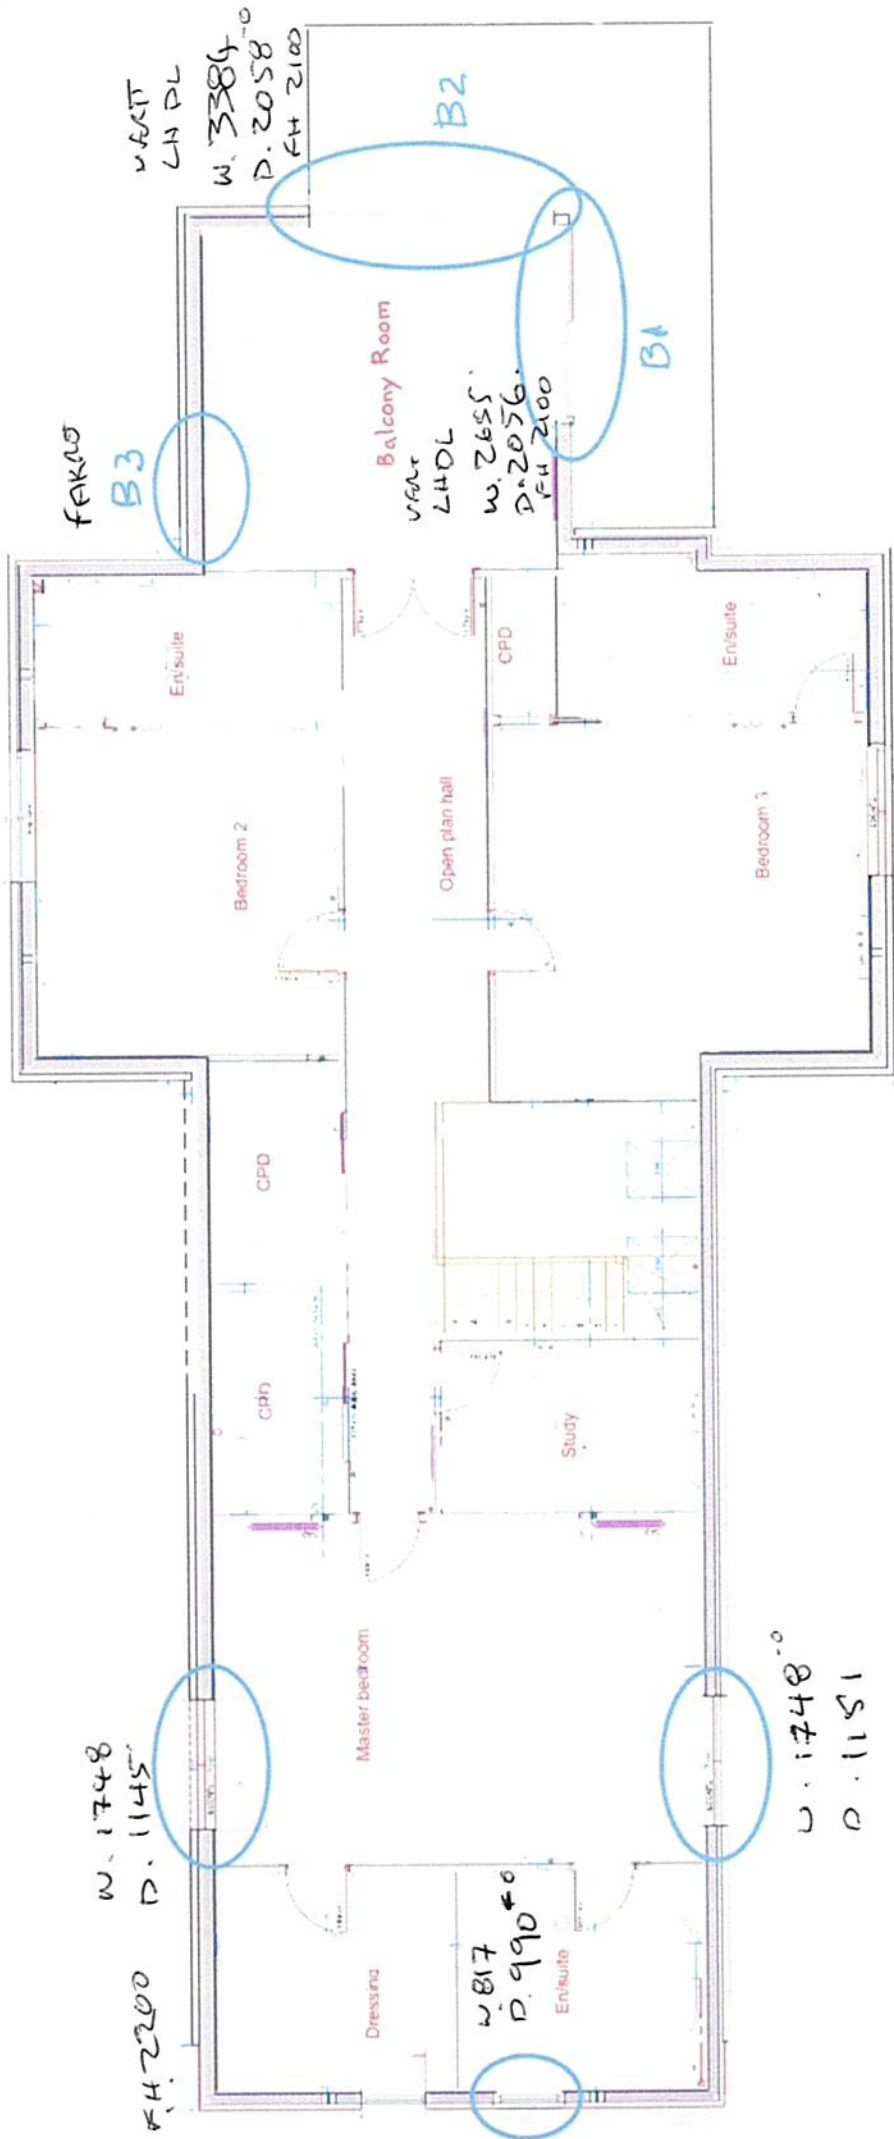

KITEP DESIGN: RAZA W H S PER

REWORKS: ENTRANCE TOP PS / FINE WOOD / EXT BRICKS AND VENT.

VERTS: AS CLOSE TO WINDOW - AVOIDING VENTS + NARROW,
WHITE W/MILLS

ROLL.

W. 670

D. 988.

Fit 2400

Ground floor plan

Roc

First floor plan