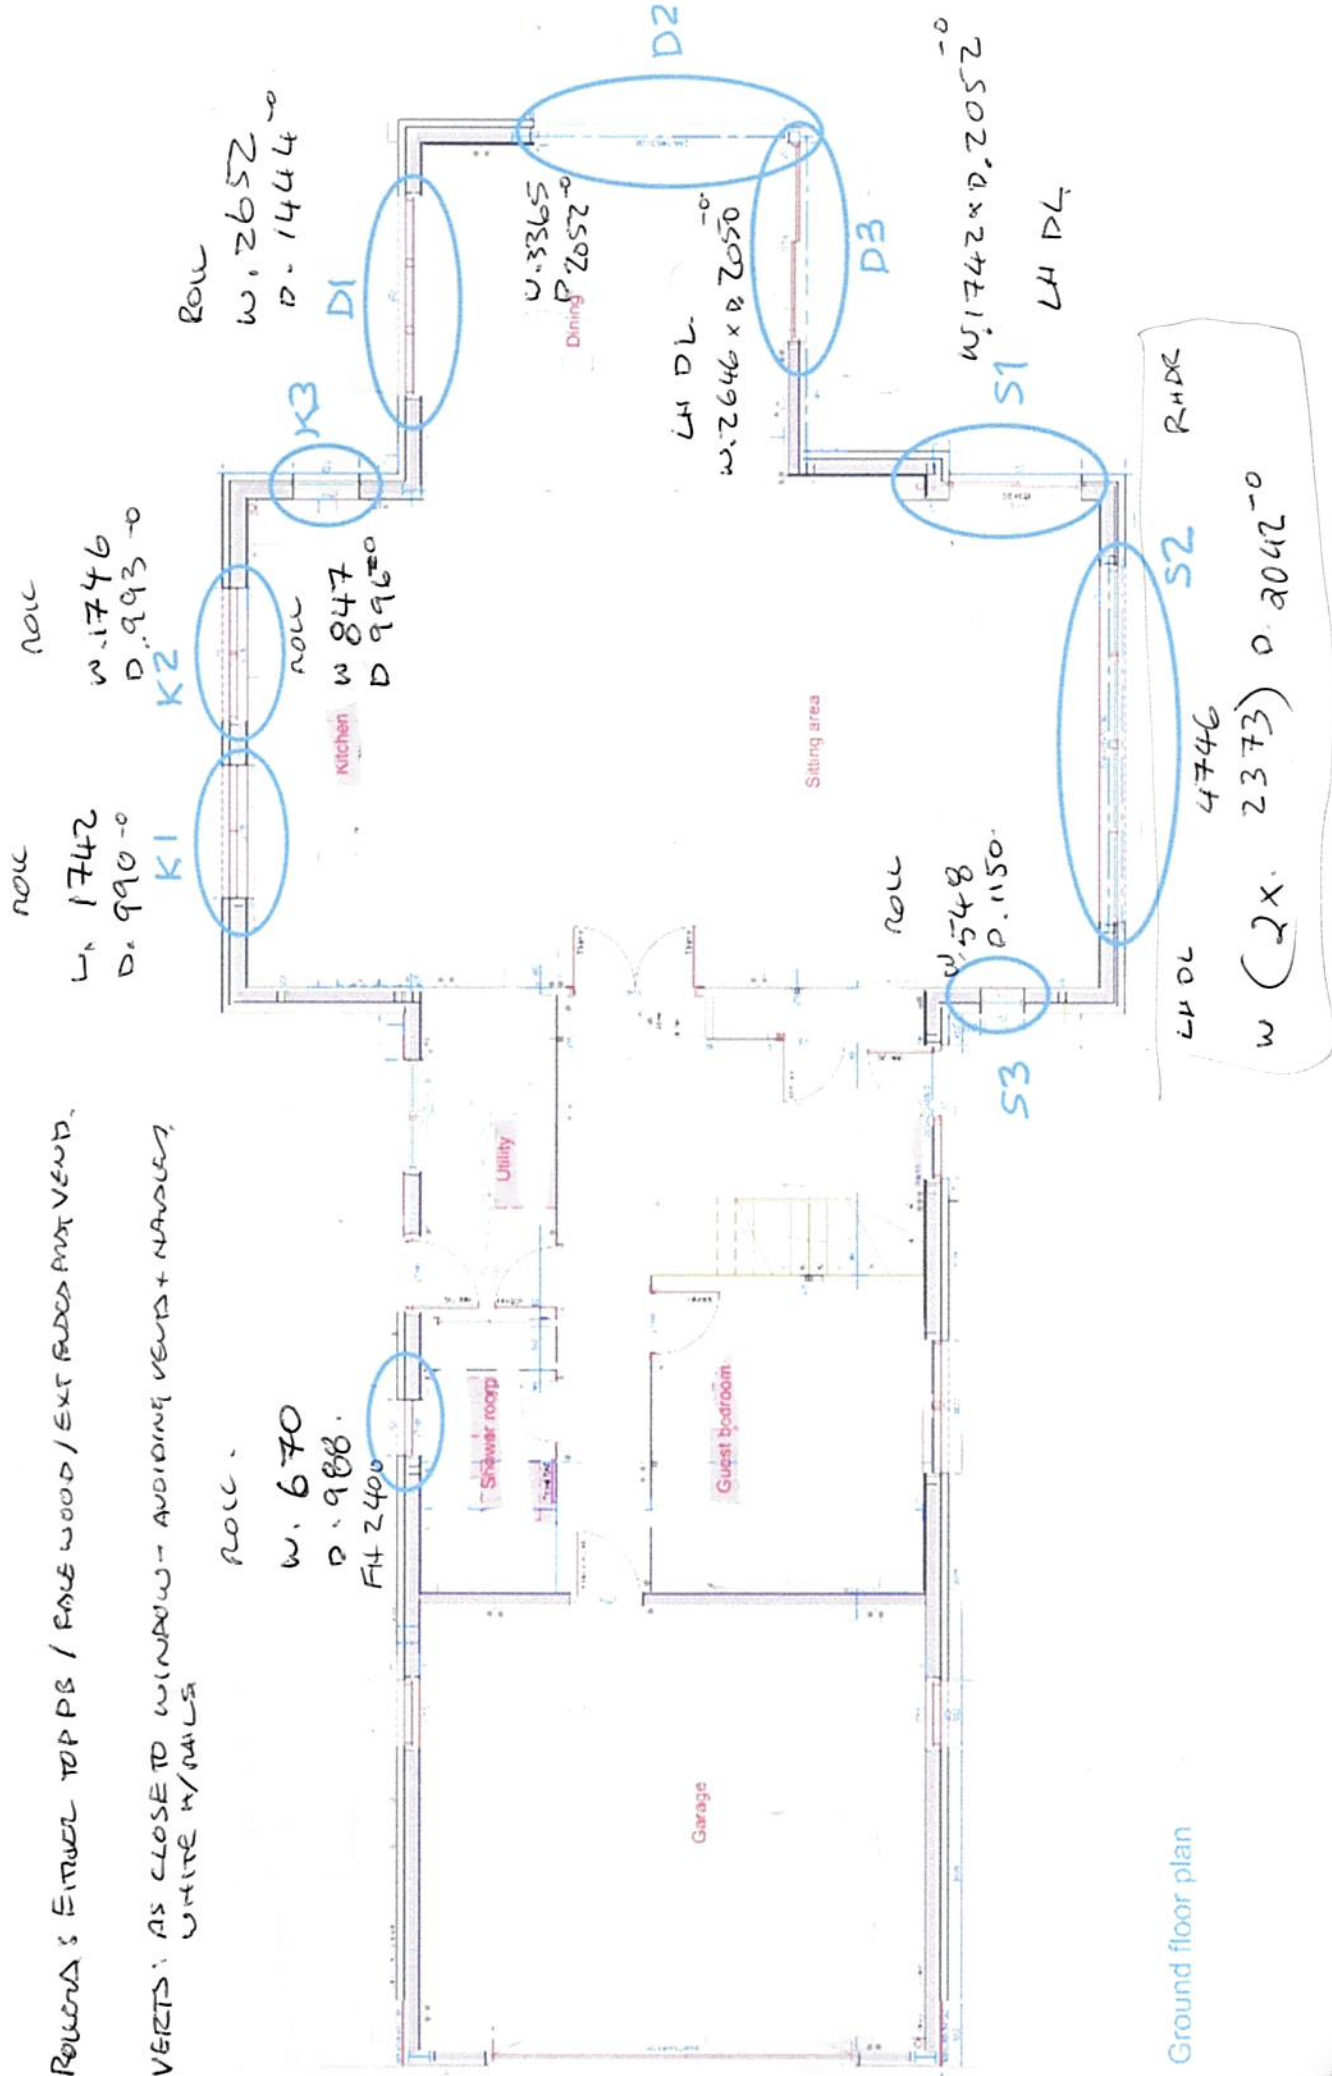

KITEP DESIGN: RAZA W H S PER

REWORKS: ENTRANCE TOP PS / FINE WOOD / EXT BRICKS AND VENT.

VERTS: AS CLOSE TO WINDOW - AVOIDING VENTS + NARROW,
WHITE W/MILLS

ROLL.

W. 670

D. 988.

Fit 2400

Ground floor plan

Roc

First floor plan