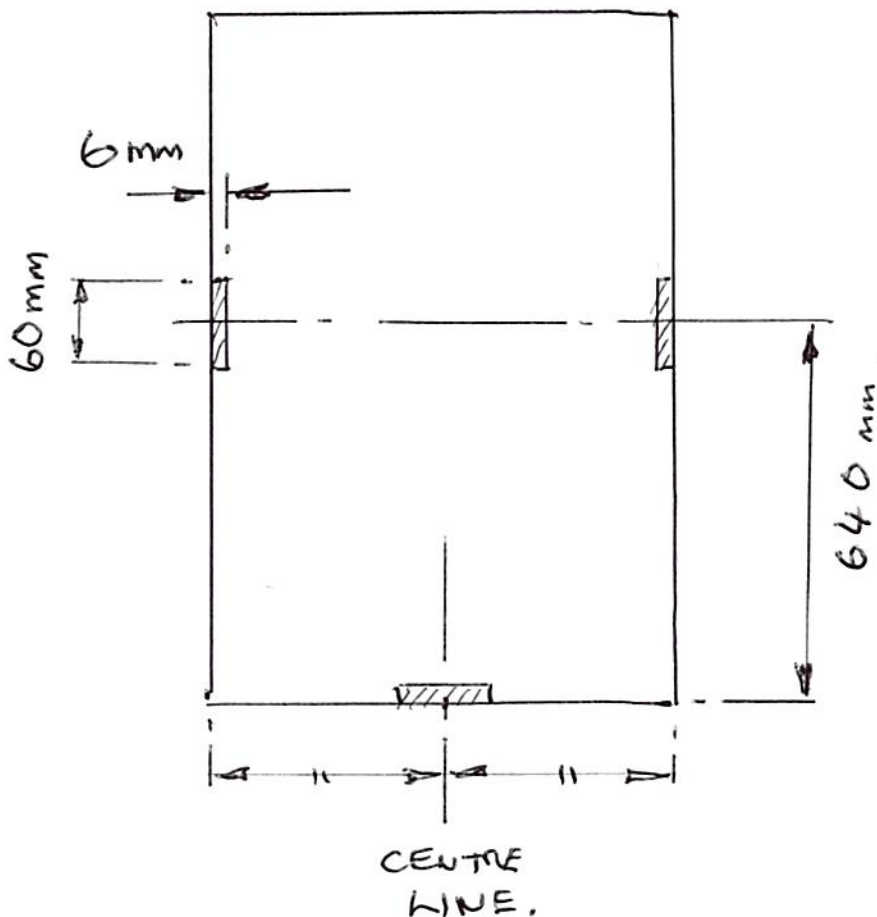

t: 01224 637609

f: 01224 631172

sales@aberdeen-blinds.co.uk

www.aberdeen-blinds.co.uk

TO AVOID HANDS, CUT NOTCHED ON OUTSIDE EDGES
OF THE FRAMES AS PER SKETCH BELOW.

WHITE PERFECT FIT FRAME CUT-OUTS.