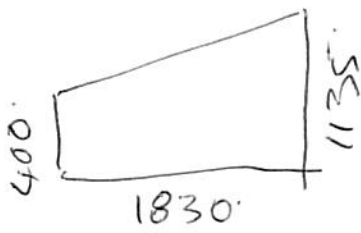

VERT. (A)

331.

197

TO BE CHECK

TO BE CHECK

SPECIAL INSTRUCTIONS

\* UFIT BACK - 20 mm  
FROM FRONT NEEDS  
TURN ON SECRET FORM

HEIGHT 20 PRO