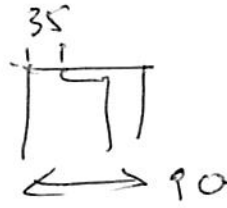

To email estimate 9/11  
**B**UNDLES  
**ANY**  
 52

BENZIE  
 WHOLE HOUSE  
 dianebenzie@btinternet.com

ROOM	WIDTH	DROP	MATERIAL	CONTROLS	TYPE	FITTING HEIGHT	BRACKETS
LOUSE	3575	1443			89	2200	TOP. 331.
PATIO	1830	2010		LH DL.	89	2100	5" SHADOW. 225
ABOVE STAIRS			SKYLINE				
KITCH	1770	1442		RH DR. ?	89	2100	TOP AS LOW. 197
BATH	856	990	③ 103	RH	RAV-RAV	2200	TOP PVC - OCCASION
	647	757	③ 155	CHOW RH	P/FIT/RAV		WHITE 24
STUDY/FLOOR	1772	1442	197 ③		?	89	2200 TOP AS LOW
	1760	1440	398 ③		?	VISIO	2200 TOP PVC - TO BE CHECK
BED END	1470	1447	160 ③		?	89	2200
	1457	1440	398 ③		?	VISIO	2200 TOP PVC - TO BE CHECK
BED SIDE	1768	1444	185 ③		?	89	NO ABOVE
	1757	1138	327 ③		?	VIS.	
EN SUITE	1006	640	③ 110			ROLL-TID.	FACE WOOD - CHECK OR IN NEED

VERT. (A)

331.

197

TO BE CHECK

TO BE CHECK

SPECIAL INSTRUCTIONS

\* UFIT BACK - 20 mm  
FROM FRONT NEEDS  
TURN ON SECRET FORM

HEIGHT 20 PRO