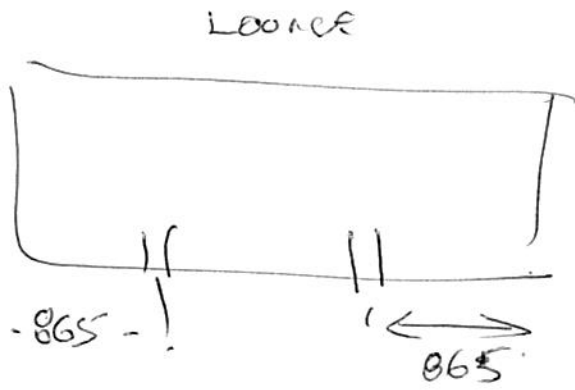

To email estimate 9/11  
**B**UNDLES  
**ANY**  
 52

BENZIE  
 WHOLE HOUSE  
 dianebenzie@btinternet.com

ROOM	WIDTH	DROP	MATERIAL	CONTROLS	TYPE	FITTING HEIGHT	BRACKETS
LOUSE	3575	1443			89	2200	TOP. 331.
PATIO	1830	2010		LH DL.	89	2100	5" SHADOW. 225
ABOVE STAIRS			SKYLINE				
KITCH	1770	1442		RH DR. ?	89	2100	TOP AS LOW. 197
BATH	856	990	③ 103	RH	RAV-RAV	2200	TOP PVC - OCCASION
	647	757	③ 155	CHOW RH	P/FIT/RAV		WHITE 24
STUDY/FLOOR	1772	1442	197 ③		?	89	2200 TOP AS LOW
	1760	1440	398 ③		?	VISIO	2200 TOP PVC - TO BE CHECK
BED END	1470	1447	160 ③		?	89	2200
	1457	1440	398 ③		?	VISIO	2200 TOP PVC - TO BE CHECK
BED SIDE	1768	1444	185 ③		?	89	NO ABOVE
	1757	1138	327 ③		?	VIS.	
EN SUITE	1006	640	③ 110			ROLL-TID.	FACE WOOD - CHECK OR IN NEED

VERT. (A)

331.

197

TO BE CHECK

TO BE CHECK

SPECIAL INSTRUCTIONS

\* UFIT BACK - 20 mm  
FROM FRONT NEEDS  
TURN ON SECRET FORM

HEIGHT 20 PRO