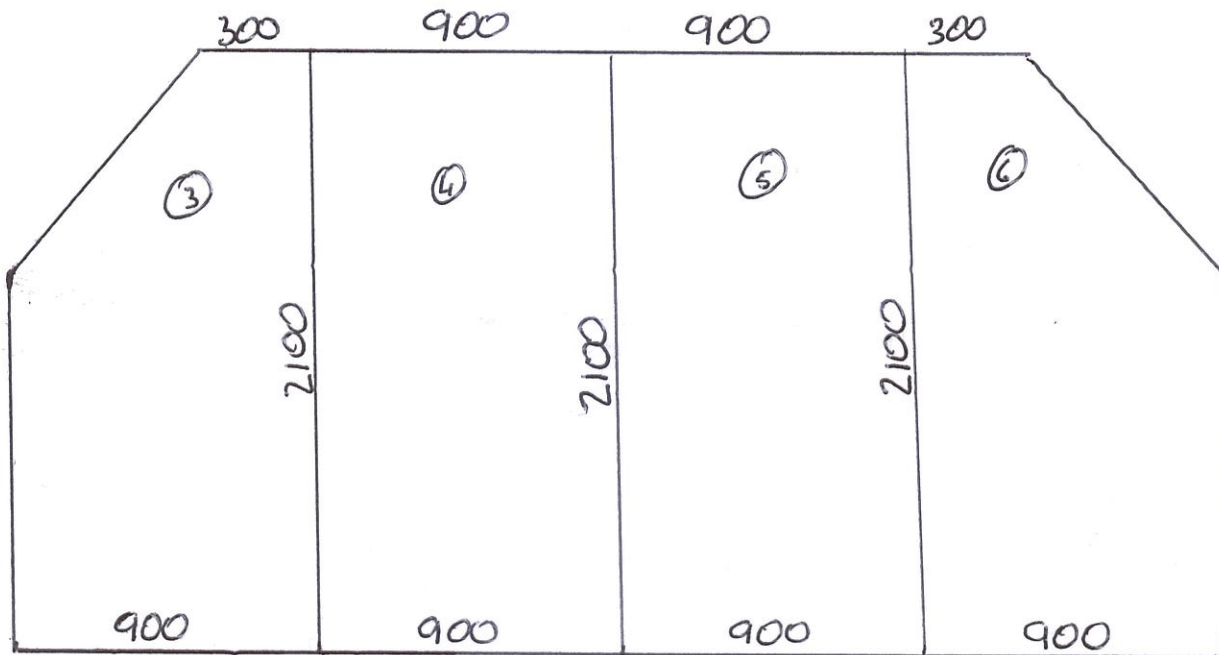

All Sizes Are Estimated For Cost Purposes.

PLEASE QUOTE ON BARS B PLEASE

25mm Aluminium Ven Blinds

6no Or