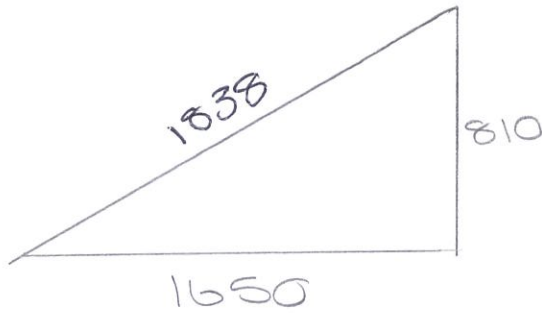

10/12/21

42422

trapezoidal pleated
Face fix to PVC

Aberdeen

Blind Co

32 Esslemont Avenue,
Aberdeen AB25 1SP
t: 01224 637609
f: 01224 631172
sales@aberdeen-blinds.co.uk
www.aberdeen-blinds.co.uk

LHS

RHS