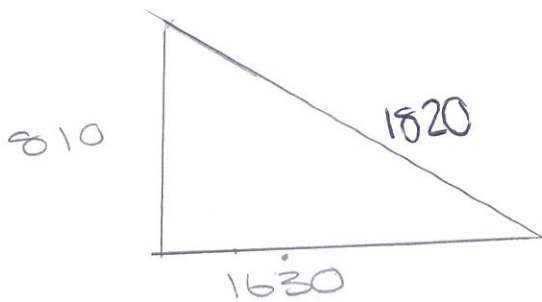

10/12/21

42422

trapezoidal pleated
Face fix to PVC

Aberdeen

Blind Co

32 Esslemont Avenue,
Aberdeen AB25 1SP
t: 01224 637609
f: 01224 631172
sales@aberdeen-blinds.co.uk
www.aberdeen-blinds.co.uk

LHS

RHS