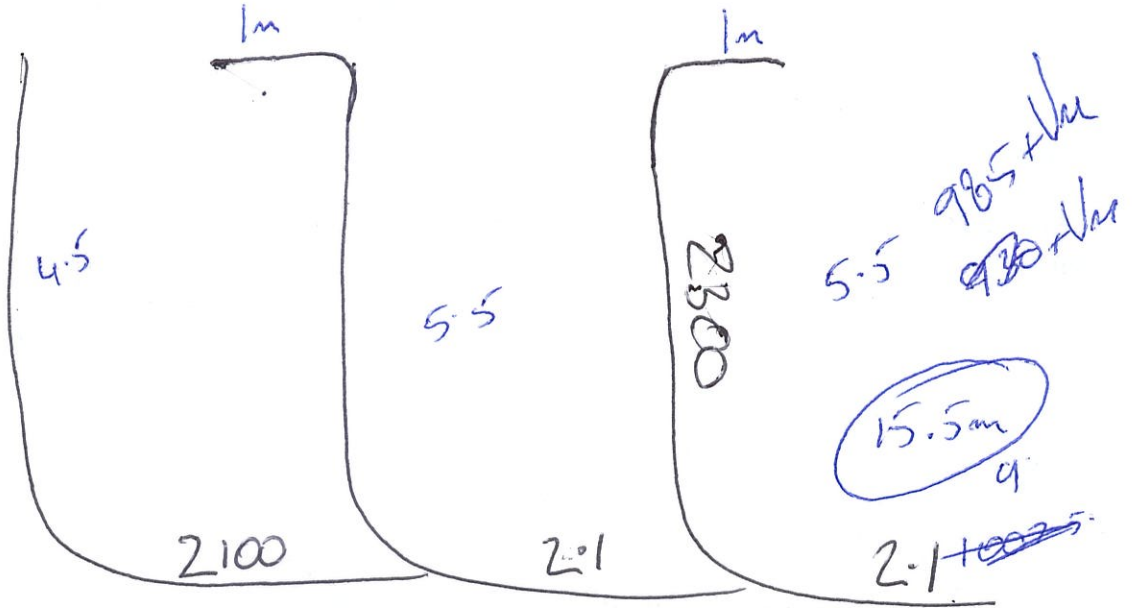

TOTAL PRICE £

DEPOSIT £

BALANCE £ 985 + Vat

To Be Confirmed

PRICE ACCEPTANCE
Customer's Signature
HTC 10345

Special Instructions

← 6200mm →
 2320 Rod to Ceiling

07623503606
 H. J. ...