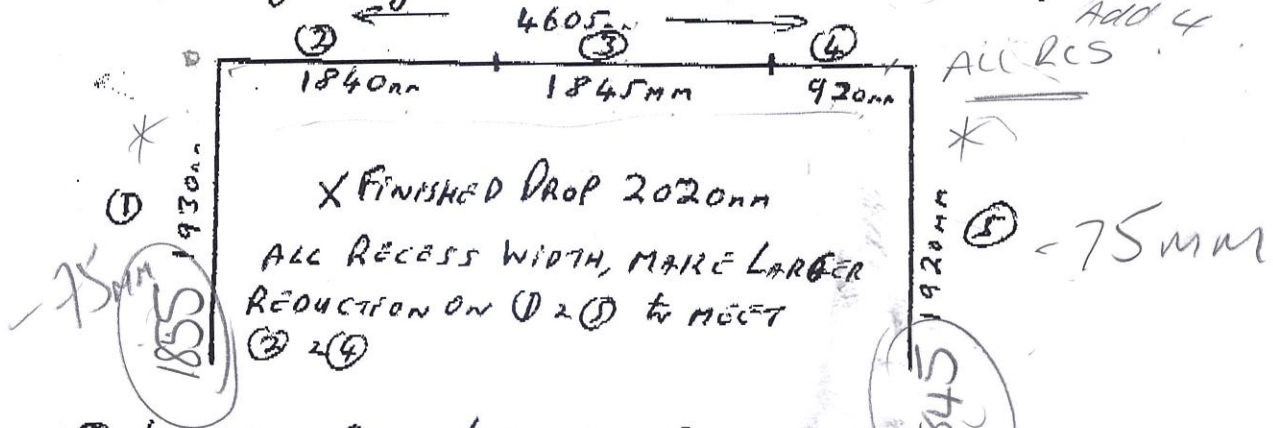

5 1/3 5"  
Bracket  
5" deduct 95"  
3.5" -  
td

MEMBERS OF ASSOCIATED INDEPENDENT STORES

12/4/19.

Aberdeen Blind Co

B 32629

Please supply the following 89mm Vertical Blinds in Deacon, Soft Lammion

- ① LEFT HAND STACK / LEFT HAND CONTROLS
- ② SPLIT DRAW / LEFT HAND CONTROLS
- ③ SPLIT DRAW / RIGHT HAND CONTROLS
- ④ RIGHT HAND STACK / RIGHT HAND CONTROLS
- ⑤ RIGHT HAND STACK / RIGHT HAND CONTROLS