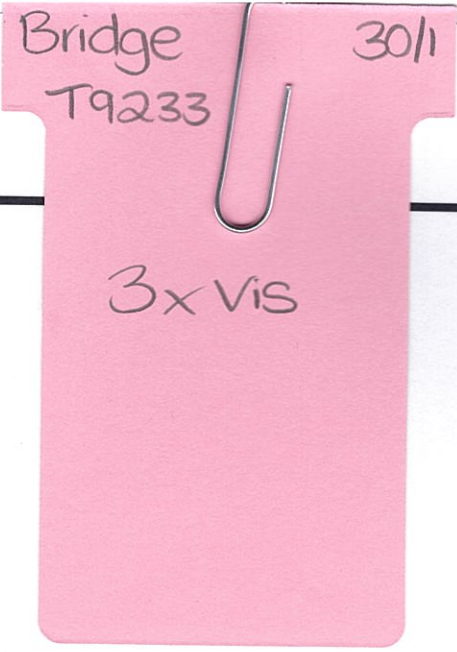

T9233

Sales Aberdeen Blind Company

From: Scott Sivewright <scott.sivewright@yahoo.co.uk>
Sent: 08 January 2019 18:29
To: Aberdeen Blind Company
Subject: Order - Duncan

Evening,

WIDTH x DROP

2.315 x 1.440 Control Length 1.200
1.170 x 1.142 Control Length 1.000
1.172 x 1.142 Control Length 1.000

Vision Blinds - Verona - Platinum
Open Cassette WITH material inserts
Satin silver bottom bars
Chrome control chains
Top Fix
Recess Sizes

Regards

Alexis Sivewright

Bridge Carpets Banff Ltd