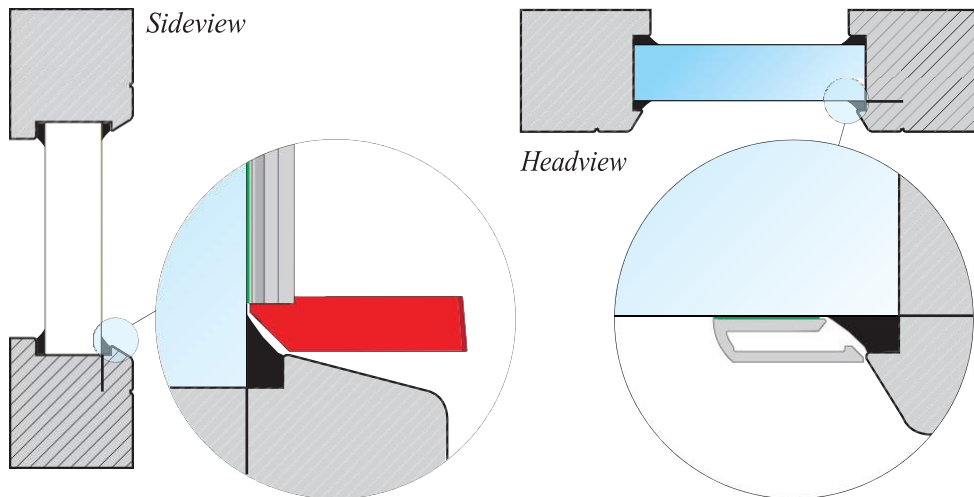

Tru-Fit Non-Square window beading Measure guide

Measure Method A - Non-Square 'Small Seal'

Example; mounted profile onto glass

Tru-Fit Shaped window beading Measure guide

Measure Method A - Square 'Small Seal'

Example; mounted profile onto glass