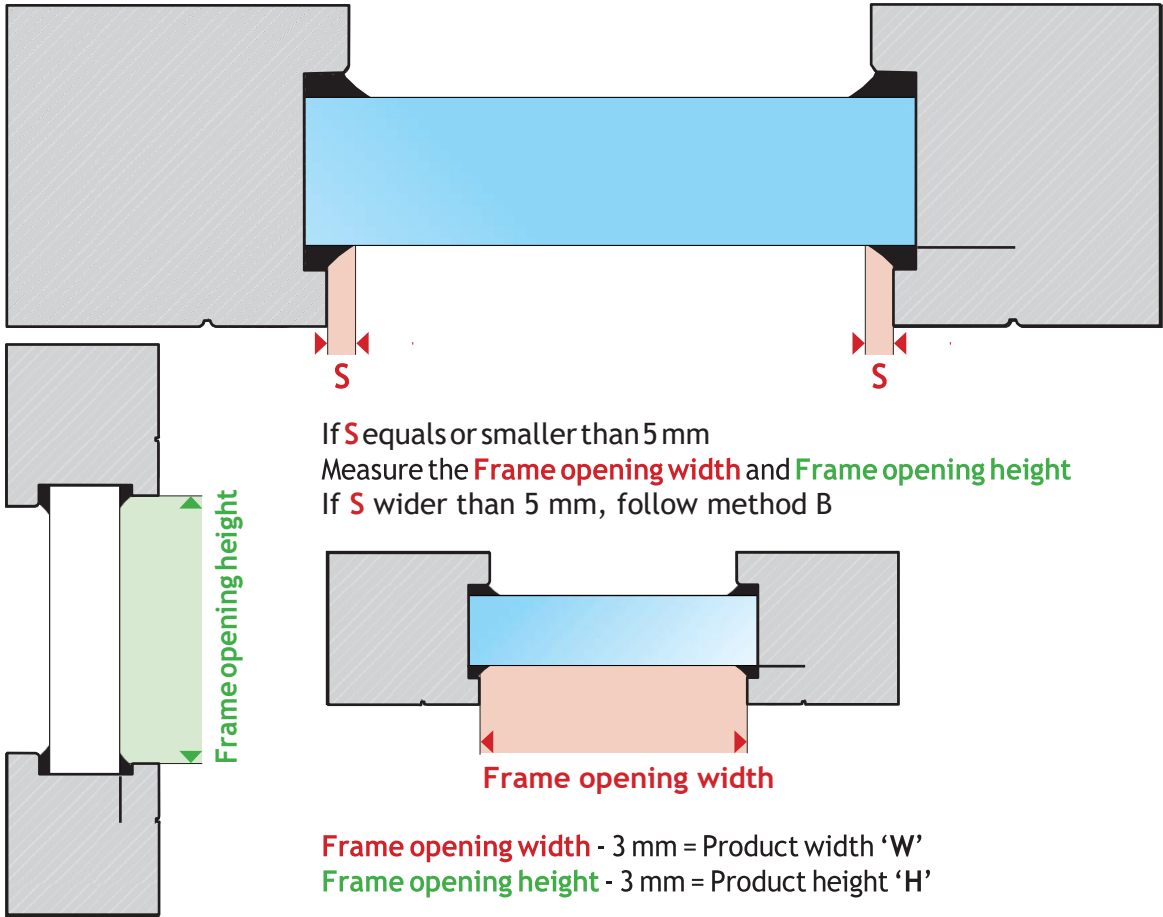

Tru-Fit Non-Square window beading Measure guide

Measure Method A - Non-Square 'Small Seal'

Example; mounted profile onto glass

Tru-Fit Shaped window beading Measure guide

Measure Method A - Square 'Small Seal'

Example; mounted profile onto glass