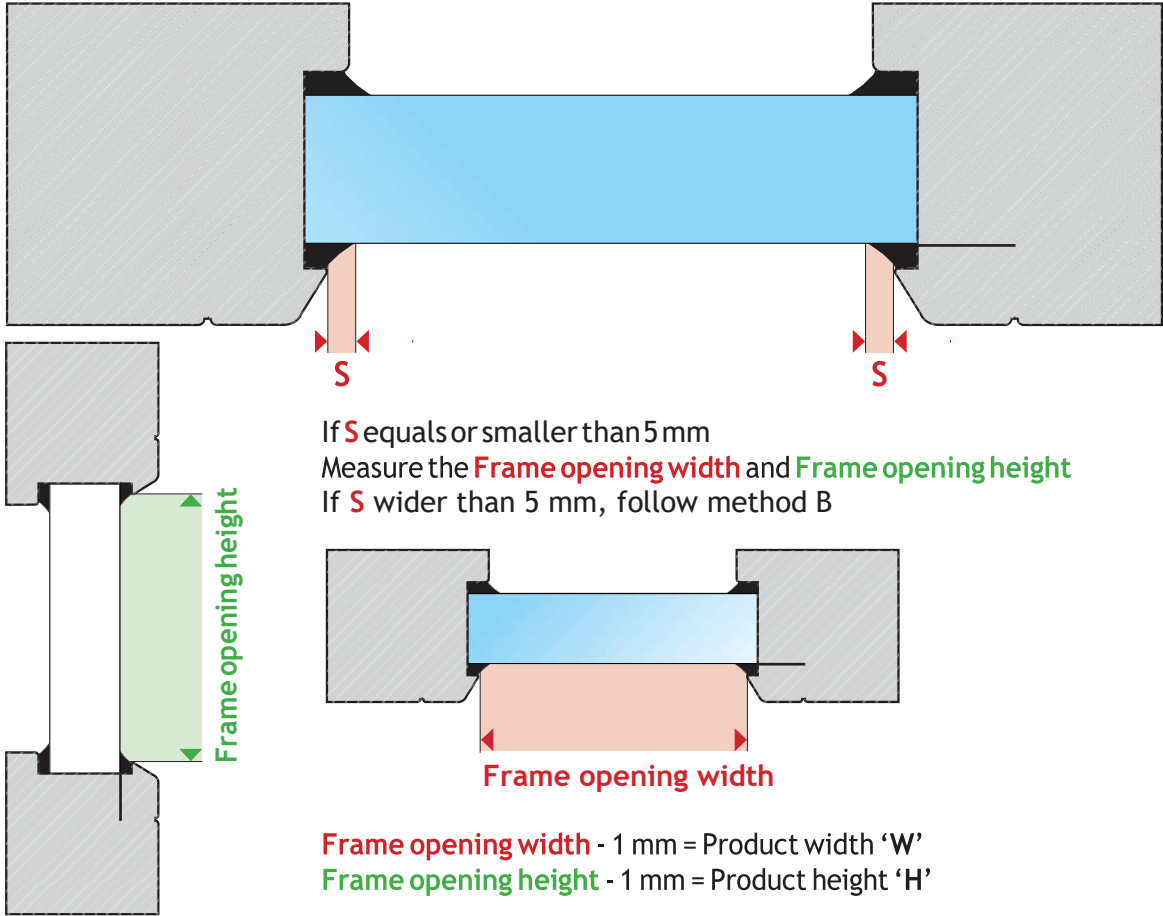

Tru-Fit Non-Square window beading Measure guide

Measure Method A - Non-Square 'Small Seal'

Example; mounted profile onto glass

Tru-Fit Shaped window beading Measure guide

Measure Method A - Square 'Small Seal'

Example; mounted profile onto glass